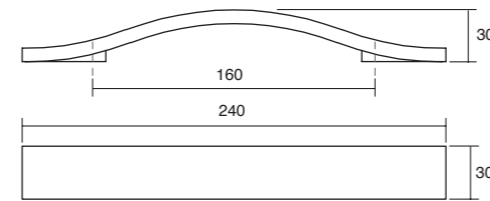

0165 **CALIN** WOOD Design: Viefef®

00 Raw brushed Crudo cepillado	02 White brushed Blanco cepillado	08 Brown brushed Marrón cepillado	09 Black brushed Negro cepillado	↓	☐
0165160W00	0165160W02	0165160W08	0165160W09	2	25