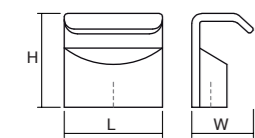

0114 **HOOK**

ZAMAK Design: 2J Design

01	23	L	W	H	↓	📦
Polished chrome Cromo brillo	Brushed nickel Níquel cepillado					
0114030Z01	0114030Z23	30	20	28	1	25

Includes non-twisting tip / Incluye punta anti-giro