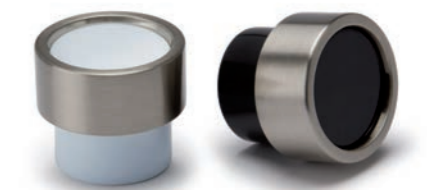

0009 **PISTON**

ZAMAK + ACRYLIC Design: 2J Design

01+22	02+22	↓	📦
White + Brushed nickel Blanco + Níquel cepillado	Black + Brushed nickel Negro + Níquel cepillado		
0009035V0122	0009035V0222	1	25