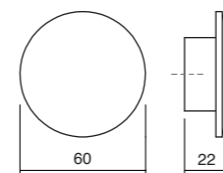

0166 **ECHO** WOOD Design: Viefef®

00 Raw brushed Crudo cepillado	02 White brushed Blanco cepillado	08 Brown brushed Marrón cepillado	09 Black brushed Negro cepillado	↓	☐
0166060W00	0166060W02	0166060W08	0166060W09	1	25