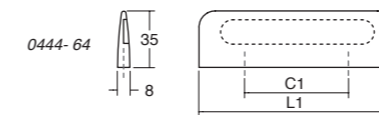

0444 **PEAK** ALUMINIUM Design: Vief®