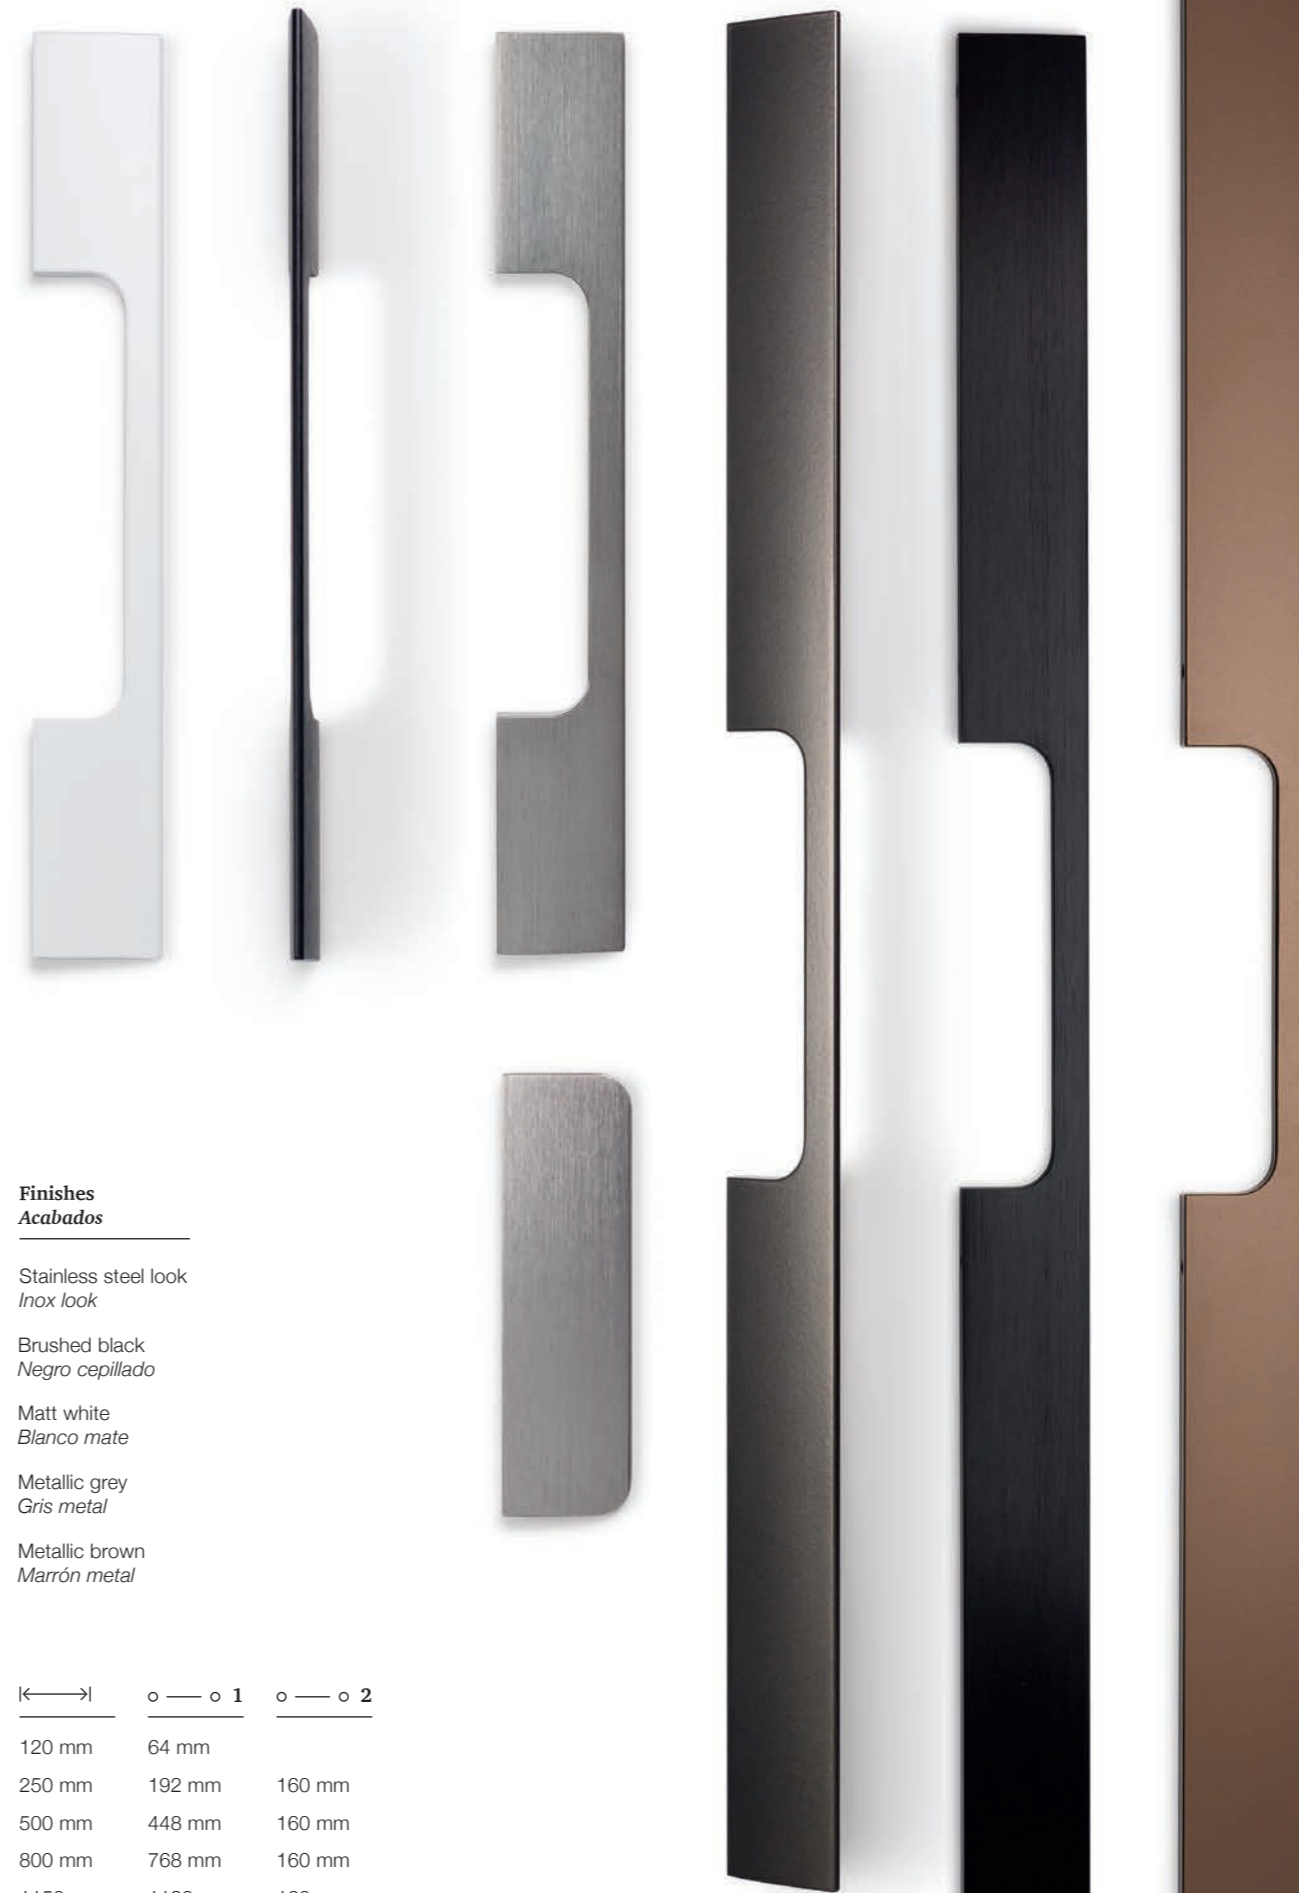

ALUMINIUM

Designer: Viefe®

Finishes
Acabados

Stainless steel look
Inox look

Brushed black
Negro cepillado

Matt white
Blanco mate

Metallic grey
Gris metal

Metallic brown
Marrón metal