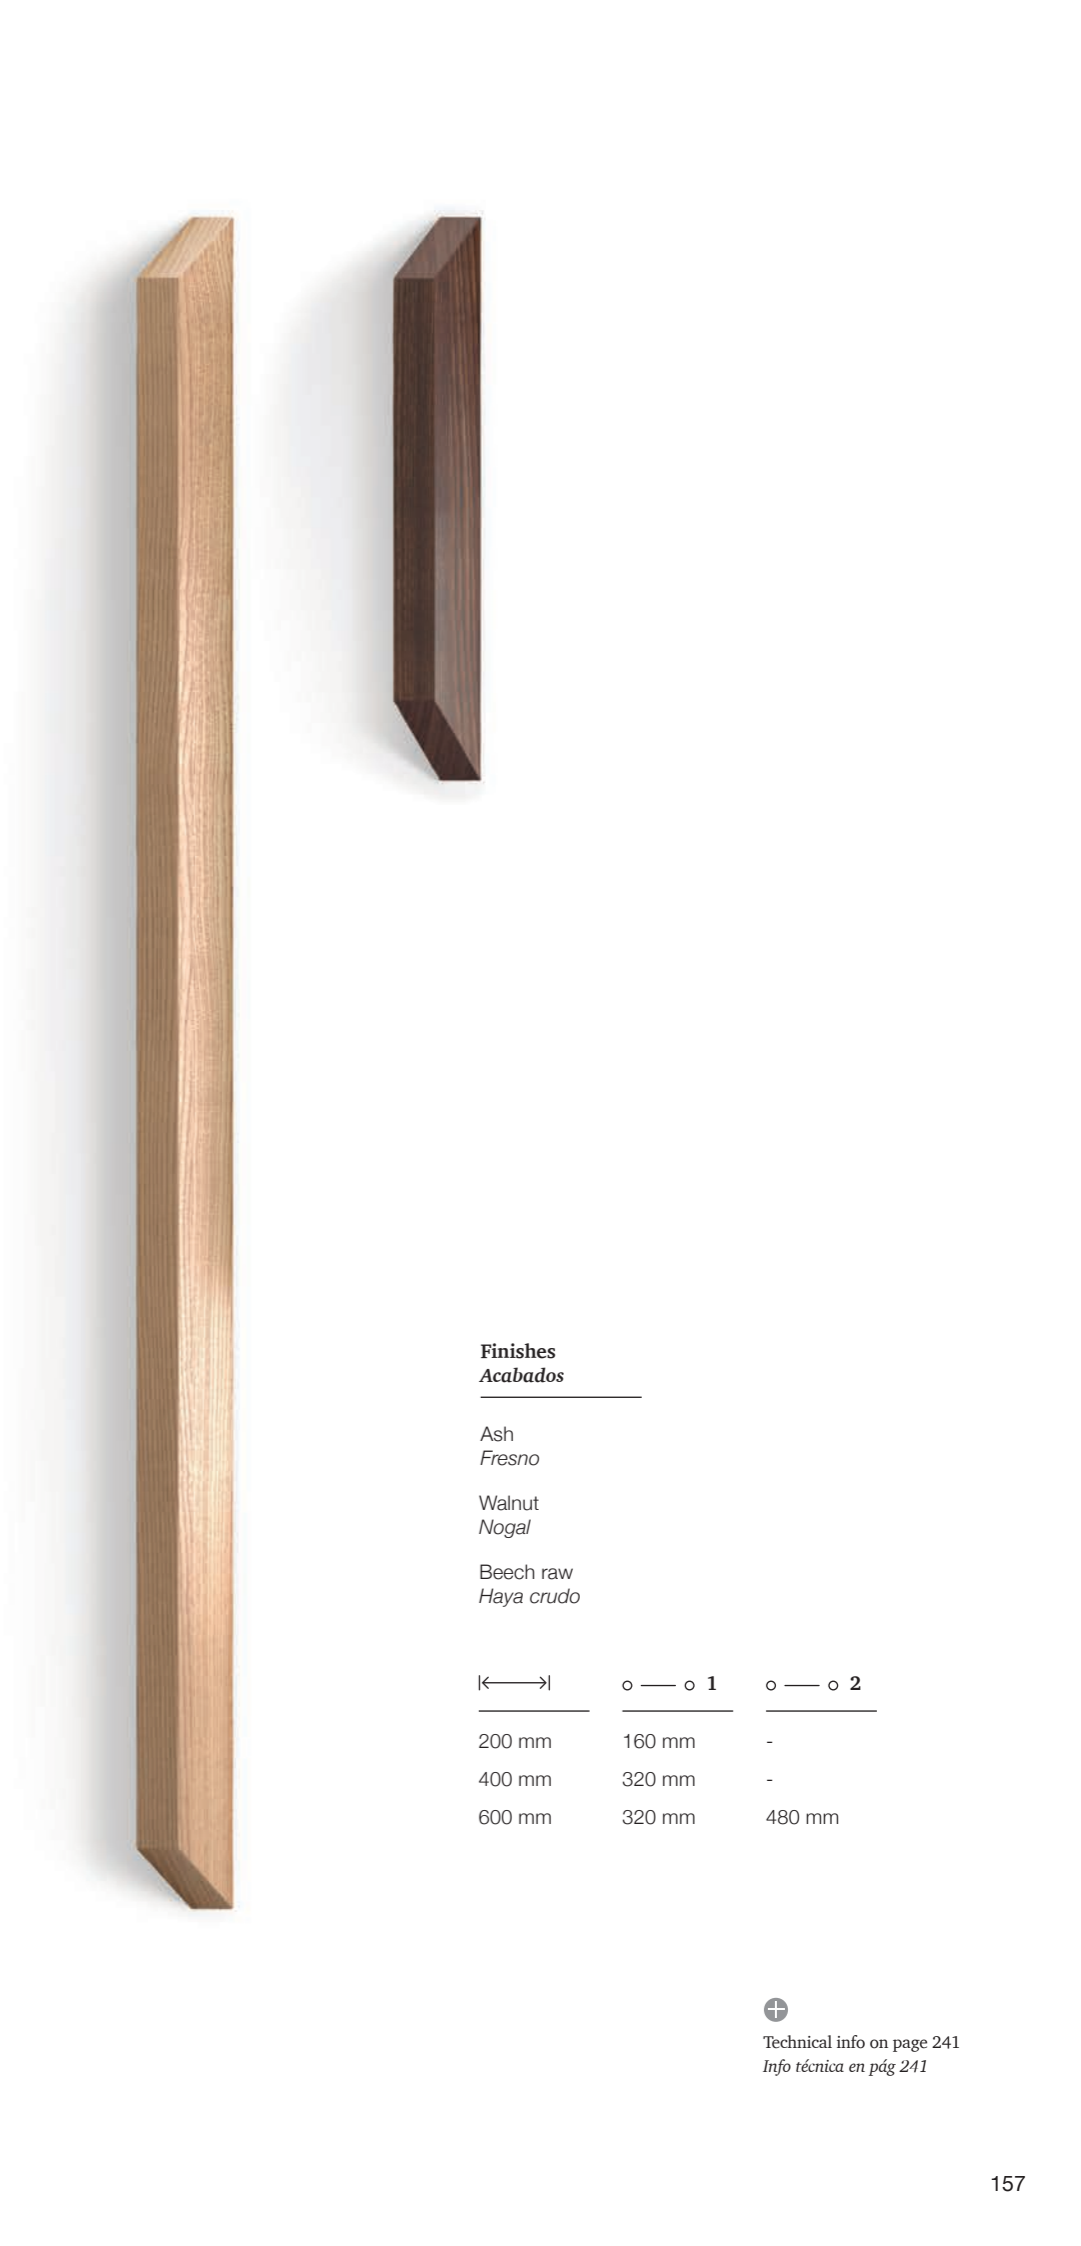

Finishes
Acabados

Ash
Fresno

Walnut
Nogal

Beech raw
Haya crudo

K → |	o — o 1	o — o 2
200 mm	160 mm	-
400 mm	320 mm	-
600 mm	320 mm	480 mm

⊕
Technical info on page 241
Info técnica en pág 241