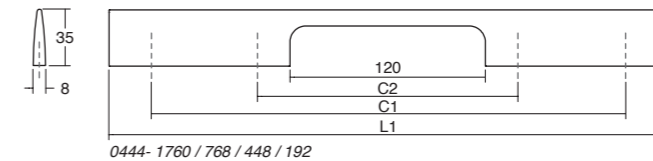

0444 **PEAK**

ALUMINIUM

Design: Vief®