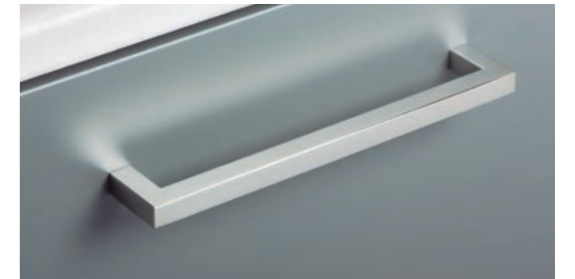

0249 **FERRI** STAINLESS STEEL Design: Viefe®