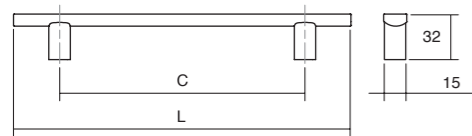

0239 **ARA W** ALUMINIUM + WOOD Design: 2J Design

24 + 16 Stainless steel look + Oak Inox look + Roble	24 + 17 Stainless steel look + Walnut Inox look + Nogal	C	L	↓	☐
0239160N2416	0239160N2417	160	220	2	25
0239224N2416	0239224N2417	224	284	2	25