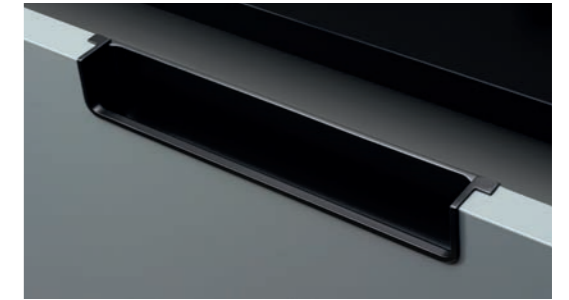

0105 **NEST** ZAMAK Design: Viefte®

01	01 + M1	23	23 + M1	M2 NEW!	WA	WB	↓	Door
Polished chrome <i>Cromo brillo</i>	Polished chrome+White <i>Cromo brillo+ Blanco</i>	Brushed nickel <i>Niquel cepillado</i>	Brushed nickel+White <i>Niquel cepillado+Blanco</i>	Matt black <i>Negro mate</i>				<i>Puerta</i>
0105186Z01ST	0105186Z01M1	0105186Z23ST	0105186Z23M1	0105186ZM2ST	18,6	21,3	2 25	19
-	-	0105206Z23ST	-	-	20,6	23,3	2 25	20,5