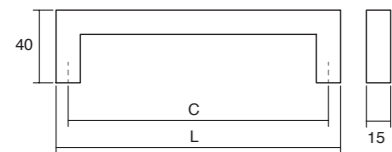

0076 **FORT** STAINLESS STEEL Design: Viefe®