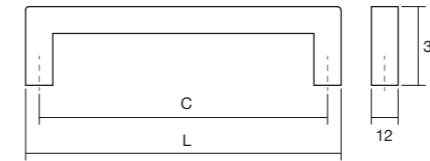

0249 **FERRI** STAINLESS STEEL Design: Viefe®