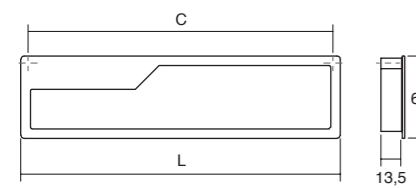

0209 **POCKET** ZAMAK Design: 2J Design