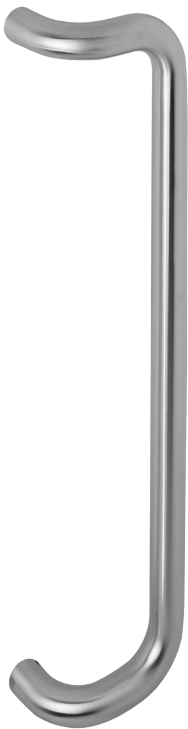

- Timber & metal: 32mm to 70mm (Verona: 32mm to 55mm)
- Glass: 8mm to 12mm

Fixing

- Back to back only
- Single fixing kit available

Finish

- Satin stainless steel
- Special finishes available – satin black chrome (SBC), oil rubbed bronze (ORB), and antique bronze (ABZ). Only available on pull handles less than 800mm in length. Lead times apply. Contact Allegion for more details.

Tubular stainless steel handles

Andor

- ABZ ● ORB ● SBC ● SSS

Overall lengths (mm)
325, 425, 625, 825*

Capri

- ABZ ● ORB ● SBC ● SSS

Overall lengths (mm)
332, 482, 632, 832*

Corfu

- ABZ ● ORB ● SBC ● SSS

Overall lengths (mm)
450, 600, 800*, 1000*, 1200*

Dego

- ABZ ● ORB ● SBC ● SSS

Overall lengths (mm)
325, 475, 625, 825*, 1025*

Silvi

- ABZ ● ORB ● SBC ● SSS

Overall lengths (mm)
332, 482, 632, 832*, 1032*

Overall lengths (mm)
380, 530, 680, 880*, 1080*

Finishes; **ABZ** = Antique Bronze, **ORB** = Oil Rubbed Bronze, **SBC** = Satin Black Chrome, **SSS** = Satin Stainless Steel.

Lead times apply to plated finishes.