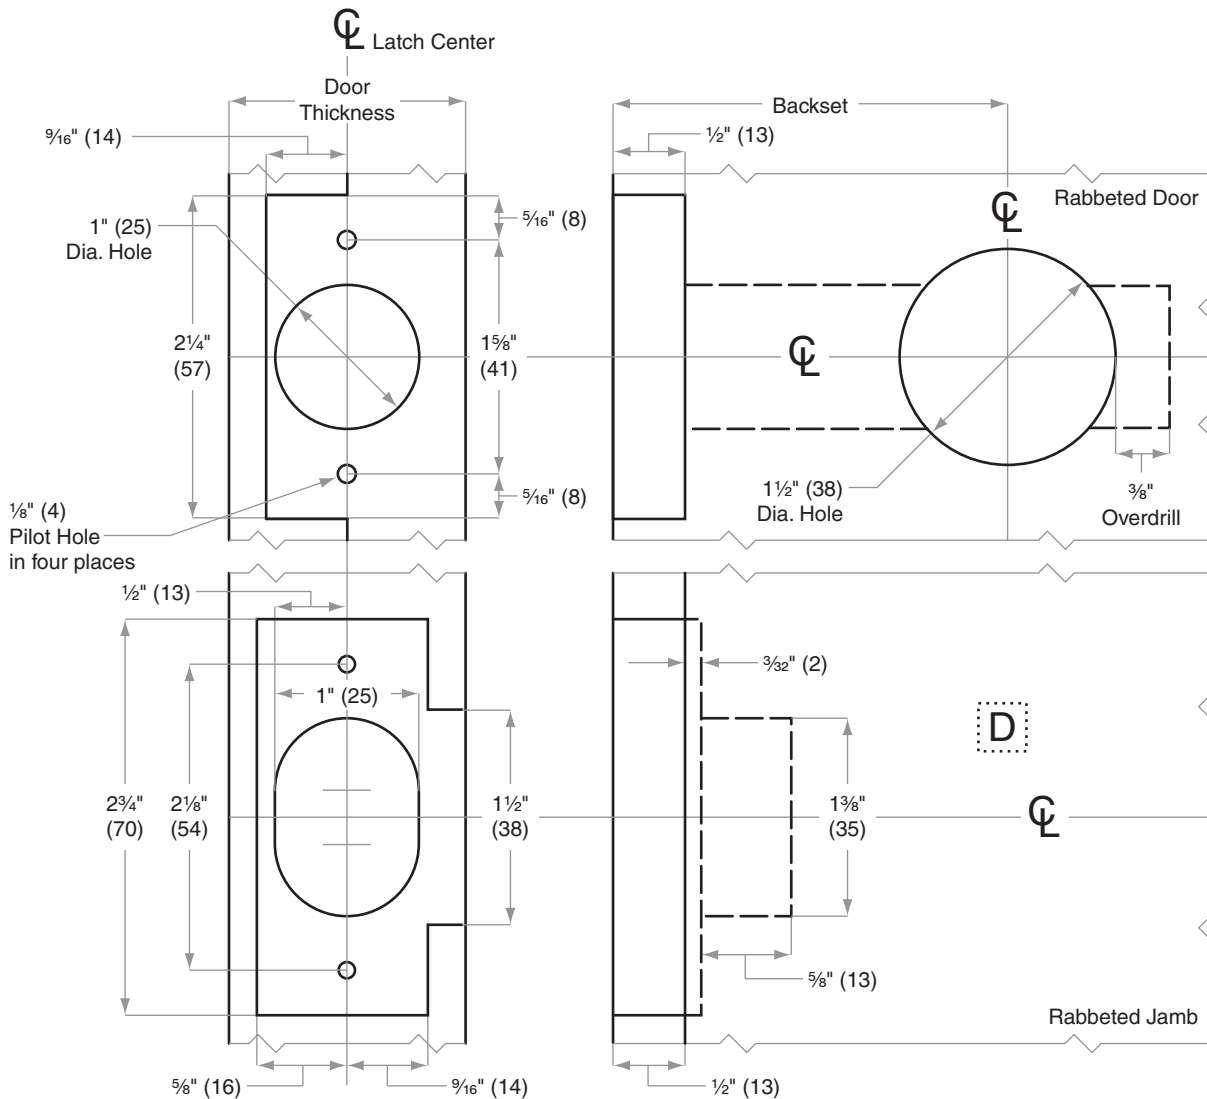

B250-Series

Models B250, B252

Door Type: Wood or Composite, rabbeted, flat
Door Thickness: Various
Faceplate: Square Corner, 1 1/8" (29 mm) wide, 1/2" (13 mm) rabbeted and strike
Backsets: 2 3/8" (60 mm), 2 3/4" (70 mm)

Dimensions shown in parentheses () are in millimeters.

Door preparation template