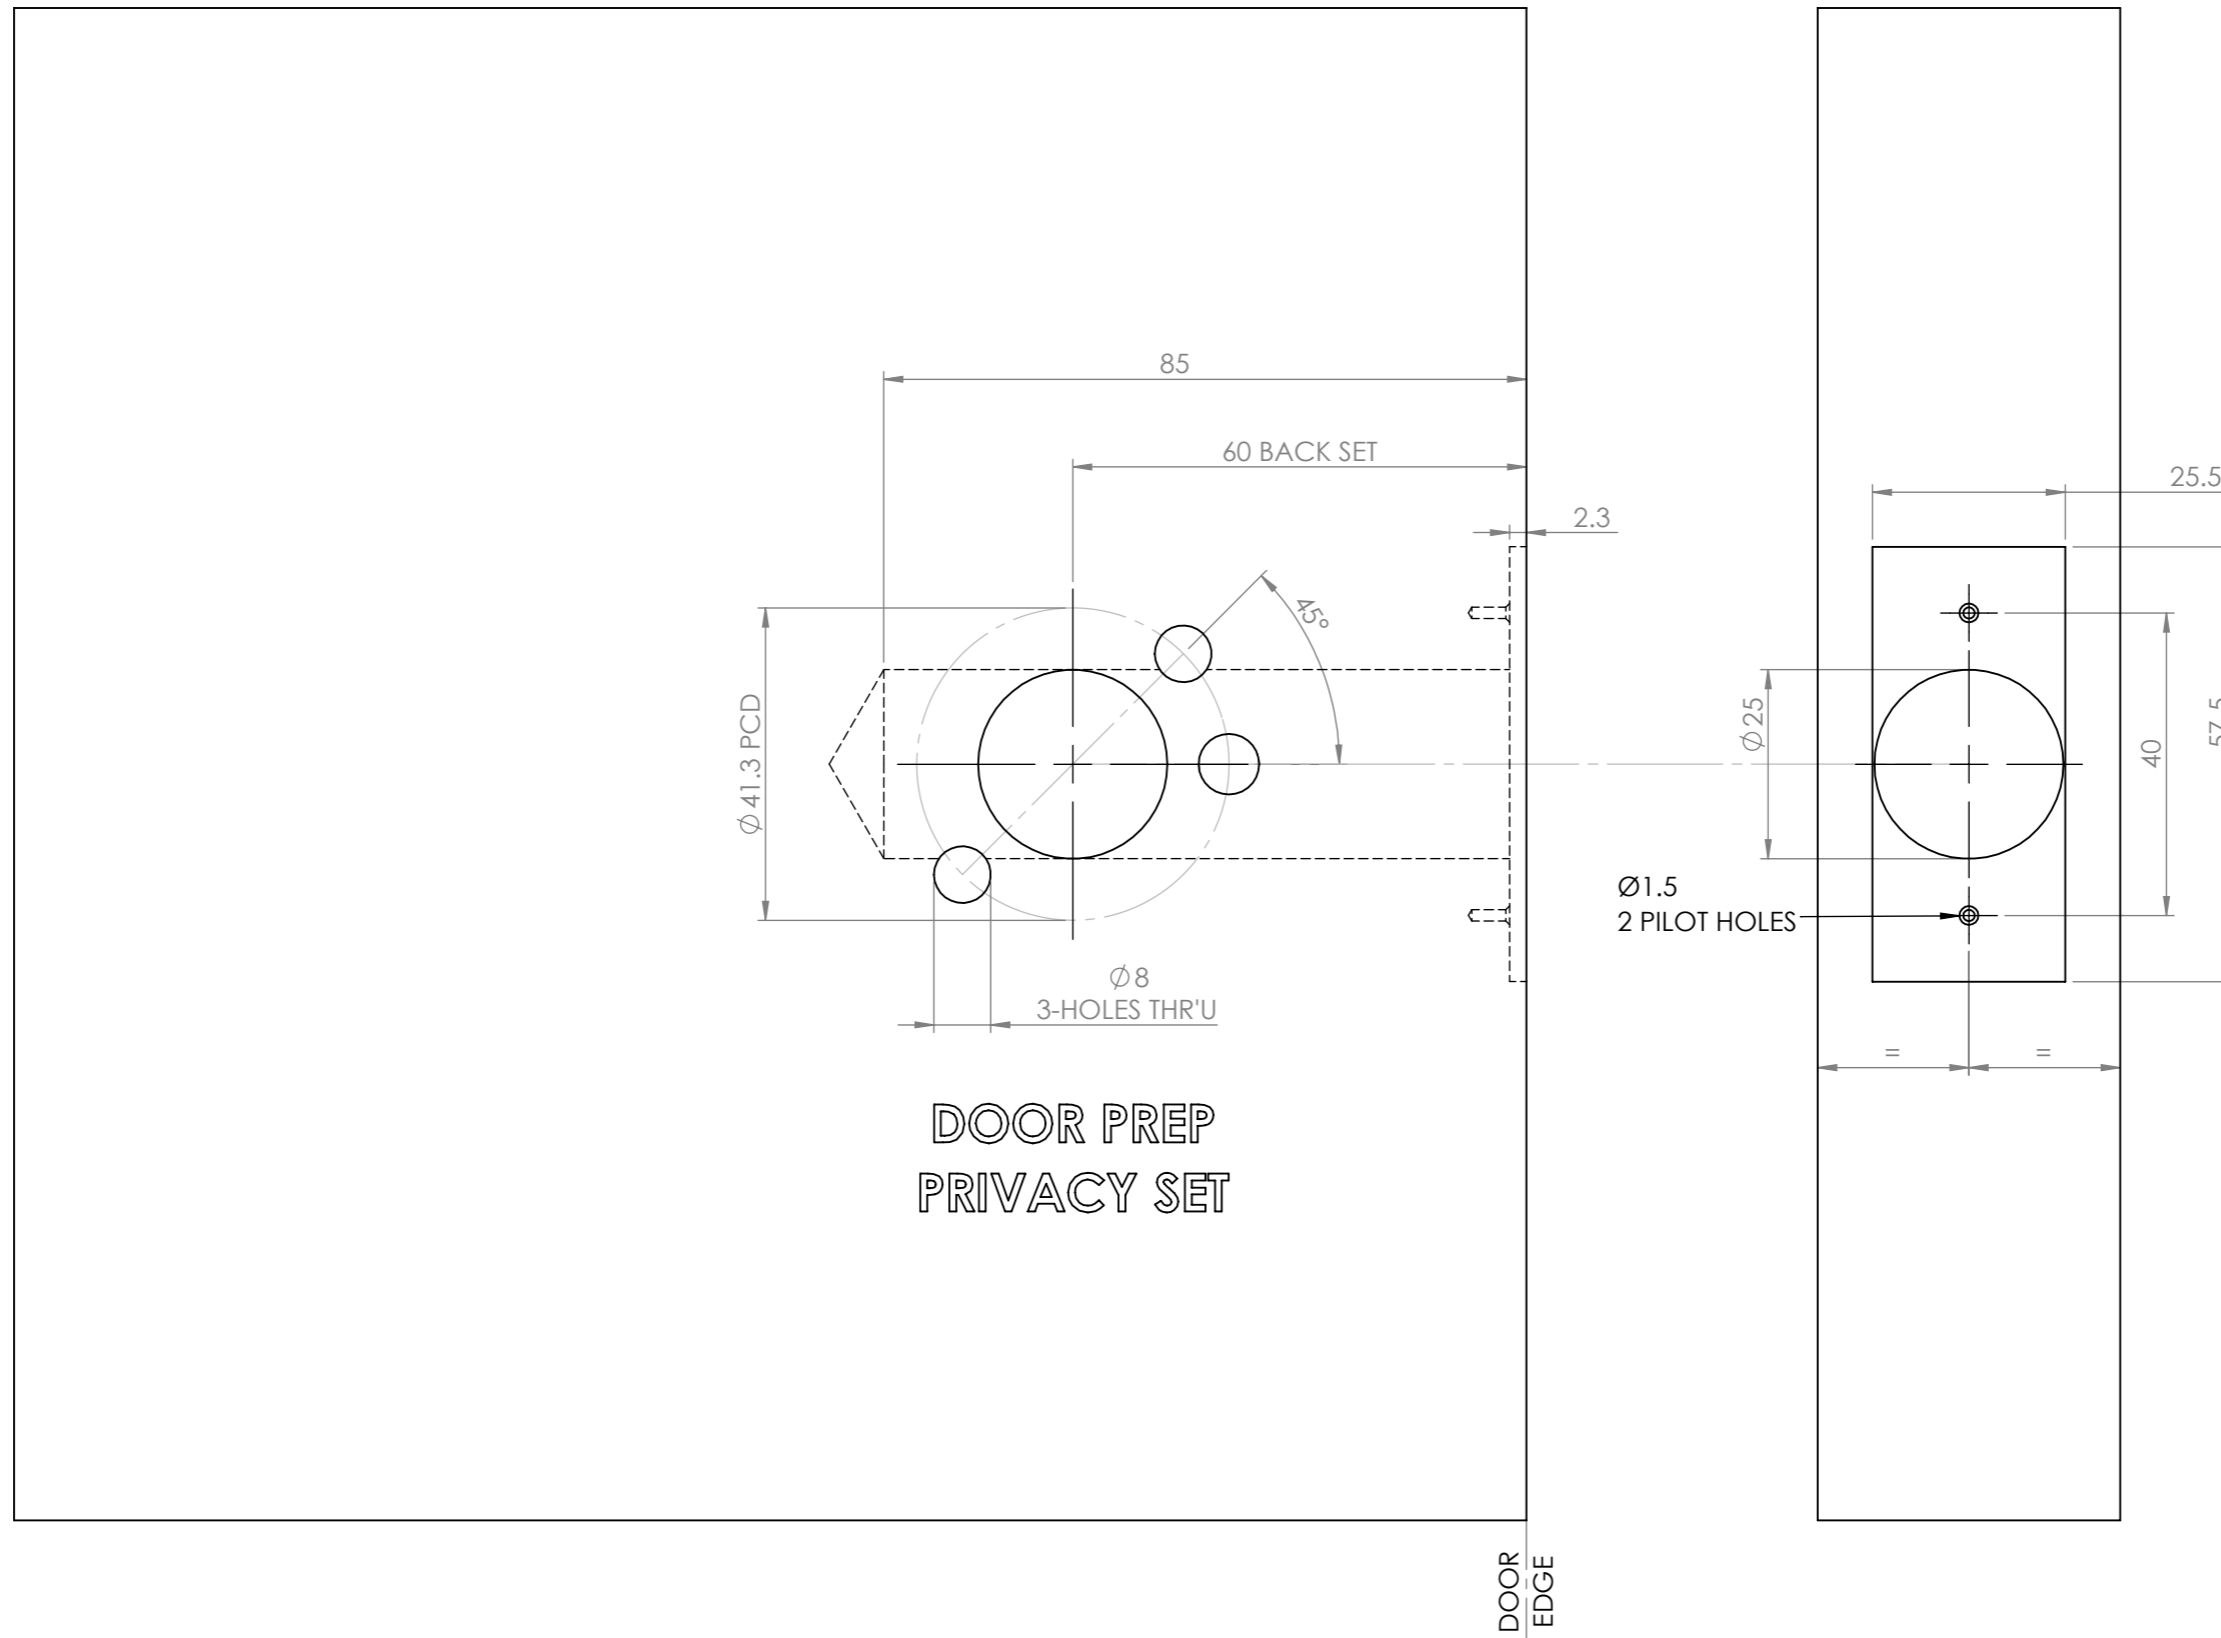

Medio and Form Series QuickFix Privacy Set Door Preparation Template

NOTE:- TO USE AS PAPER TEMPLATE - PRINT AT SCALE 1:1