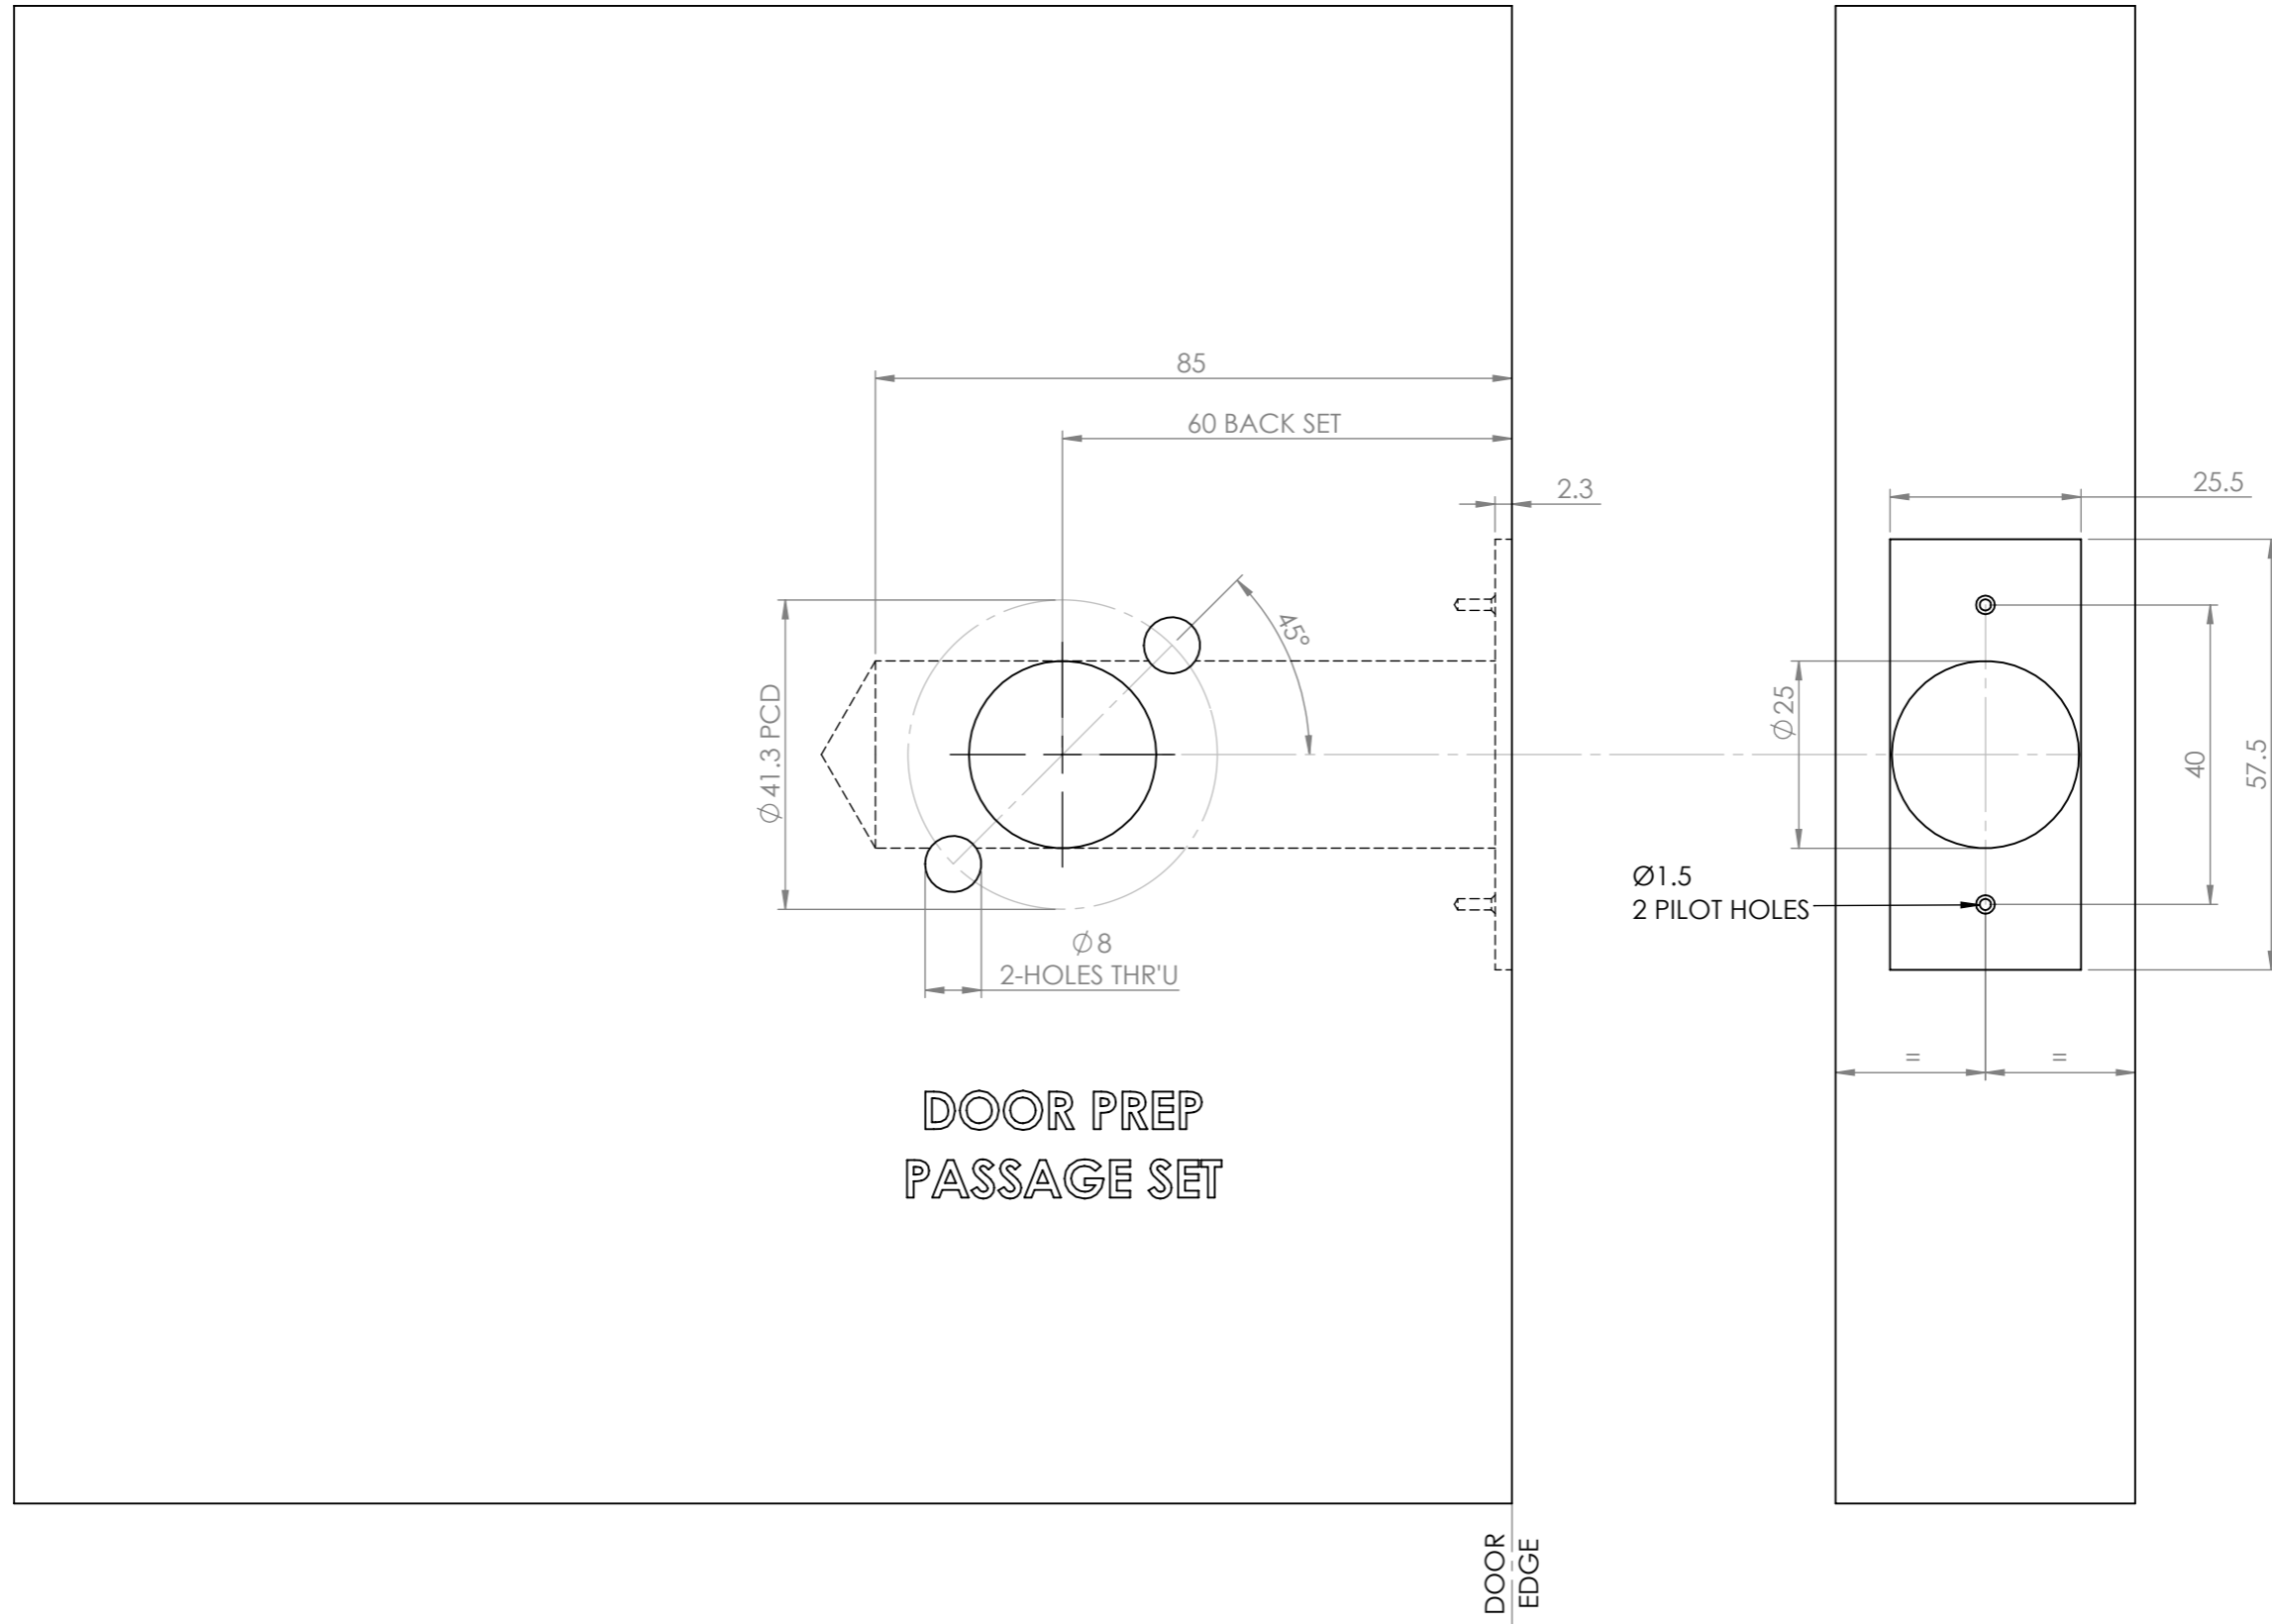

Medio and Form Series QuickFix Passage Set Door Preparation Template

NOTE:- TO USE AS PAPER TEMPLATE - PRINT AT SCALE 1:1