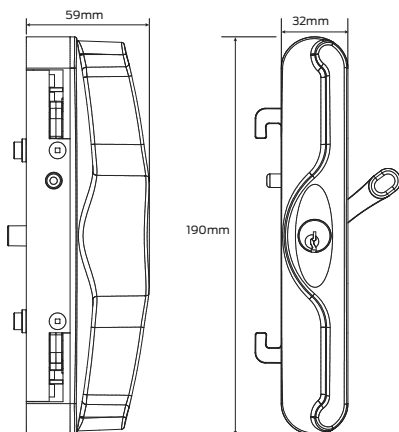

## Function

Non key locking inside handle locking by snib only outside blank pull	12201
Locking inside handle locking by snib only outside pull with key	12206
Deadlocking with day latch inside handle locking by key and snib outside pull with key	12216
Dummy inside handle with no locking features outside blank pull	12221
Slimline Non key locking inside handle locking by snib only outside blank pull	12233
Slimline Locking inside handle locking by snib only outside pull with key	12239
Slimline Deadlocking with day latch inside handle locking by key and snib outside pull with key	12245
Slimline Dummy inside handle with no locking features outside blank pull	12251

### Specifications

<b>Door type</b>	Aluminium
<b>Door thickness</b>	30mm to 45mm
<b>Cylinder</b>	Schlage C5 pin standard, C4 keyway available
<b>Material</b>	Zinc die cast body and strike Brass cylinders
<b>Finish</b>	Black powder coat
<b>Warranty</b>	7 year mechanical and finish when used on residential applications