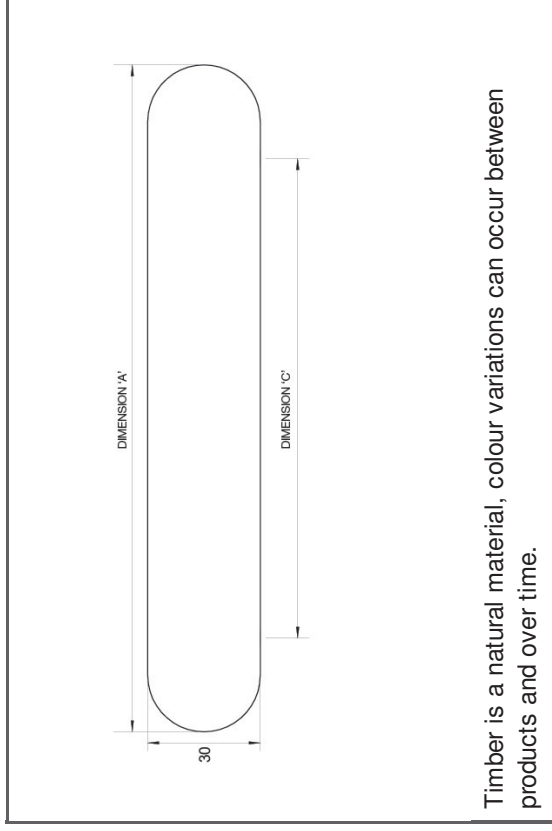

Material:	Timber				
Article Number:	L6904 / reference C / colour				
A	C	P	W		
178	128	30	15		
210	160	30	15		
274	224	30	15		
Colours available:	Black Stain (BKS) Oak (OAK) Walnut (WN)				

Timber is a natural material, colour variations can occur between products and over time.