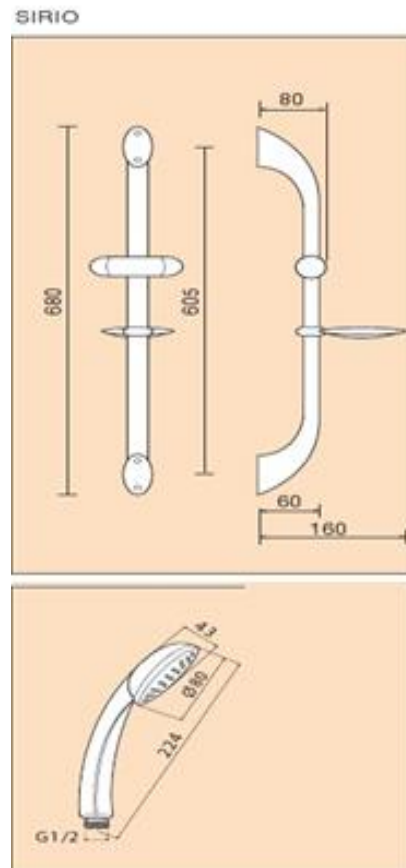

Specifications Sirio Shower Set 1 Function

Features

304 Stainless Steel hose

Brass elbow connector

Soap Dish included

Water efficiency tested to AS/NZS6400 standards

Wels rating 3 stars: 8.0L/min High pressure

8.0L/min Low pressure

Sirio Shower Set

Code: SHO-6A05 – Sirio 1 function shower set