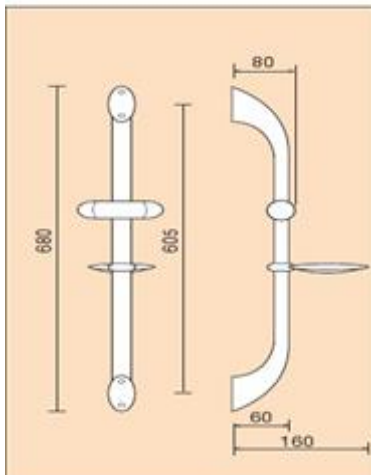

Specifications Sirio Shower Set 4 Function

SIRIO

Sirio Shower Set

Code: SHO-6B05 – Sirio 4 function shower set

Features

304 Stainless Steel hose

Brass elbow connector

Soap Dish included

Water efficiency tested to AS/NZS6400 standards

Wels rating 3 stars: 8.5L/min High pressure

3 Year Warranty on Manufacturing or Material Faults – Domestic installations only
Alexander Mfg reserves the right to change specifications without prior notice