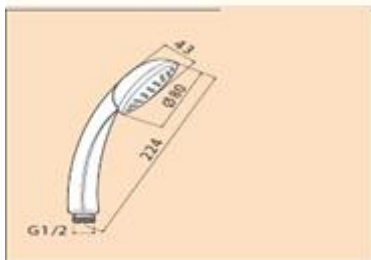

Specifications Sirio Shower Set 4 Function

SIRIO

Sirio Shower Set

Code: SHO-6B05 – Sirio 4 function shower set

Features

304 Stainless Steel hose

Brass elbow connector

Soap Dish included

Water efficiency tested to AS/NZS6400 standards

Wels rating 3 stars: 8.5L/min High pressure

3 Year Warranty on Manufacturing or Material Faults – Domestic installations only
Alexander Mfg reserves the right to change specifications without prior notice