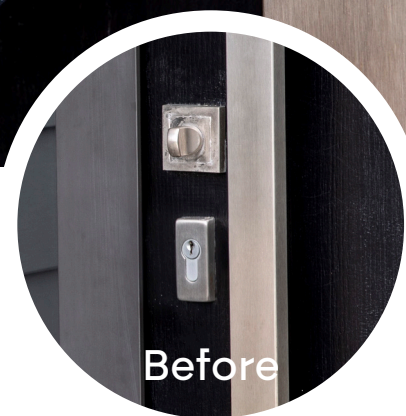

NEW ELECTRONIC CYLINDER

App enabled Smart Cylinder suitable for retrofitting your existing or new door hardware

Features

- Rating: IP67 rated
- Reading range: <20mm
- Battery: 2x Lithium CR2 - Not Included
- Battery life: 30,000+ Cycles
- Storage: 100 users
- Accessibility: NFC IC Card, Bluetooth (Via App)
- Working Temperatures: -25°C to +65°C
- Door Thickness: SCL1 = 35/35mm, SCL3 = 39mm

ID CARD

APP ENABLED

Before

WARRANTY*

SCL1

Suitable to retrofit on existing or new Euro cylinder locks

SCL2

Suitable to retrofit on existing or new rim locks

SCL3

Suitable to retrofit on existing or new Oval cylinder locks