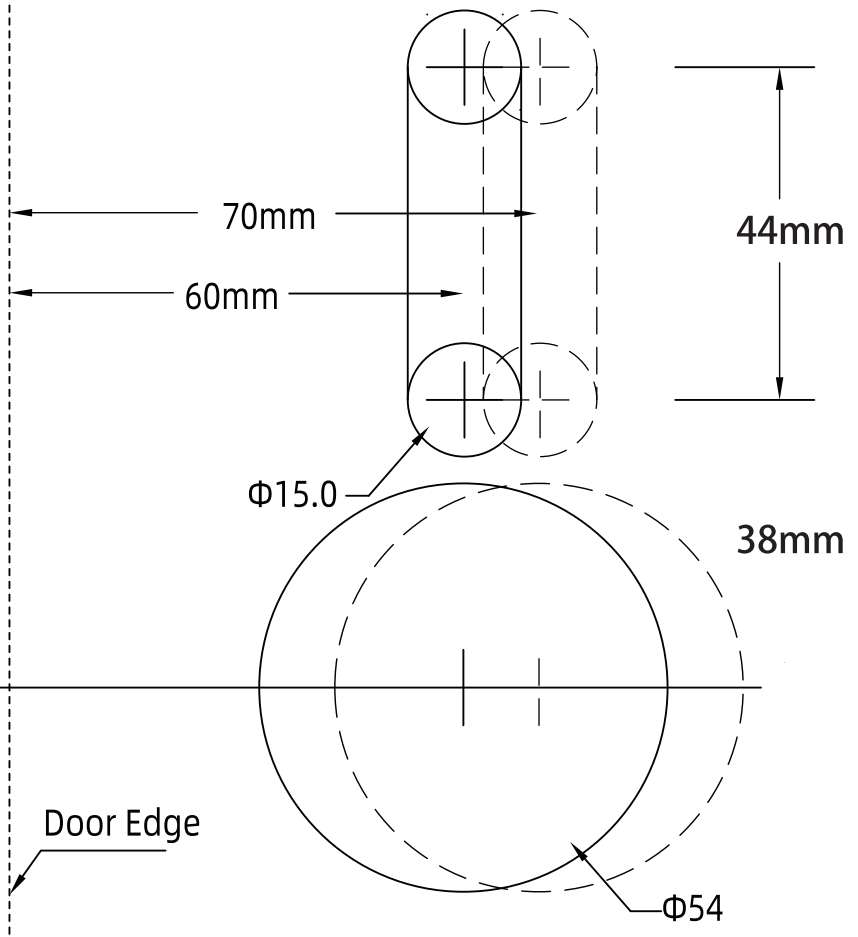

SL40E WITH ADJUSTABLE LATCH BOLT

Drilling Template

SL40E WITH ADJUSTABLE LATCH BOLT

Drilling Template