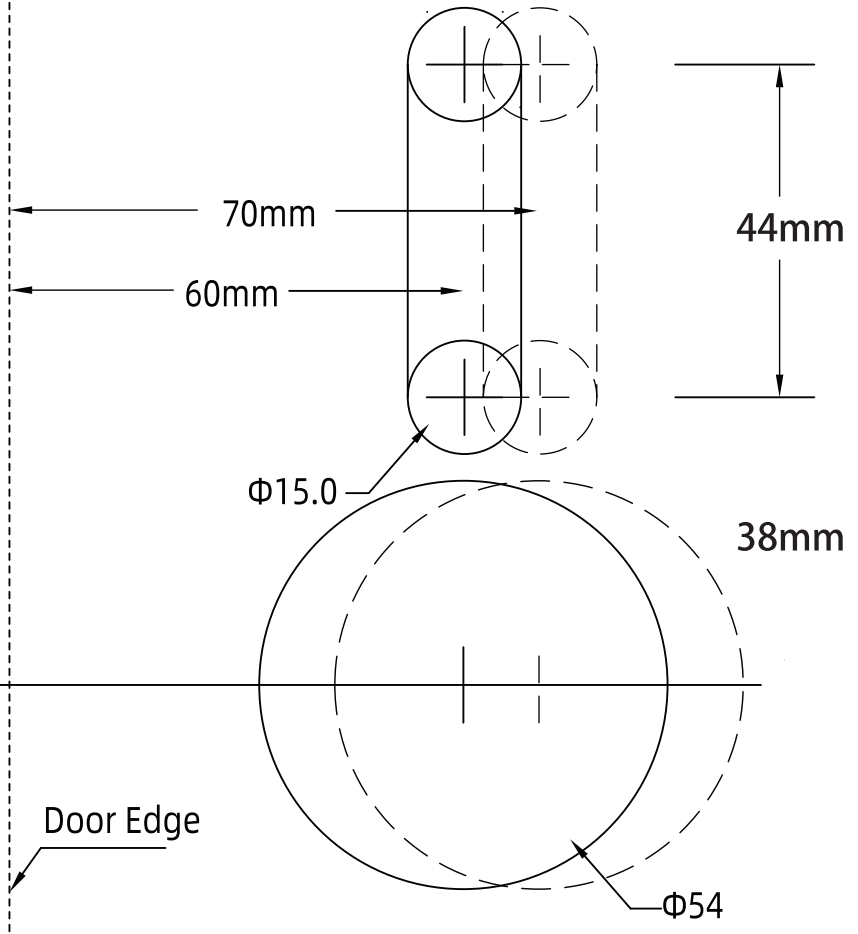

SL40E WITH ADJUSTABLE LATCH BOLT

Drilling Template

SL40E WITH ADJUSTABLE LATCH BOLT

Drilling Template