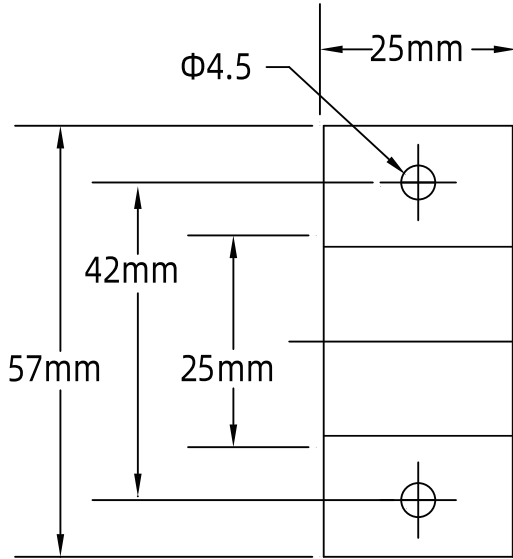

SL40E WITH ADJUSTABLE LATCH BOLT

Drilling Template

SL40E WITH ADJUSTABLE LATCH BOLT

Drilling Template