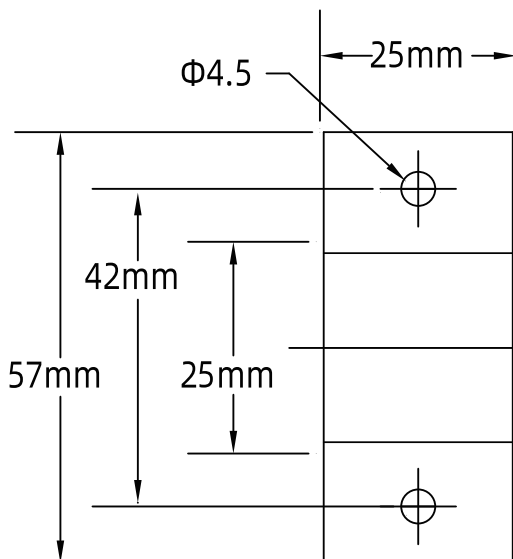

SL40E WITH ADJUSTABLE LATCH BOLT

Drilling Template

SL40E WITH ADJUSTABLE LATCH BOLT

Drilling Template