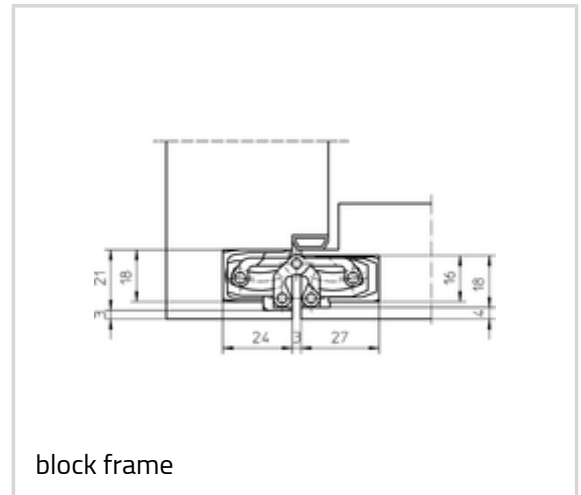

TECTUS - TE 240 3D

per door leaf (1 x 2 m), for detailed information please look at the chapter "technical information".

With an opening position of 180° the door may have to be fixed additionally.

Suitable for

Universal milling frame

Template 5 250691 6

Template 5 250692 6

frame
door leaf

Combinations

TE 240 3D FZ/1

TE 240 3D SZ

Item

Finish(es)	030-polished brassed
OF-NR.	030
VPE	pack of 2
DIN	DIN right and left hand
Item No.	5 400679 0 03002
EAN	4015471122980
Finish(es)	038-polished nickelled
OF-NR.	038
VPE	pack of 2
DIN	DIN right and left hand
Item No.	5 400679 0 03802
EAN	4015471122997
Finish(es)	124-Satin Chrome Look (F1)
OF-NR.	124
VPE	pack of 2
DIN	DIN right and left hand
Item No.	5 400679 0 12402
EAN	4015471122973
Finish(es)	125-Satin Nickel Look (F2)