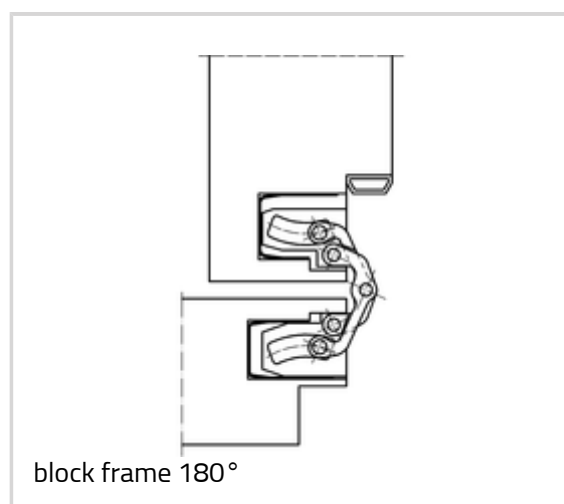

TECTUS - TE 240 3D

OF-NR.	125
VPE	pack of 2
DIN	DIN right and left hand
Item No.	5 400679 0 12502
EAN	4015471123017

Finish(es)	126-Stainless Steel Look (SSL)
OF-NR.	126
VPE	pack of 2
DIN	DIN right and left hand
Item No.	5 400679 0 12602
EAN	4015471123024

Finish(es)	174-Bronze Finish
OF-NR.	174
VPE	pack of 2
DIN	DIN right and left hand
Item No.	5 400679 0 17402
EAN	4015471123031

Finish(es)	175-Bronze Finish light
OF-NR.	175
VPE	pack of 2
DIN	DIN right and left hand
Item No.	5 400679 0 17502
EAN	4015471123048

Finish(es)	176-Bronze Finish dark
OF-NR.	176
VPE	pack of 2
DIN	DIN right and left hand
Item No.	5 400679 0 17602
EAN	4015471123055

Finish(es)	079-coloured
OF-NR.	079
VPE	EUR-pallet
DIN	DIN right and left hand
Item No.	5 400679 0 07975
EAN	4015471123000

distributed in North America by :

1-800-362-1484
www.BridgeportWorldwide.com