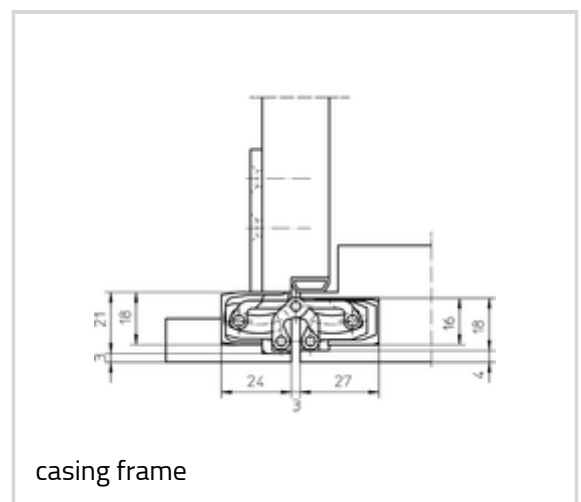

block frame