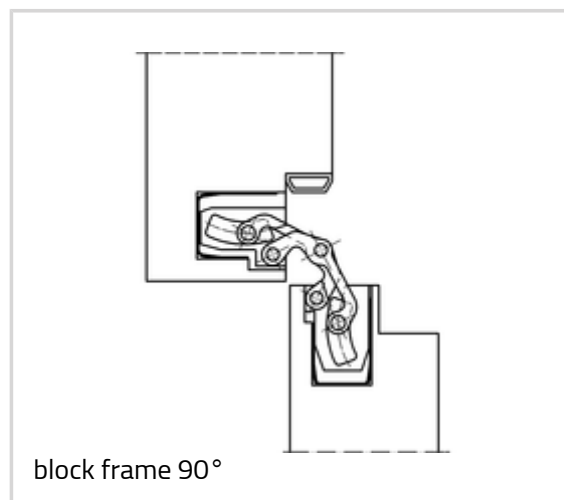

TECTUS - TE 240 3D

OF-NR.	125
VPE	pack of 2
DIN	DIN right and left hand
Item No.	5 400679 0 12502
EAN	4015471123017

Finish(es)	126-Stainless Steel Look (SSL)
OF-NR.	126
VPE	pack of 2
DIN	DIN right and left hand
Item No.	5 400679 0 12602
EAN	4015471123024

Finish(es)	174-Bronze Finish
OF-NR.	174
VPE	pack of 2
DIN	DIN right and left hand
Item No.	5 400679 0 17402
EAN	4015471123031

Finish(es)	175-Bronze Finish light
OF-NR.	175
VPE	pack of 2
DIN	DIN right and left hand
Item No.	5 400679 0 17502
EAN	4015471123048

Finish(es)	176-Bronze Finish dark
OF-NR.	176
VPE	pack of 2
DIN	DIN right and left hand
Item No.	5 400679 0 17602
EAN	4015471123055

Finish(es)	079-coloured
OF-NR.	079
VPE	EUR-pallet
DIN	DIN right and left hand
Item No.	5 400679 0 07975
EAN	4015471123000

distributed in North America by :

1-800-362-1484
www.BridgeportWorldwide.com