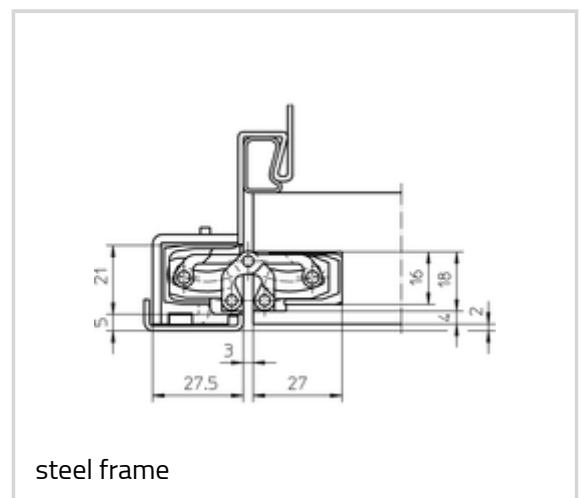

Technical details

Attributes	Value
Load capacity	60,0 kg
Overall length	155,0 mm
Width (door part)	18,0 mm
Width (frame part)	21,0 mm
Cutter diameter	16,0 mm
Opening angle	180°

Note

The load capacity mentioned above refers to the use of 2 hinges

block frame

casing frame

steel frame

TECTUS - TE 240 3D

OF-NR.	125
VPE	pack of 2
DIN	DIN right and left hand
Item No.	5 400679 0 12502
EAN	4015471123017

Finish(es)	126-Stainless Steel Look (SSL)
OF-NR.	126
VPE	pack of 2
DIN	DIN right and left hand
Item No.	5 400679 0 12602
EAN	4015471123024