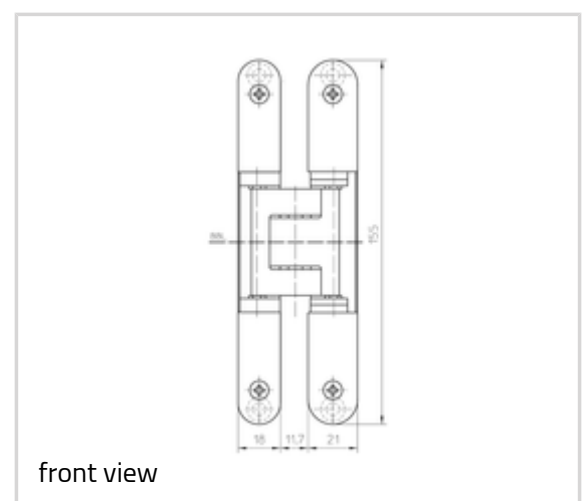

TECTUS - TE 240 3D

distributed in North America by :

1-800-362-1484

www.BridgeportWorldwide.com

TE 240 3D

for unrebated and rebated flush residential doors

Product features

- completely concealed hinge system
- for timber, steel or aluminium frames
- for unrebated and rebated flush residential doors
- sideways closed hinge body for a homogeneous mortise appearance
- 3D adjustment (side +/- 3,0 mm, height +/- 3,0 mm, compression +/- 1,5 mm)
- maintenance-free slide bearings

Technical details

Attributes	Value
Load capacity	60,0 kg
Overall length	155,0 mm
Width (door part)	18,0 mm
Width (frame part)	21,0 mm
Cutter diameter	16,0 mm
Opening angle	180°

Note

The load capacity mentioned above refers to the use of 2 hinges

Quality marks

Certification CE

Certification IFT

Classification key

2	7	2	0	1	* ₆	0	7
---	---	---	---	---	----------------	---	---

⁶ depending on the finish

TECTUS - TE 240 3D

per door leaf (1 x 2 m), for detailed information please look at the chapter "technical information".

With an opening position of 180° the door may have to be fixed additionally.

Suitable for

Universal milling frame

Template 5 250691 6

Template 5 250692 6

frame
door leaf

Combinations

TE 240 3D FZ/1