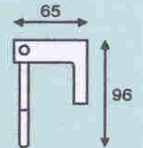

Glass Shelf  
Code: TET-9J05

Toilet Roll Holder  
Code: TET-9E05

Towel Ring  
Code: TET-9K05

Robe Hook  
Code: TET-9H05

Soap Dish  
Code: TET-9G05

Single Towel Rail  
Code: TET-9A05

Tumbler Holder  
Code: TET-9F05

Double Towel Rail  
Code: TET-9C05

Installation  
Diagram

Specifications at time of print

Towel Ring  
Anneau Porte Serviette

Glass Shelf  
Etagère en Verre

Tumbler Holder  
Porte Verre

Robe Hook  
Porte-Manteau

# tetris

collection

Single Towel Rail  
Porte Serviette  
600mm - 24"

Toilet Roll Holder  
Dérouleur-Papier

Soap Dish  
Porte Savon

Double Towel Rail  
Porte Serviette Double  
600mm - 24"