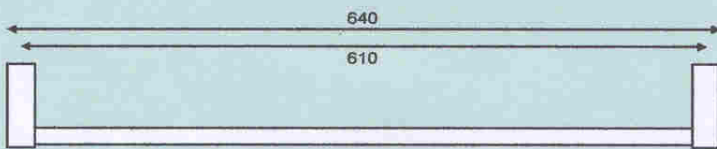

Glass Shelf  
Code: TET-9J05

Toilet Roll Holder  
Code: TET-9E05

Towel Ring  
Code: TET-9K05

Robe Hook  
Code: TET-9H05

Soap Dish  
Code: TET-9G05

Single Towel Rail  
Code: TET-9A05

Tumbler Holder  
Code: TET-9F05

Double Towel Rail  
Code: TET-9C05

Installation  
Diagram

Specifications at time of print

Towel Ring  
Anneau Porte Serviette

Glass Shelf  
Etagère en Verre

Tumbler Holder  
Porte Verre

Robe Hook  
Porte-Manteau

# tetris

collection

Single Towel Rail  
Porte Serviette  
600mm - 24"

Toilet Roll Holder  
Dérouleur-Papier

Soap Dish  
Porte Savon

Double Towel Rail  
Porte Serviette Double  
600mm - 24"