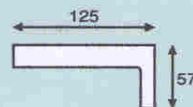

Double Towel Rail  
Code: TET-9C05

Installation  
Diagram

Specifications at time of print

Towel Ring  
Anneau Porte Serviette

Glass Shelf  
Etagère en Verre

Tumbler Holder  
Porte Verre

Robe Hook  
Porte-Manteau