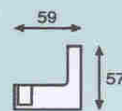

Glass Shelf  
Code: TET-9J05

Toilet Roll Holder  
Code: TET-9E05

Towel Ring  
Code: TET-9K05

Robe Hook  
Code: TET-9H05

Soap Dish  
Code: TET-9G05

Single Towel Rail  
Code: TET-9A05

Tumbler Holder  
Code: TET-9F05

Double Towel Rail  
Code: TET-9C05

Installation  
Diagram

Specifications at time of print

Towel Ring  
Anneau Porte Serviette

Glass Shelf  
Etagère en Verre

Tumbler Holder  
Porte Verre

Robe Hook  
Porte-Manteau

# tetris

collection

Single Towel Rail  
Porte Serviette  
600mm - 24"

Toilet Roll Holder  
Dérouleur-Papier

Soap Dish  
Porte Savon

Double Towel Rail  
Porte Serviette Double  
600mm - 24"