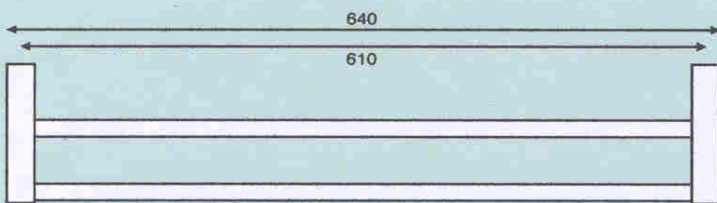

Glass Shelf  
Code: TET-9J05

Toilet Roll Holder  
Code: TET-9E05

Towel Ring  
Code: TET-9K05

Robe Hook  
Code: TET-9H05

Soap Dish  
Code: TET-9G05

Single Towel Rail  
Code: TET-9A05

Tumbler Holder  
Code: TET-9F05

Double Towel Rail  
Code: TET-9C05

Installation  
Diagram

Specifications at time of print

Towel Ring  
Anneau Porte Serviette

Glass Shelf  
Etagère en Verre

Tumbler Holder  
Porte Verre

Robe Hook  
Porte-Manteau

# tetris

collection

Single Towel Rail  
Porte Serviette  
600mm - 24"

Toilet Roll Holder  
Dérouleur-Papier

Soap Dish  
Porte Savon

Double Towel Rail  
Porte Serviette Double  
600mm - 24"