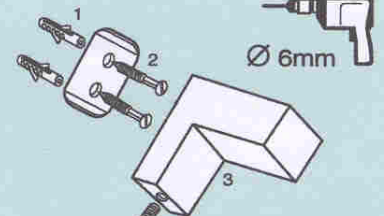

Glass Shelf  
Code: TET-9J05

Toilet Roll Holder  
Code: TET-9E05

Towel Ring  
Code: TET-9K05

Robe Hook  
Code: TET-9H05

Soap Dish  
Code: TET-9G05

Single Towel Rail  
Code: TET-9A05

Tumbler Holder  
Code: TET-9F05

Double Towel Rail  
Code: TET-9C05

Installation  
Diagram

Specifications at time of print

Towel Ring  
Anneau Porte Serviette

Glass Shelf  
Etagère en Verre

Tumbler Holder  
Porte Verre

Robe Hook  
Porte-Manteau

# tetris

collection

Single Towel Rail  
Porte Serviette  
600mm - 24"

Toilet Roll Holder  
Dérouleur-Papier

Soap Dish  
Porte Savon

Double Towel Rail  
Porte Serviette Double  
600mm - 24"