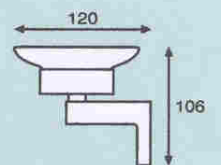

Glass Shelf  
Code: TET-9J05

Toilet Roll Holder  
Code: TET-9E05

Towel Ring  
Code: TET-9K05

Robe Hook  
Code: TET-9H05

Soap Dish  
Code: TET-9G05

Single Towel Rail  
Code: TET-9A05

Tumbler Holder  
Code: TET-9F05

Double Towel Rail  
Code: TET-9C05

Installation  
Diagram

Specifications at time of print

Towel Ring  
Anneau Porte Serviette

Glass Shelf  
Etagère en Verre

Tumbler Holder  
Porte Verre

Robe Hook  
Porte-Manteau

# tetris

collection

Single Towel Rail  
Porte Serviette  
600mm - 24"

Toilet Roll Holder  
Dérouleur-Papier

Soap Dish  
Porte Savon

Double Towel Rail  
Porte Serviette Double  
600mm - 24"