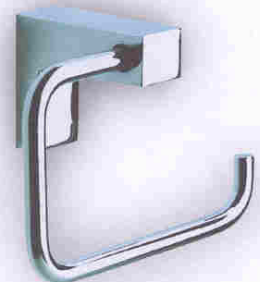

Glass Shelf  
Code: TET-9J05

Toilet Roll Holder  
Code: TET-9E05

Towel Ring  
Code: TET-9K05

Robe Hook  
Code: TET-9H05

Soap Dish  
Code: TET-9G05

Single Towel Rail  
Code: TET-9A05

Tumbler Holder  
Code: TET-9F05

Double Towel Rail  
Code: TET-9C05

Installation  
Diagram

Specifications at time of print

Towel Ring  
Anneau Porte Serviette

Glass Shelf  
Etagère en Verre

Tumbler Holder  
Porte Verre

Robe Hook  
Porte-Manteau

# tetris

collection

Single Towel Rail  
Porte Serviette  
600mm - 24"

Toilet Roll Holder  
Dérouleur-Papier

Soap Dish  
Porte Savon

Double Towel Rail  
Porte Serviette Double  
600mm - 24"