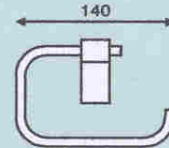

Glass Shelf  
Code: TET-9J05

Toilet Roll Holder  
Code: TET-9E05

Towel Ring  
Code: TET-9K05

Robe Hook  
Code: TET-9H05

Soap Dish  
Code: TET-9G05

Single Towel Rail  
Code: TET-9A05

Tumbler Holder  
Code: TET-9F05

Double Towel Rail  
Code: TET-9C05

Installation  
Diagram

Specifications at time of print

Towel Ring  
Anneau Porte Serviette

Glass Shelf  
Etagère en Verre

Tumbler Holder  
Porte Verre

Robe Hook  
Porte-Manteau

# tetris

collection

Single Towel Rail  
Porte Serviette  
600mm - 24"

Toilet Roll Holder  
Dérouleur-Papier

Soap Dish  
Porte Savon

Double Towel Rail  
Porte Serviette Double  
600mm - 24"