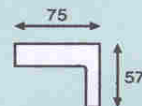

Single Towel Rail
Code: TET-9A05