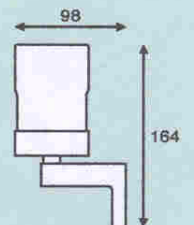

Glass Shelf  
Code: TET-9J05

Toilet Roll Holder  
Code: TET-9E05

Towel Ring  
Code: TET-9K05

Robe Hook  
Code: TET-9H05

Soap Dish  
Code: TET-9G05

Single Towel Rail  
Code: TET-9A05

Tumbler Holder  
Code: TET-9F05

Double Towel Rail  
Code: TET-9C05

Installation  
Diagram

Specifications at time of print

Towel Ring  
Anneau Porte Serviette

Glass Shelf  
Etagère en Verre

Tumbler Holder  
Porte Verre

Robe Hook  
Porte-Manteau

# tetris

collection

Single Towel Rail  
Porte Serviette  
600mm - 24"

Toilet Roll Holder  
Dérouleur-Papier

Soap Dish  
Porte Savon

Double Towel Rail  
Porte Serviette Double  
600mm - 24"