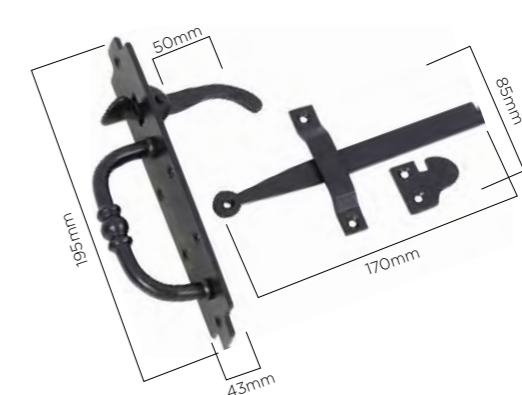

1868 MB
L200xH80mm
Ring D70mm
BPD60mm

RING ONLY

1869 MB

DOOR STUD & FASTENER

1838 MB
W60xH75mm

1855 MB
W19xH19mm

SUFFOLK LATCHES

1860 MB