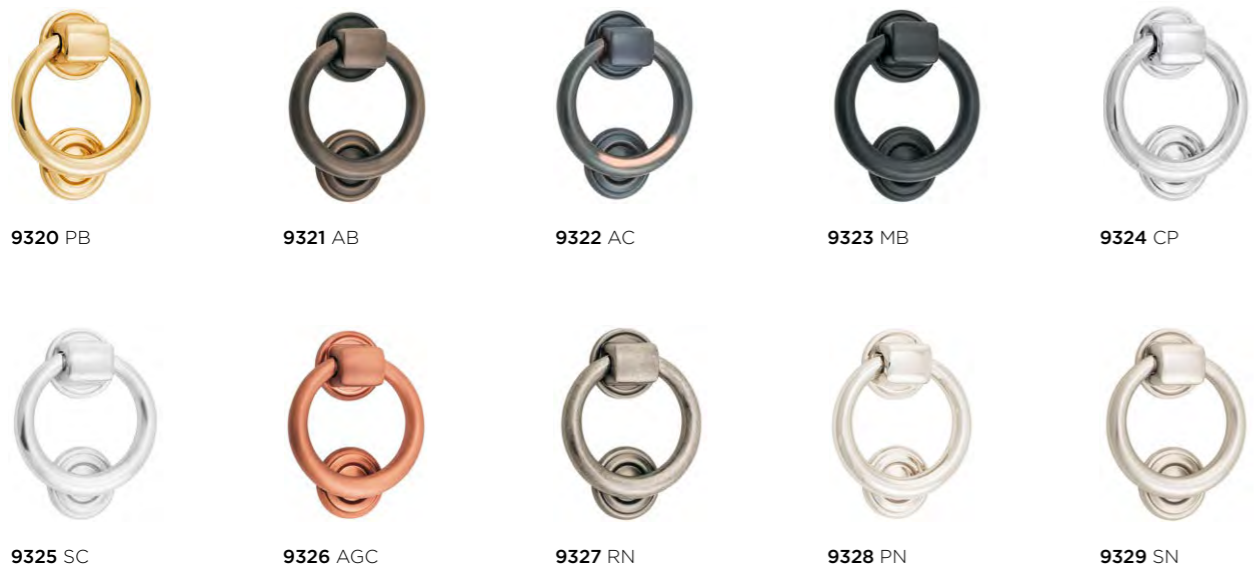

1307 PB
P65mm
BP66mm

1317 AF Iron
P65mm
BP66mm

1327 PM Iron
P65mm
BP66mm

1320 MB Iron
P66mm
BP80mm

1815 MB Iron
P60mm
BP63mm

Door knockers

RING (Rear fix, D100xP22xBP52mm)

LION (Face fix, D93mm, BP103x135mm, P55mm)