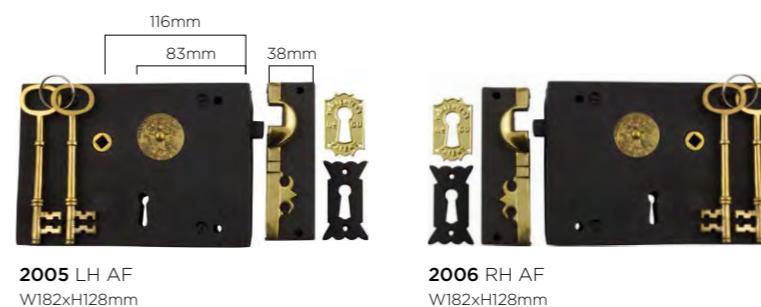

Euro cylinders

- Solid brass
- C4
- 5 pin 60mm
- 6 pin 70mm
- Available in key/key & key/thumb turn options

KEY/KEY

KEY/THUMB TURN

45mm CYLINDER

8519 SN Key/Key
45mm

Rim locks & accessories

Locks, latches & hinges

LOW SECURITY RIM LOCKS (Door furniture to suit on page 30)

BOX KEEPERS

CARPENTER'S LOCKS - CAST IRON

Tongues not reversible.

Screen door latches

SCREEN DOOR LATCHES

1194 LH PB
P29mm

P40mm