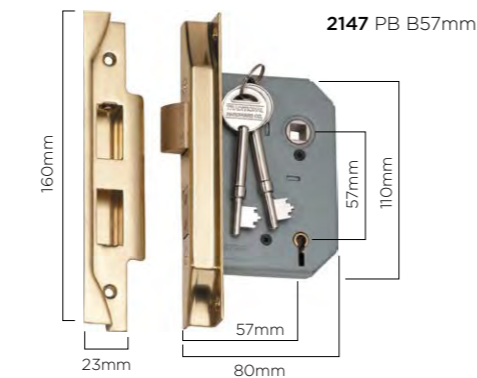

REBATED 5 LEVER (High Security)

- Solid brass face & striker plates
- Reinforced steel pins
- Anti pick curtain
- Reversible tongue
- Keyed alike or random keyed
- Tested over 130,000 cycles
- Fitting instructions supplied
- Download template from website
- 13mm rebate
- 57 & 46mm backsets