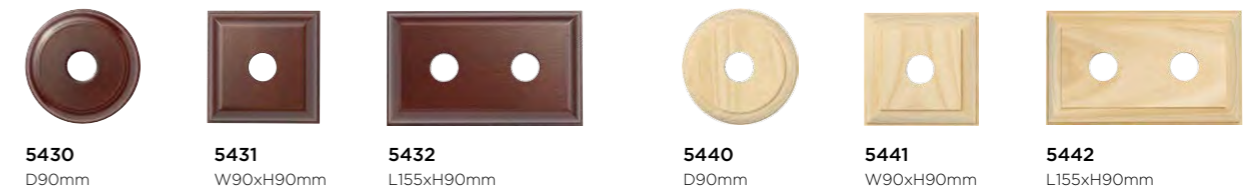

Switch & socket wood blocks

Light switches & sockets

TRADITIONAL PROFILE

Polished blocks are 'Cedar' stain applied to MDF veneer

Raw blocks are Hoop Pine

5430 D90mm 5431 W90xH90mm 5432 L155xH90mm 5440 D90mm 5441 W90xH90mm 5442 L155xH90mm