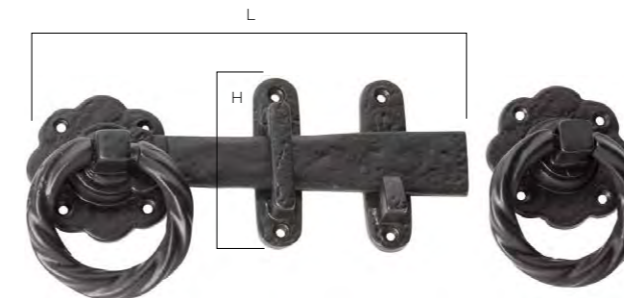

1907 MB
L300mm

1906 MB
L200mm

FLEUR-DE-LIS HINGE (Decorative only)

1850 MB
L400xH100mm

GATE HINGES

1917 MB
L300xH100mm

1852 MB
L235xH120mm

GATE LATCH AND RINGS