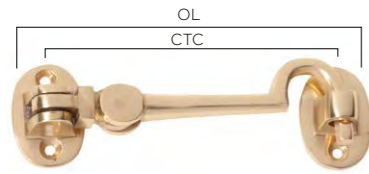

Cabin hooks

(Available in 2 sizes)

1518 PB
OL175mm CTC150mm

2356 AB
OL175mm CTC150mm

1519 AC
OL175mm CTC150mm

9677 MB
OL175mm CTC150mm

1529 SC
OL175mm CTC150mm

6333 AGC
OL120mm CTC100mm