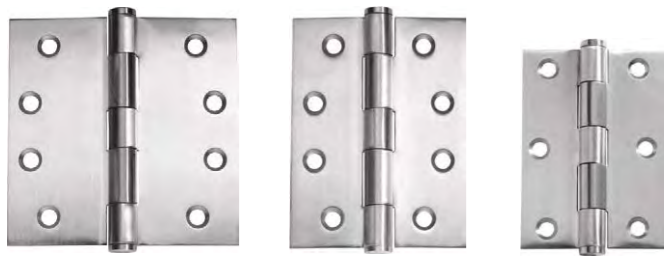

Hinges

FIXED PIN - 304 GRADE STAINLESS STEEL

2874 SS
W100xH100xT2.5mm

2873 SS
W75xH100xT2.5mm

2872 SS
W60xH85xT2mm

HIRLINE - 304 GRADE STAINLESS STEEL

2897 SS
W49xH100xT2.5mm

LOOSE PIN - 304 GRADE STAINLESS STEEL