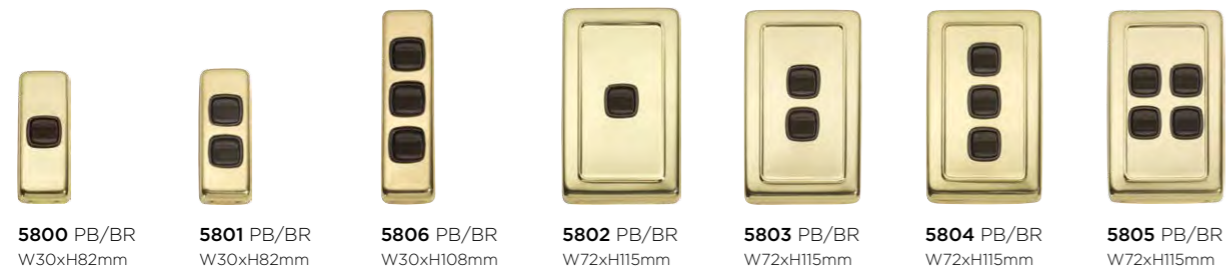

Flat plate switches & sockets

ROCKER & TOGGLE SWITCHES, SOCKETS & DIMMER KNOBS

Switches are 10 AMP - 2 way. Refer to page 147 for available dimmers, fan controllers, phone, data and tv sockets.

This range continues over the page.