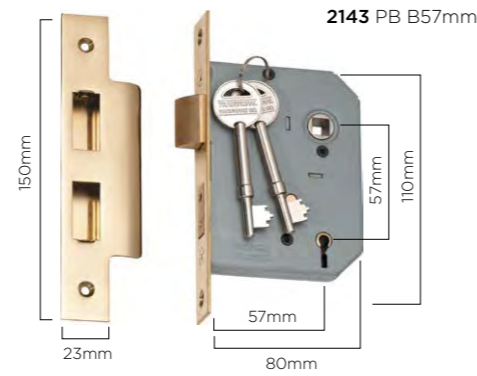

External locks

5 LEVER (High Security)

- Solid brass face & striker plates
- Reinforced steel pins
- Anti pick curtain
- Reversible tongue
- 57 & 46mm backsets
- Keyed alike or random keyed
- Tested over 130,000 cycles
- Fitting instructions supplied
- Download template from website