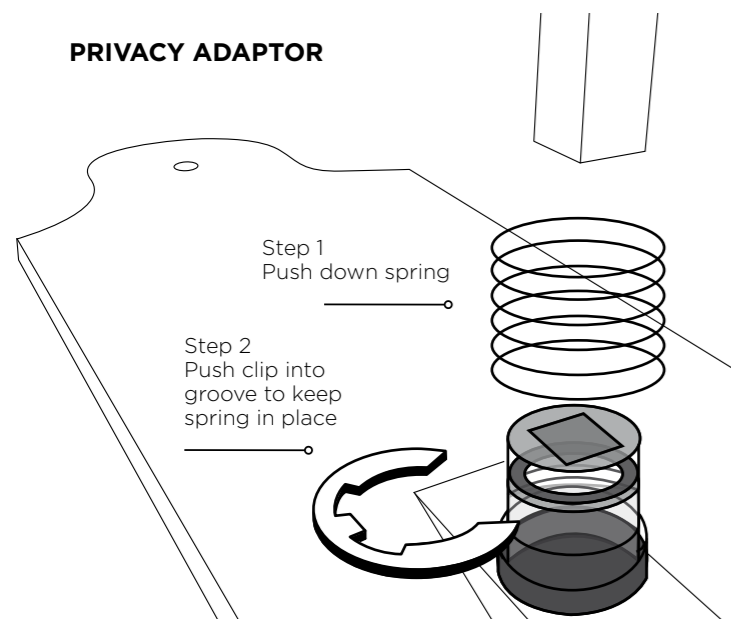

Technical information

LOCK COMPATIBILITY

Below is a diagram to help you find the matching type of lock for your door handle.

Euro lock 0638E 47.5mm	Euro 85 lock 10712E85 85mm	Privacy lock 1004P 57mm	Privacy 85 lock 12702P85 85mm	Lock 1095 57mm
+	+	+	+	+
Euro lock page 67	85mm Euro lock page 68	Privacy lock page 65	Tube latch page 72 & Privacy bolt page 73	5 lever lock (external) page 66 OR 3 lever lock (internal) page 64

PRIVACY ADAPTOR