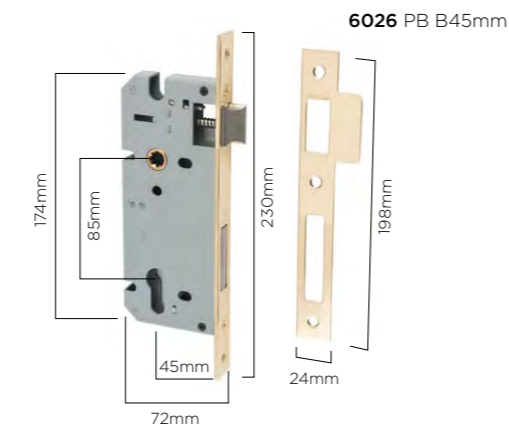

External locks

85mm EURO (High Security)

- Reversible tongue
- Stainless steel tongue & bolt
- Latch retraction
- Tested over 130,000 cycles
- 85mm Centre to Centre
- 60 & 45mm backsets