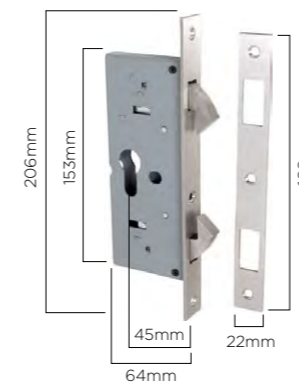

External locks

SLIDING DOOR - 304 STAINLESS STEEL

8512 SS B45mm

SLIDING DOOR FLUSH PULLS - 304 STAINLESS STEEL

- Tie bolt fix
- Sold as a pair
- Minimum door thickness required 37mm (**8514**)
- Use in conjunction with our 8512 SS sliding door lock and 8519 Euro cylinder (45mm) (**8514**)