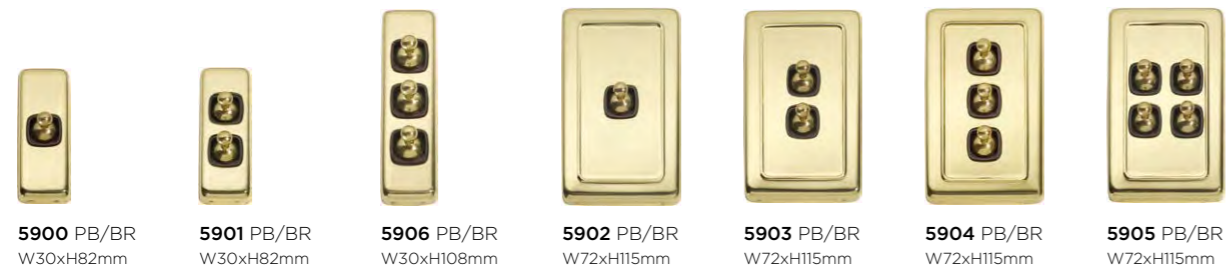

5415 W155xH155mm 5413 L225xH90mm 5425 W155xH155mm 5423 L225xH90mm

5414 L280xH90mm 5424 L280xH90mm

Flat plate switches & sockets

ROCKER & TOGGLE SWITCHES, SOCKETS & DIMMER KNOBS

Switches are 10 AMP - 2 way. Refer to page 147 for available dimmers, fan controllers, phone, data and tv sockets.