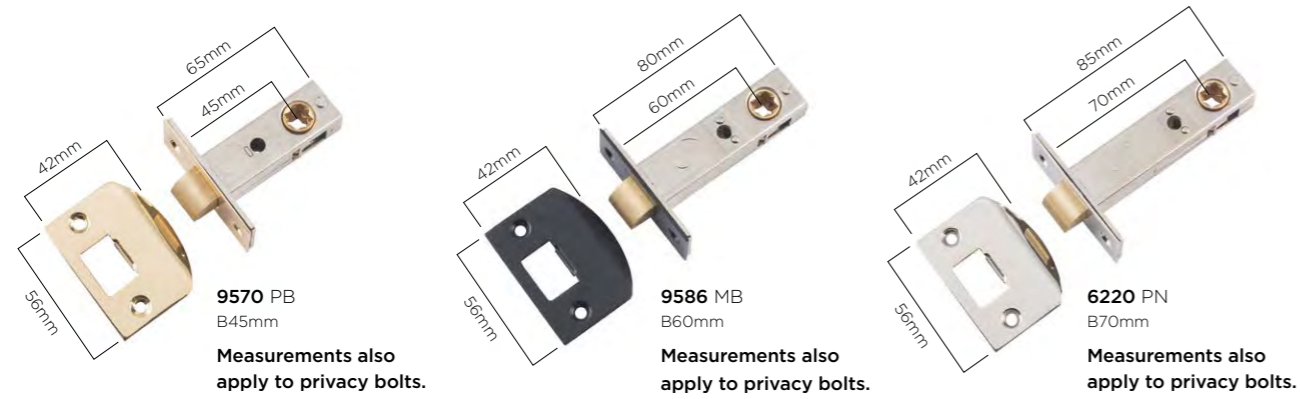

Tube latches & privacy turns

SPLIT CAM TUBE LATCHES (Brass face plate and striker, 3 different backset sizes, suits 8mm spindle)

REBATE KITS (Suits all above tube latches)

Note: previous model Tube Latch & Privacy Bolt still available, please refer to our website.