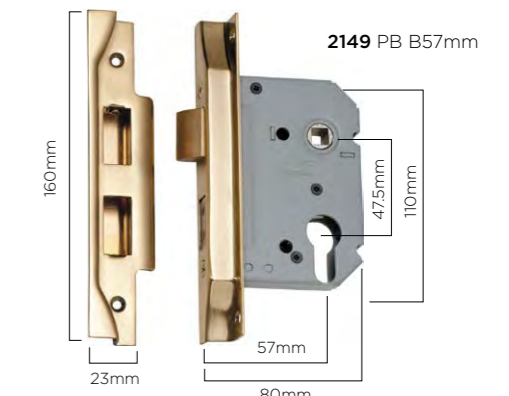

REBATED EURO (High Security)

- Solid brass face & striker plates
- Reinforced steel pins
- Latch retraction
- Reversible tongue
- 57 & 44mm backsets
- Tested over 130,000 cycles
- Fitting instructions supplied
- Download template from website
- 13mm rebate