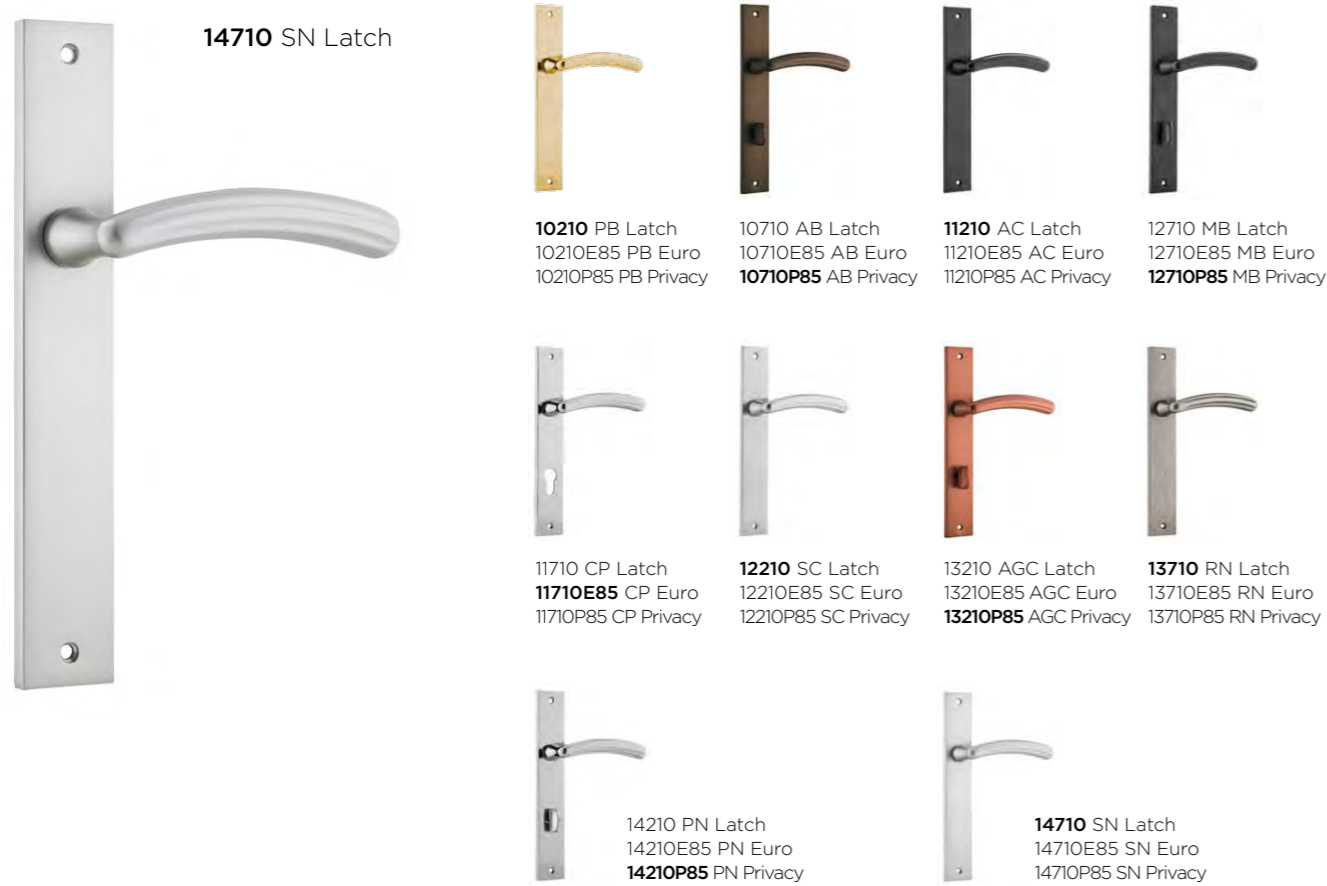

SARLAT - RECTANGULAR (W38xH240xP55mm)

SARLAT - OVAL (W40xH230xP55mm)

For an explanation of Latch, Euro, and Privacy, please refer to the Door furniture & lock guide page 182. Timber screws, tie bolts and fitting instructions supplied. Half sets in this range are fixed, please add "LH" or "RH" to the end of any code while ordering.

Door levers

Coming early 2018

SIENA - ON ROSE (Concealed fix, P58mm, BP52mm)

SIENA - RECTANGULAR (W38xH240xP52mm)

Coming early 2018

SIENA - SHOULDERED (W48xH250xP54mm)

SIENA - OVAL (W40xH230xP52mm)

Timber screws, tie bolts and fitting instructions supplied. Half sets in this range are fixed, please add "LH" or "RH" to the end of any code while ordering.

Door levers

BALTIMORE - ON ROSE (Concealed fix, P58mm, BP52mm)

BALTIMORE - OVAL (W40xH230xP55mm)

BALTIMORE - RECTANGULAR (W38xH240xP55mm)

9216 AGC Baltimore Lever page 14

Timber screws, tie bolts and fitting instructions supplied. Half sets in this range are fixed, please add "LH" or "RH" to the end of any code while ordering.