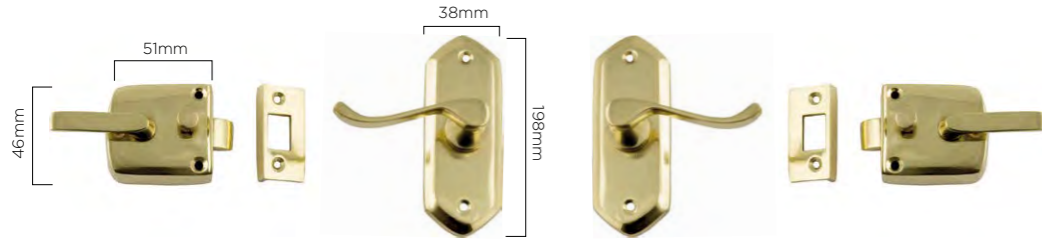

Euro cylinders

- Solid brass
- C4
- 5 pin 60mm
- 6 pin 70mm
- Available in key/key & key/thumb turn options

KEY/KEY

KEY/THUMB TURN

45mm CYLINDER

8519 SN Key/Key
45mm

Rim locks & accessories

Locks, latches & hinges

LOW SECURITY RIM LOCKS (Door furniture to suit on page 30)

BOX KEEPERS

CARPENTER'S LOCKS - CAST IRON

Tongues not reversible.

Screen door latches

SCREEN DOOR LATCHES

1194 LH PB
P29mm

P40mm