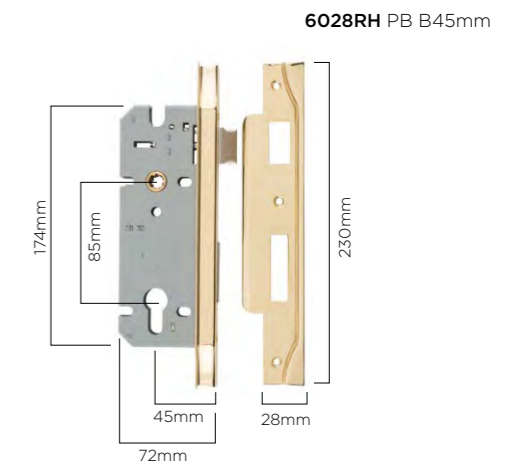

85mm REBATED EURO (High Security)

- Reversible tongue
- Latch retraction
- Tested over 130,000 cycles
- 85mm Centre to Centre
- 13mm rebate
- 60 & 45mm backsets