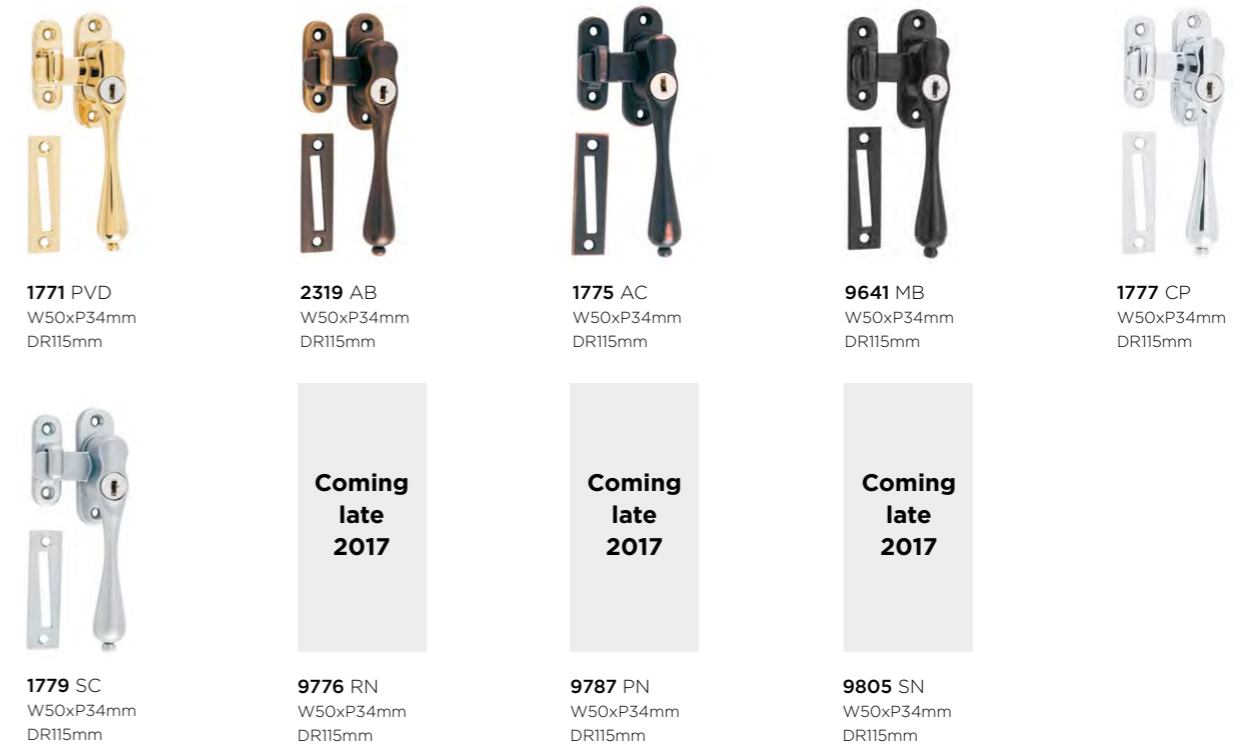

1771 PVD
W50xP34mm
DR115mm

2319 AB
W50xP34mm
DR115mm

1775 AC
W50xP34mm
DR115mm

9641 MB
W50xP34mm
DR115mm

1777 CP
W50xP34mm
DR115mm

Coming late 2017

Coming late 2017

Coming late 2017

1779 SC
W50xP34mm
DR115mm

9776 RN
W50xP34mm
DR115mm

9787 PN
W50xP34mm
DR115mm

9805 SN
W50xP34mm
DR115mm