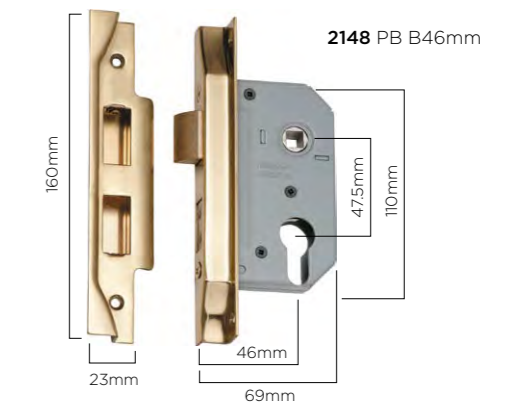

REBATED EURO (High Security)

- Solid brass face & striker plates
- Reinforced steel pins
- Latch retraction
- Reversible tongue
- 57 & 44mm backsets
- Tested over 130,000 cycles
- Fitting instructions supplied
- Download template from website
- 13mm rebate