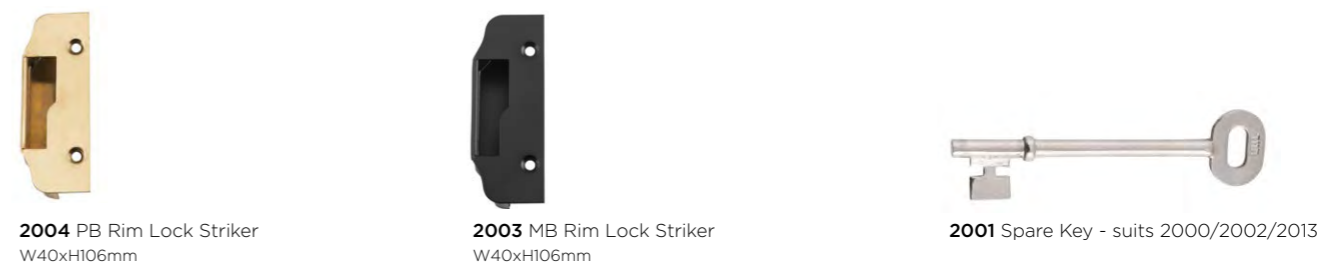

Euro cylinders

- Solid brass
- C4
- 5 pin 60mm
- 6 pin 70mm
- Available in key/key & key/thumb turn options

KEY/KEY

KEY/THUMB TURN

45mm CYLINDER

8519 SN Key/Key
45mm

Rim locks & accessories

Locks, latches & hinges

LOW SECURITY RIM LOCKS (Door furniture to suit on page 30)

BOX KEEPERS

CARPENTER'S LOCKS - CAST IRON

Tongues not reversible.

Screen door latches

SCREEN DOOR LATCHES

1194 LH PB
P29mm

P40mm