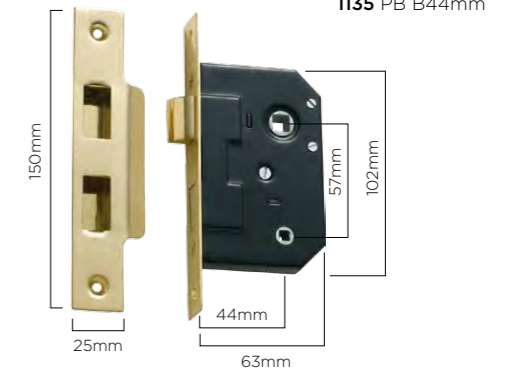

Internal locks

3 LEVER (Low Security)

- Solid brass face & striker plates
- Reversible tongue
- Keyed alike or random keyed
- 57 & 44mm backsets
- Download installation template from website

REBATED 3 LEVER (Low Security)

- Solid brass face & striker plates
- Reversible tongue
- Keyed alike or random keyed
- 57 & 44mm backsets
- Download installation template from website
- 13mm rebate

PRIVACY

- Solid brass face & striker plates
- Reversible tongue
- 57 & 44mm backsets
- Download installation template from website

External locks

SLIDING DOOR - 304 STAINLESS STEEL

SLIDING DOOR FLUSH PULLS - 304 STAINLESS STEEL

- Tie bolt fix
- Sold as a pair
- Minimum door thickness required 37mm (**8514**)
- Use in conjunction with our 8512 SS sliding door lock and 8519 Euro cylinder (45mm) (**8514**)

Spare keys (**1129**) are available for 3 lever locks. Please quote key number when ordering.