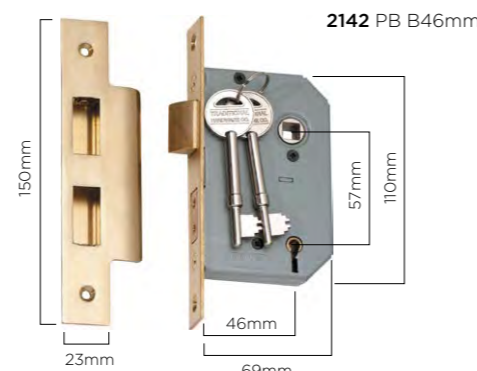

External locks

5 LEVER (High Security)

- Solid brass face & striker plates
- Reinforced steel pins
- Anti pick curtain
- Reversible tongue
- 57 & 46mm backsets
- Keyed alike or random keyed
- Tested over 130,000 cycles
- Fitting instructions supplied
- Download template from website