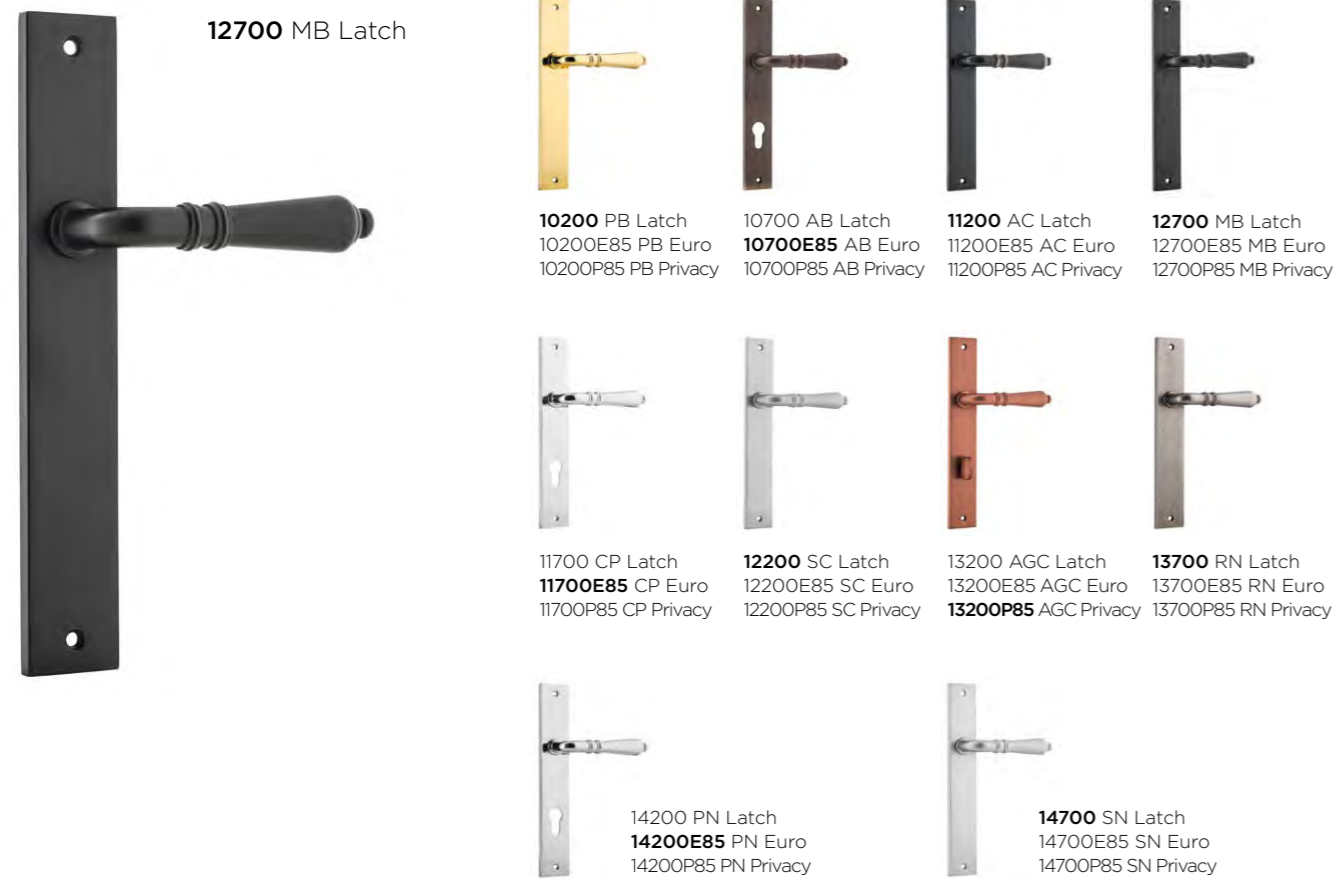

SARLAT - RECTANGULAR (W38xH240xP55mm)