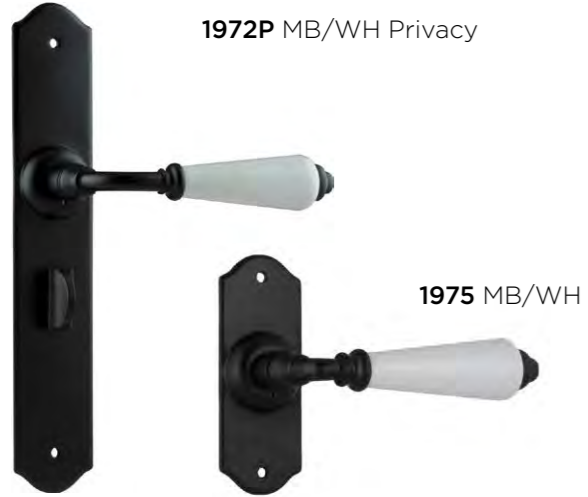

Iron levers

CANNES

1972P MB/WH Privacy

1975 MB/WH