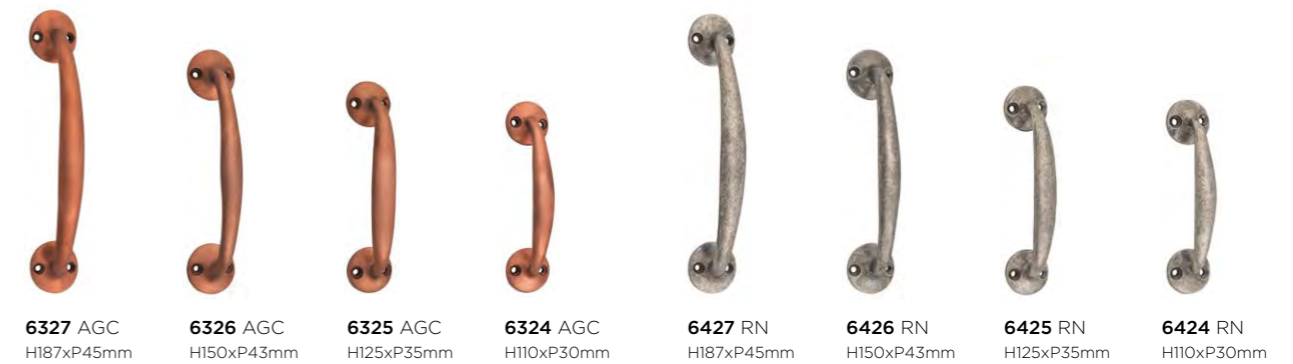

TELEPHONE

This range continues over the page.