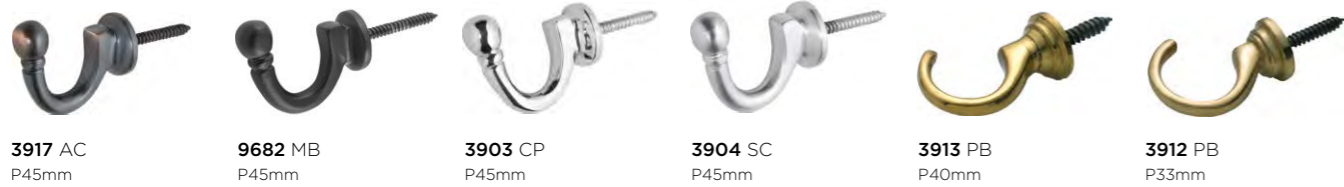

Curtain fittings

CENTRE/END BRACKETS

HOOKS/TIE BACKS

FINIALS (Suits 19mm and 25mm rod)

CURTAIN RINGS

Home fixtures & fittings

Brackets

PLANTER HOOK

SHELF

1940 MB Iron
H130xP130mm

HANDRAIL

Door stops

FANTOM MAGNETIC

Unlike conventional door stops, the Tradco Magnetic Doorstop incorporating Fantom technology poses no trip hazard due to its innovative flush finish and non-protruding pin. The striker plate is fitted underneath the door, meaning there is no hardware on display and all moving parts are hidden underneath the door and in the floor. Installation kits available (9609).