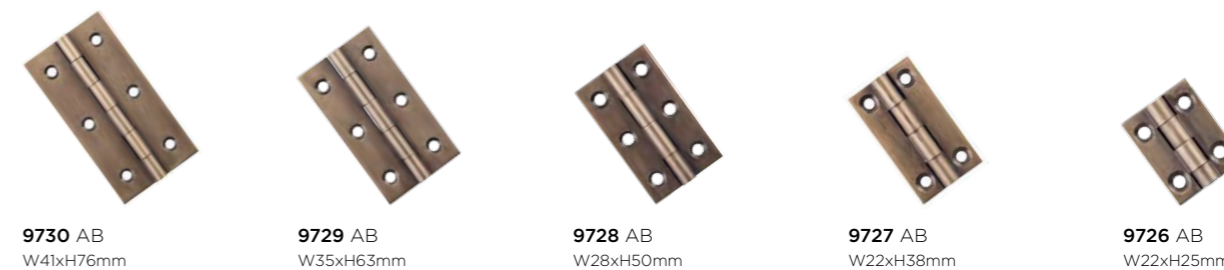

FIXED PIN HINGES

3754 PB W41xH76mm
3753 PB W35xH63mm
3752 PB W28xH50mm
3751 PB W22xH38mm
3750 PB W22xH25mm

9730 AB W41xH76mm
9729 AB W35xH63mm
9728 AB W28xH50mm
9727 AB W22xH38mm
9726 AB W22xH25mm

Catches, locks & hinges