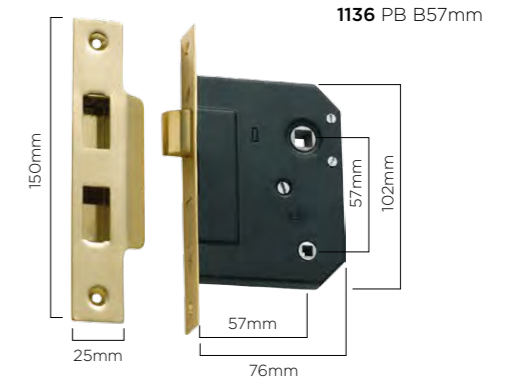

1135 PB B44mm

1136 PB B57mm