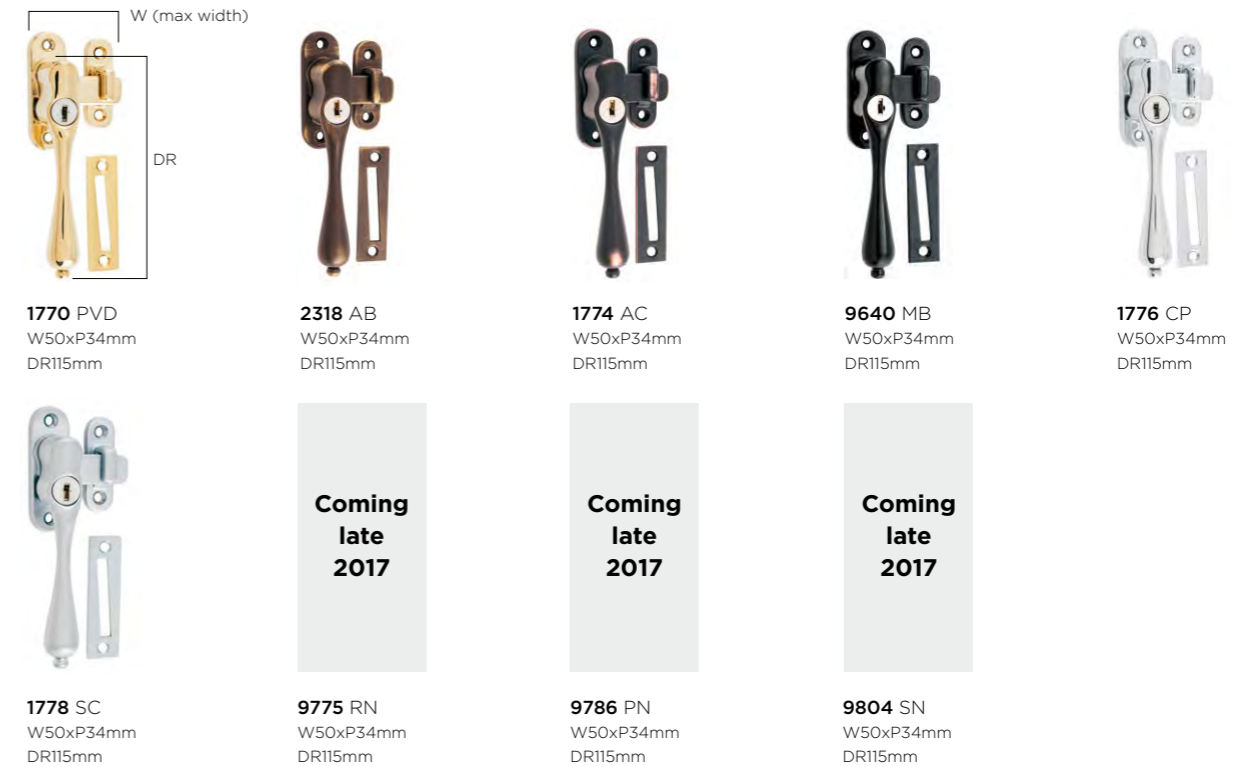

1767 AC

1769 SC

A. 1752 SC Casement Fastener page 108
 B. 1349 SC Offset Barrel Bolt page 101
 C. 1721 SC Telescopic Pin Casement Stay page 104

Casement window fasteners

LOCKING - ZINC ALLOY

Left hand

1770 PVD
W50xP34mm
DR115mm