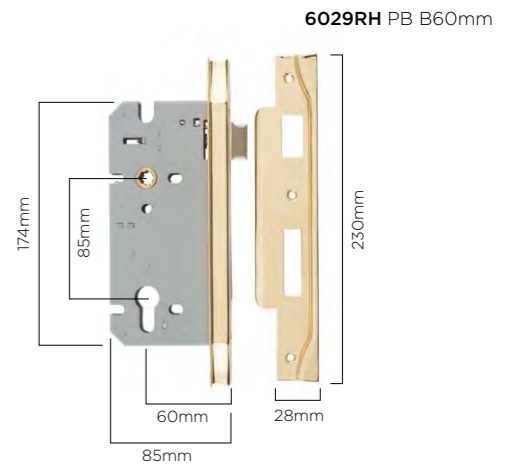

85mm REBATED EURO (High Security)

- Reversible tongue
- Latch retraction
- Tested over 130,000 cycles
- 85mm Centre to Centre
- 13mm rebate
- 60 & 45mm backsets