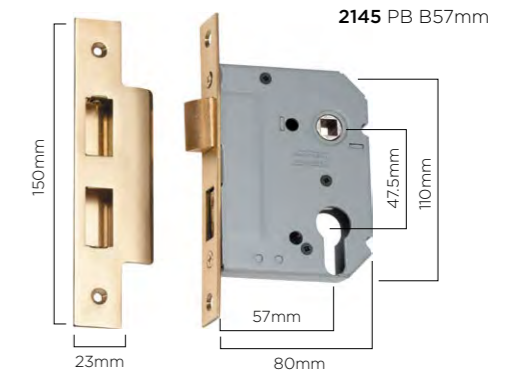

EURO (High Security)

- Solid brass face & striker plates
- Reinforced steel pins
- Latch retraction
- Reversible tongue
- 57 & 46mm backsets
- Tested over 130,000 cycles
- Fitting instructions supplied
- Download template from website