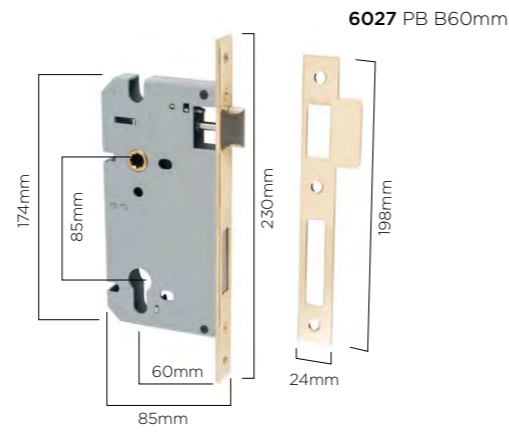

External locks

85mm EURO (High Security)

- Reversible tongue
- Stainless steel tongue & bolt
- Latch retraction
- Tested over 130,000 cycles
- 85mm Centre to Centre
- 60 & 45mm backsets