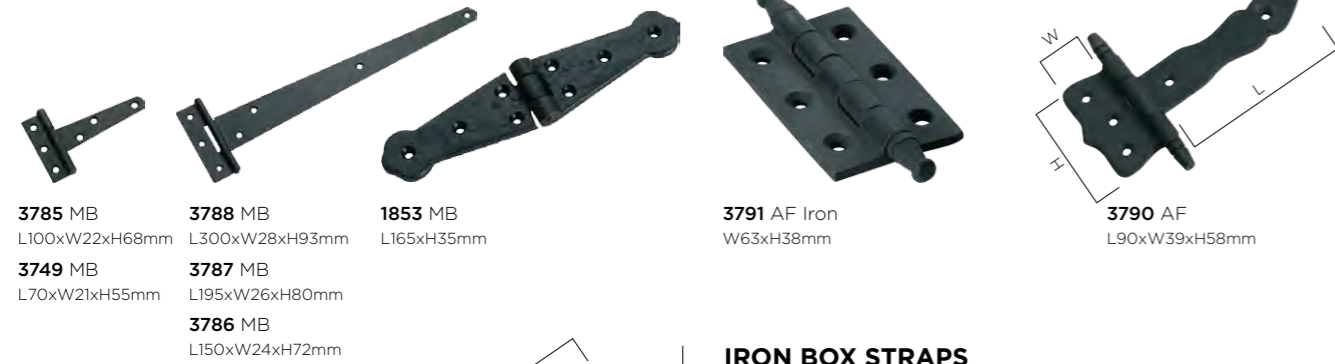

3828 AC
D23mm

3819 PB
W16xH28mm

3812 AB
W16xH28mm

3813 AC
W16xH28mm

Trunk accessories

IRON HINGES

3785 MB
L100xW22xH68mm

3788 MB
L300xW28xH93mm