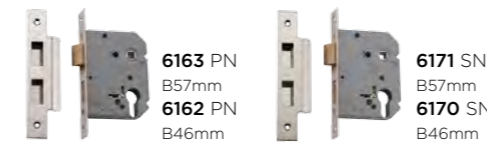

EURO (High Security)

- Solid brass face & striker plates
- Reinforced steel pins
- Latch retraction
- Reversible tongue
- 57 & 46mm backsets
- Tested over 130,000 cycles
- Fitting instructions supplied
- Download template from website