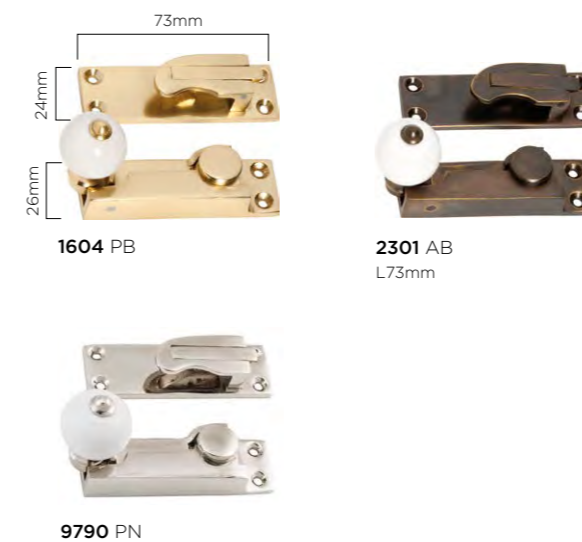

PORCELAIN BALL