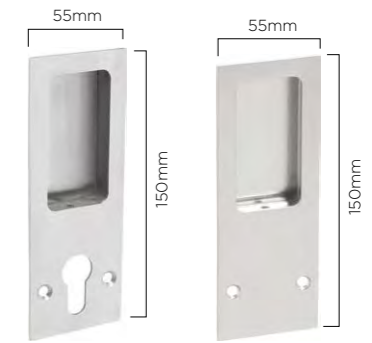

- Tie bolt fix
- Sold as a pair
- Minimum door thickness required 37mm (**8514**)
- Use in conjunction with our 8512 SS sliding door lock and 8519 Euro cylinder (45mm) (**8514**)

8514 Euro SS W55xH150mm DE10mm