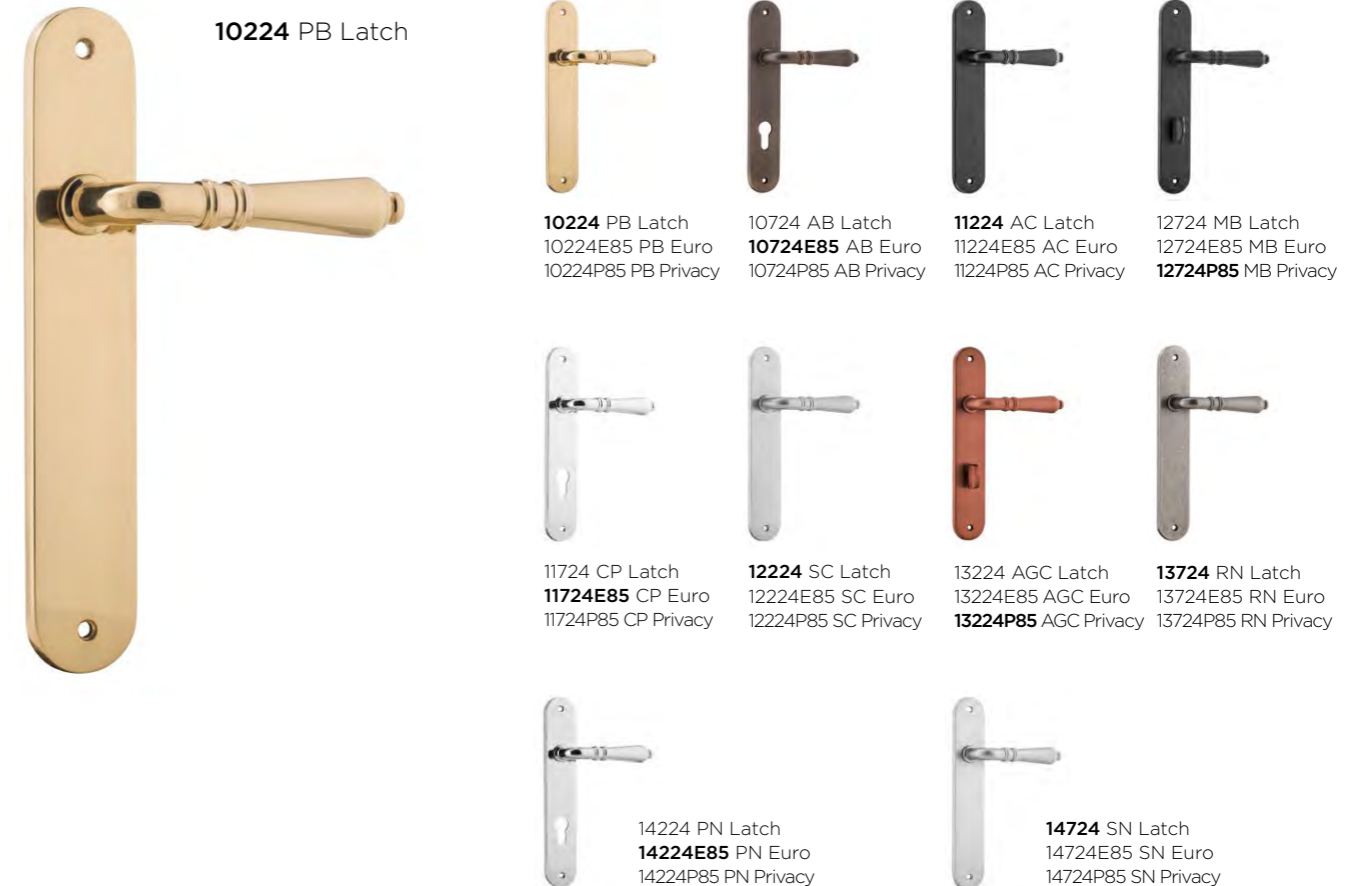

SARLAT - OVAL (W40xH230xP55mm)

For an explanation of Latch, Euro, and Privacy, please refer to the Door furniture & lock guide page 182. Timber screws, tie bolts and fitting instructions supplied. Half sets in this range are fixed, please add "LH" or "RH" to the end of any code while ordering.