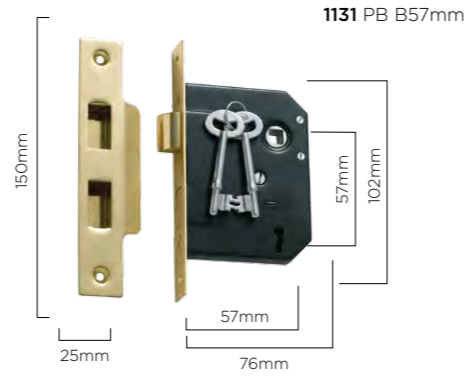

1130 PB B44mm

1131 PB B57mm