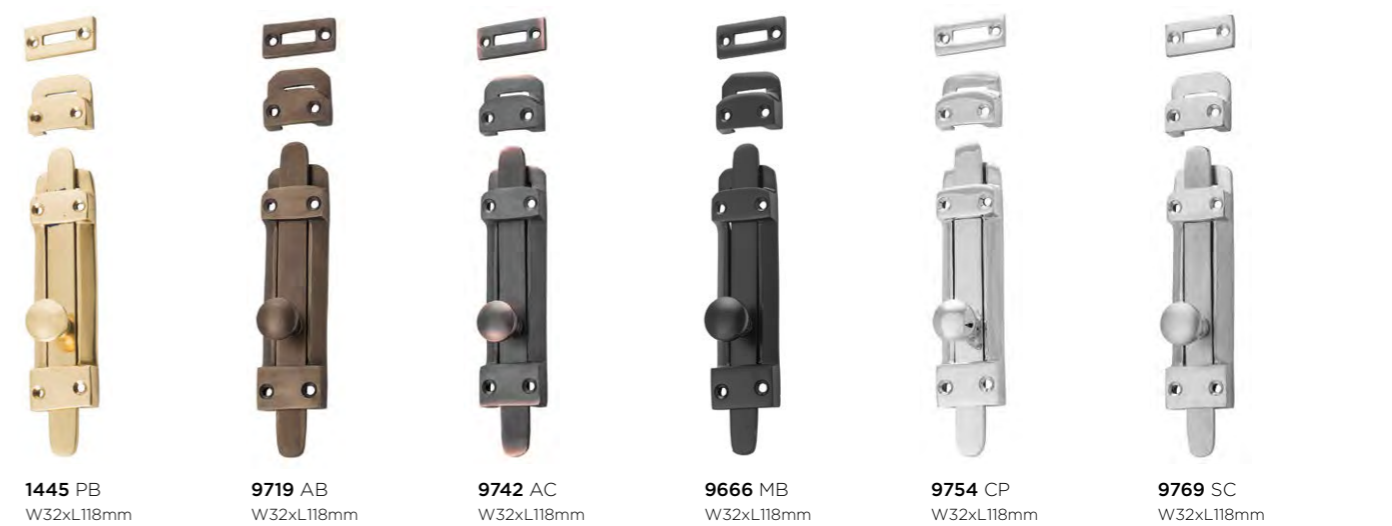

1445 PB W32xL118mm   **9719 AB** W32xL118mm   **9742 AC** W32xL118mm   **9666 MB** W32xL118mm   **9754 CP** W32xL118mm   **9769 SC** W32xL118mm