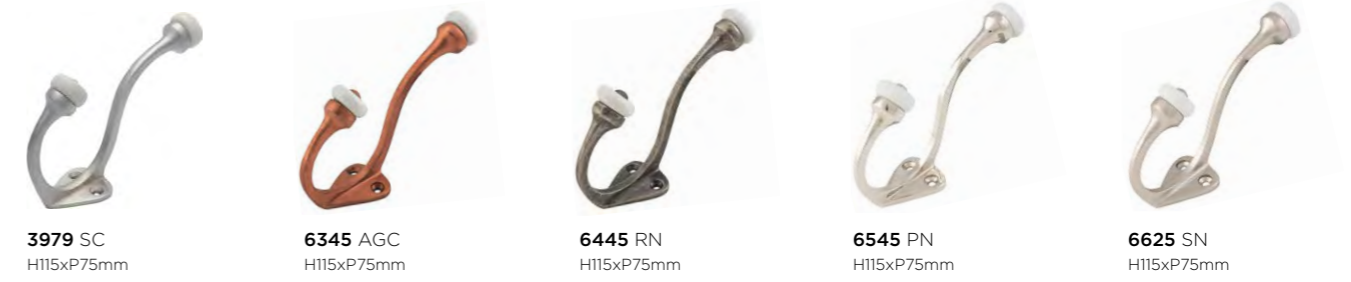

PORCELAIN TIP

This range continues over the page.