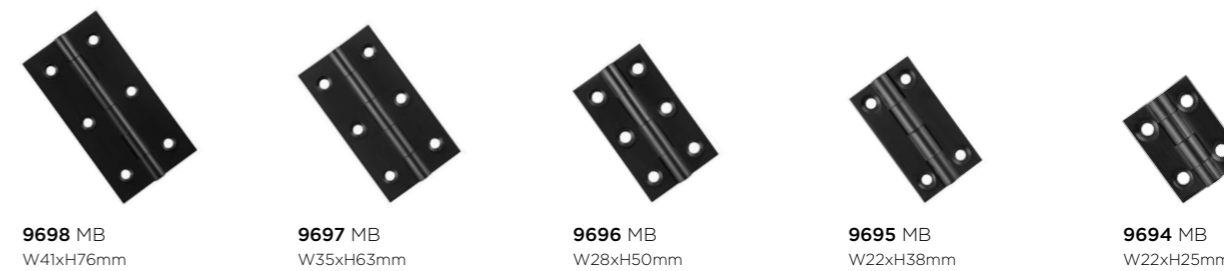

CATCHES

3830 AF Iron W52xH83xP27mm
3840 PM Iron W52xH83xP27mm
1838 MB Iron W60xH75xP47mm

DOUBLE BALL CATCHES

3836 PB L50mm
3835 PB L42mm

3794 AC W41xH76mm
3793 AC W35xH63mm
3792 AC W28xH50mm
3744 AC W22xH38mm
3743 AC W22xH25mm