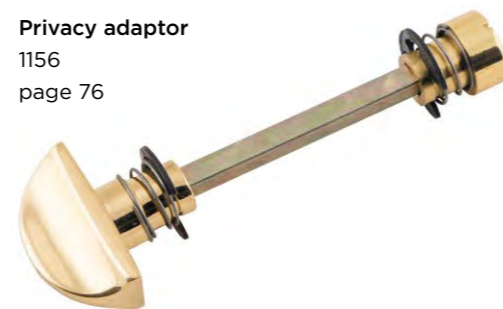

Privacy adaptor
1156
page 76