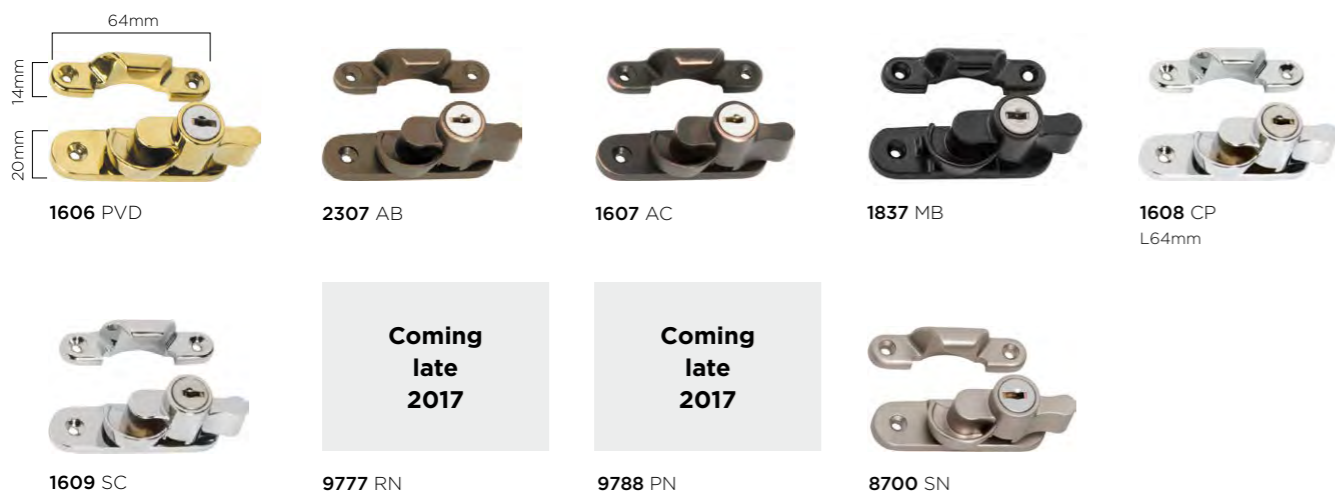

Sash window fasteners

KEY OPERATED LOCKING - ZINC ALLOY