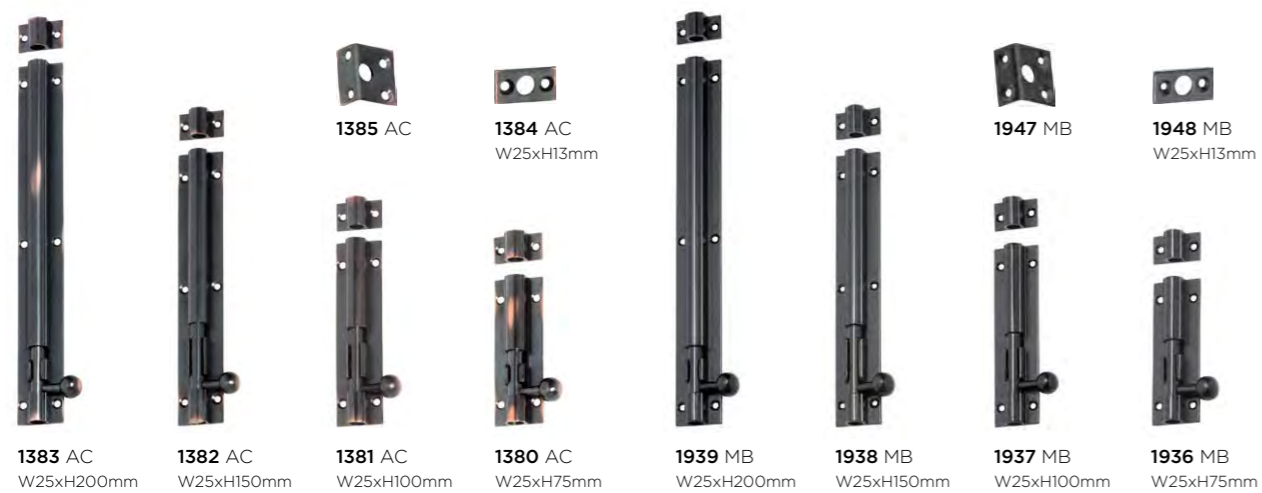

1383 AC W25xH200mm
1382 AC W25xH150mm
1381 AC W25xH100mm
1380 AC W25xH75mm
1939 MB W25xH200mm
1938 MB W25xH150mm
1937 MB W25xH100mm
1936 MB W25xH75mm