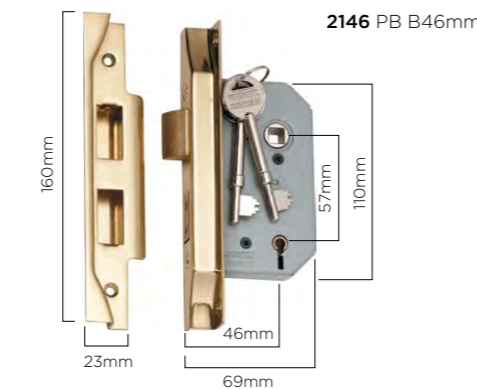

REBATED 5 LEVER (High Security)

- Solid brass face & striker plates
- Reinforced steel pins
- Anti pick curtain
- Reversible tongue
- Keyed alike or random keyed
- Tested over 130,000 cycles
- Fitting instructions supplied
- Download template from website
- 13mm rebate
- 57 & 46mm backsets