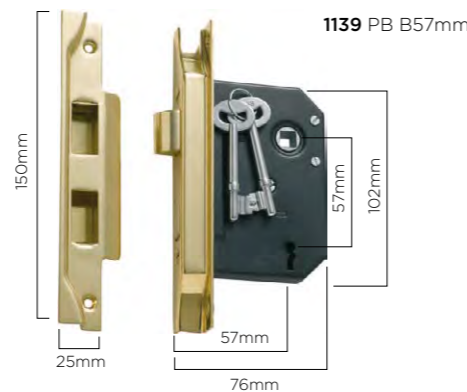

1138 PB B44mm

1139 PB B57mm