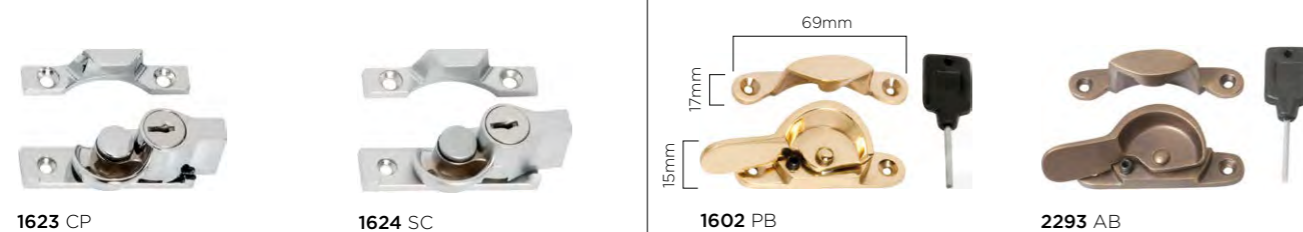

Sash window fasteners

KEY OPERATED LOCKING - ZINC ALLOY

KEY OPERATED NARROW LOCKING - ZINC ALLOY

GRUB SCREW LOCKING

ORNATE

REDED

CLASSIC

NARROW