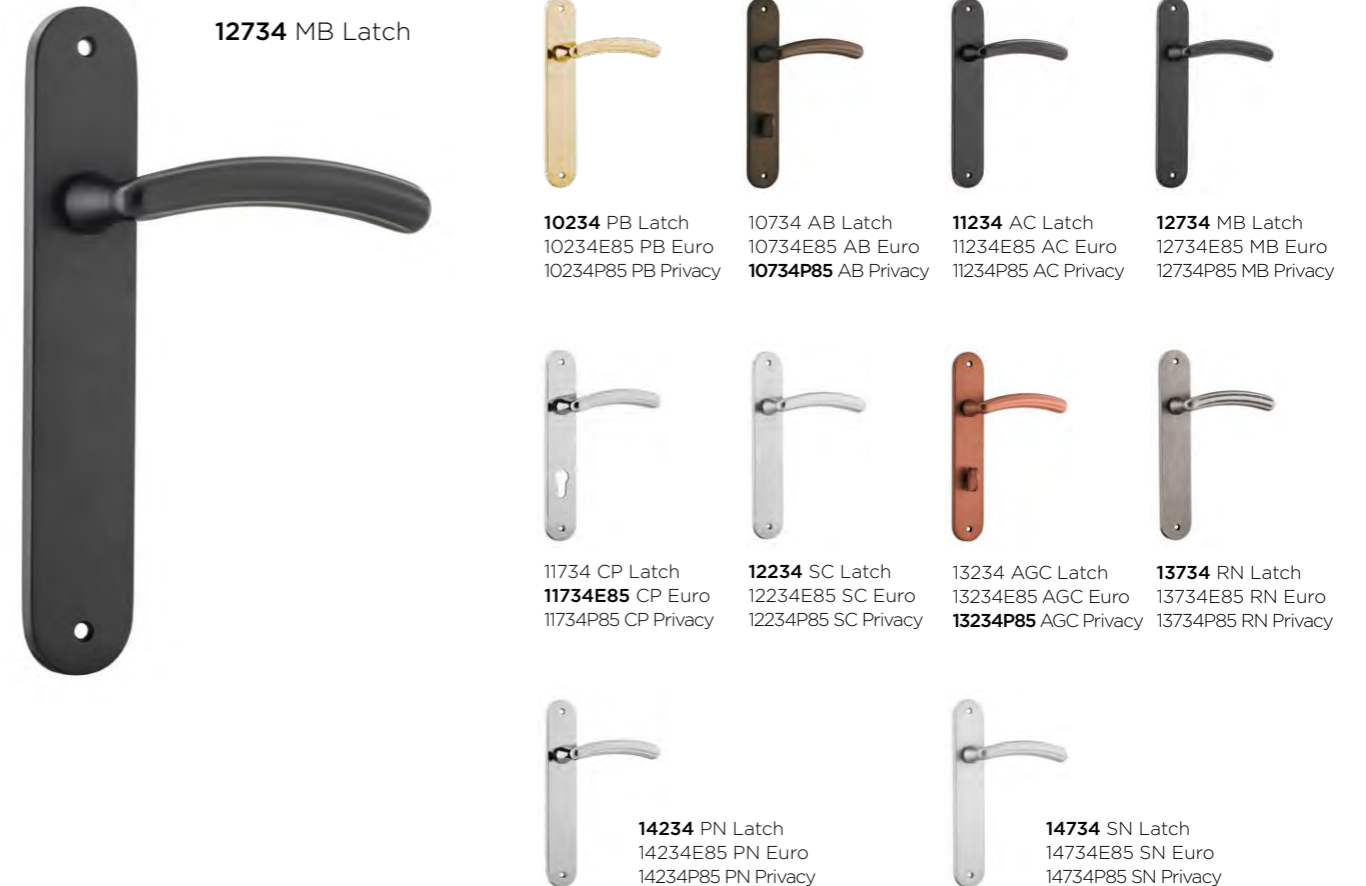

Door levers

Coming early 2018

SIENA - ON ROSE (Concealed fix, P58mm, BP52mm)

SIENA - RECTANGULAR (W38xH240xP52mm)

Coming early 2018

SIENA - SHOULDERED (W48xH250xP54mm)

SIENA - OVAL (W40xH230xP52mm)

Timber screws, tie bolts and fitting instructions supplied. Half sets in this range are fixed, please add "LH" or "RH" to the end of any code while ordering.

Door levers

BALTIMORE - ON ROSE (Concealed fix, P58mm, BP52mm)

BALTIMORE - OVAL (W40xH230xP55mm)

BALTIMORE - RECTANGULAR (W38xH240xP55mm)

9216 AGC Baltimore Lever page 14

Timber screws, tie bolts and fitting instructions supplied. Half sets in this range are fixed, please add "LH" or "RH" to the end of any code while ordering.