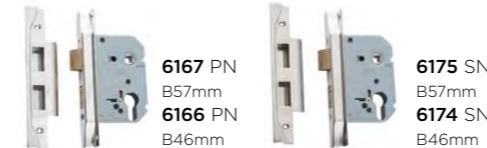

REBATED EURO (High Security)

- Solid brass face & striker plates
- Reinforced steel pins
- Latch retraction
- Reversible tongue
- 57 & 44mm backsets
- Tested over 130,000 cycles
- Fitting instructions supplied
- Download template from website
- 13mm rebate