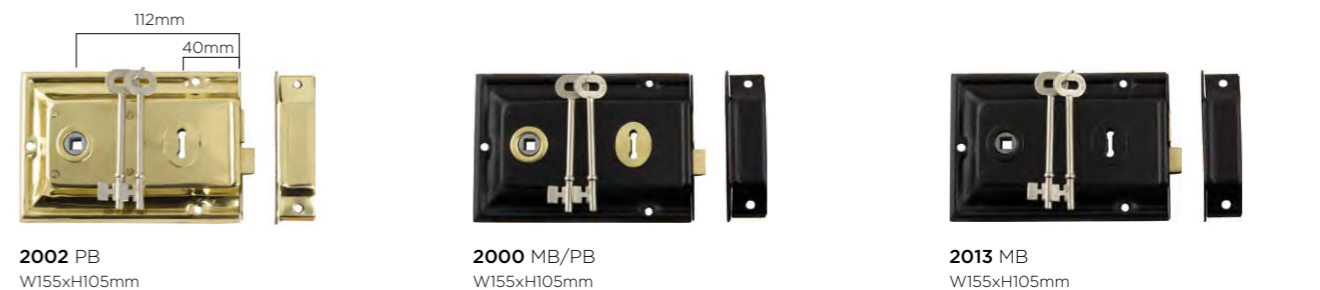

LOW SECURITY RIM LOCKS (Door furniture to suit on page 30)

BOX KEEPERS