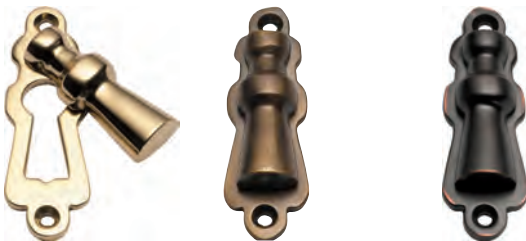

1243 AB

1244 AC

Covered

(W20xH60mm)

1242 PB