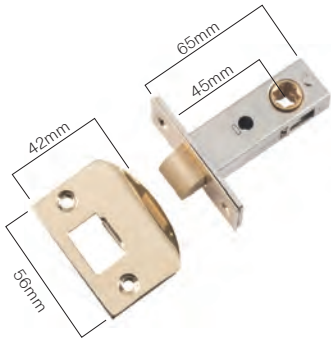

6159 RN
B57mm
 6158 RN
 B46mm

6167 PN
B57mm
 6166 PN
 B46mm

6175 SN
B57mm
 6174 SN
 B46mm

Tube Latches & Privacy Turns

Split Cam Tube Latches

(Brass face plate and striker, 3 different backset sizes)

Measurements also apply to privacy bolts.

9570 PB
B45mm

9586 MB
B60mm

6220 PN
B70mm

Finish	Backset Size	Split Cam Tube Latch	Hard Sprung Split Cam Tube Latch	Finish	Backset Size	Split Cam Tube Latch	Hard Sprung Split Cam Tube Latch
 Polished Brass	45mm	9570 PB	21510 PB	 Chrome Plate	45mm	9579 CP	21522 CP
	60mm	9571 PB	21511 PB		60mm	9580 CP	21523 CP
	70mm	9572 PB	21512 PB		70mm	9581 CP	21524 CP
 Satin Brass	45mm	6224 SB	21528 SB	 Satin Chrome	45mm	9582 SC	21525 SC
	60mm	6225 SB	21529 SB		60mm	9583 SC	21526 SC
	70mm	6226 SB	21530 SB		70mm	9584 SC	21527 SC
 Antique Brass	45mm	9573 AB	21513 AB	 Rumbled Nickel	45mm	6215 RN	21531 RN
	60mm	9574 AB	21514 AB		60mm	6216 RN	21532 RN
	70mm	9575 AB	21515 AB		70mm	6217 RN	21533 RN
 Antique Copper	45mm	9576 AC	21516 AC	 Polished Nickel	45mm	6218 PN	21534 PN
	60mm	9577 AC	21517 AC		60mm	6219 PN	21535 PN
	70mm	9578 AC	21518 AC		70mm	6220 PN	21536 PN
 Matt Black	45mm	9585 MB	21519 MB	 Satin Nickel	45mm	6221 SN	21537 SN
	60mm	9586 MB	21520 MB		60mm	6222 SN	21538 SN
	70mm	9587 MB	21521 MB		70mm	6223 SN	21539 SN