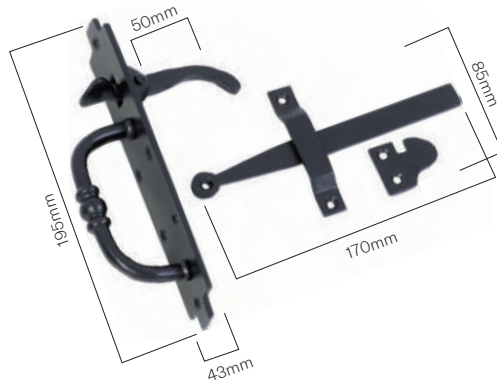

Ring D70mm
BPD60mm

Ring Only
(D70 BPD60mm)

1869 MB

Door Stud
(W19xH19mm)

1855 MB

Suffolk Latches

1860 MB

1916 MB