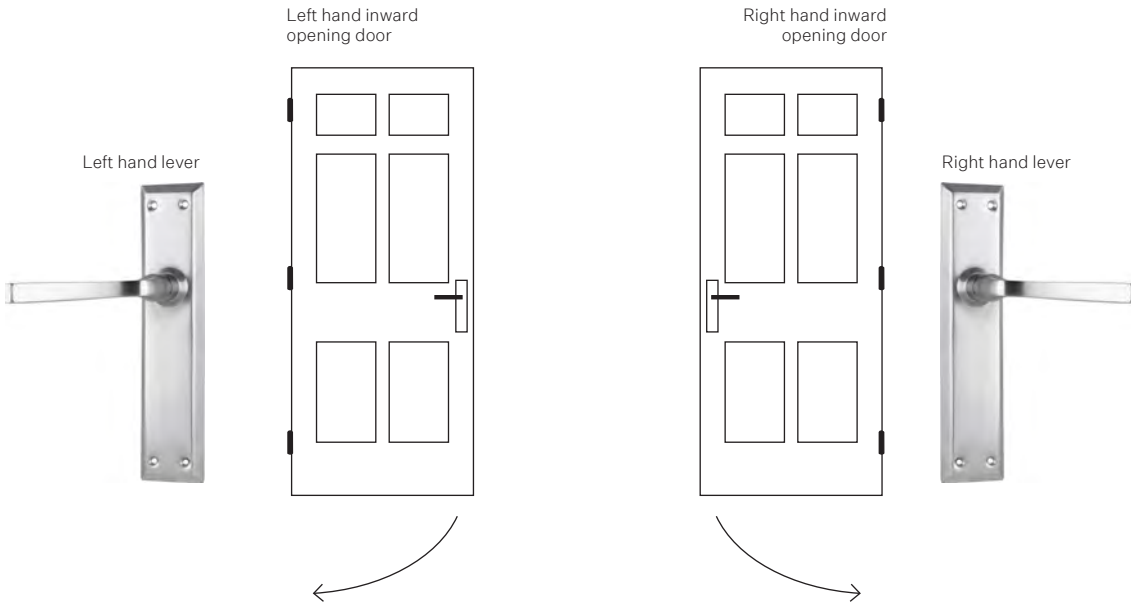

Technical Information

Find technical information on door lever handing and lift-off hinges below.

Left and Right Hand Door Levers

Determined by which hand you use to open an inward opening door. Simply add 'LH' for left hand, or 'RH' for right hand, to the end of any door furniture code when ordering half sets.