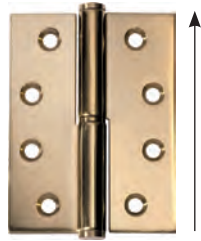

2578 AC

2978 MB

2678 CP

2778 SC

2528 RN

2628 PN

2728 SN

Hinges are supplied with matching stainless-steel screws, solid brass screws are also available on Page 114.

Hinges

Lift Off (W75xH100xT2.5mm)

See technical specifications on Page 147 for clarification of left and right hand lift off hinges.

2496 LH PB

2495 RH PB

2846 LH SB

2845 RH SB

2396 LH AB