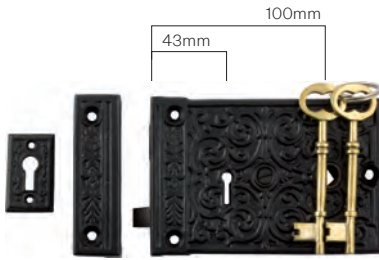

Rim Locks & Accessories

Rim Locks (Low Security)

*Door furniture to suit on Page 32

2002 PB
(W155xH105mm)

2000 MB/PB
(W155xH105mm)

2013 MB
(W155xH105mm)

2011 MB Rim Lock
(W80xH95mm)

2010 MB Ornate Rim Lock
(W130xH90mm)