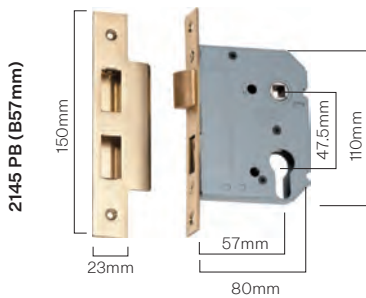

2171 CP
B57mm
2170 CP
B46mm

2179 SC
B57mm
2178 SC
B46mm

6157 RN
B57mm
6156 RN
B46mm

6165 PN
B57mm
6164 PN
B46mm

6173 SN
B57mm
6172 SN
B46mm

Euro (High Security)

- Solid brass face & striker plates
- Reinforced steel pins
- Latch retraction
- Reversible tongue
- 57 & 46mm backsets
- Tested over 130,000 cycles
- Fitting instructions supplied
- Download template from website