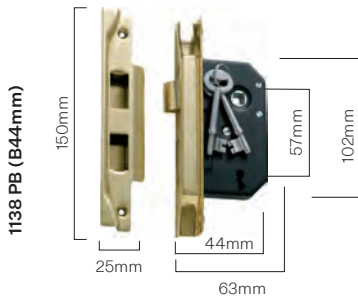

2210 CP
B44mm

**1133 SC
B57mm**

1132 SC
B44mm

Rebated 3 Lever (Low Security)

- Solid brass face & striker plates
- Reversible tongue
- Keyed alike or random keyed
- 13mm rebate
- 57 & 44mm backsets

**1139 PB
B57mm**