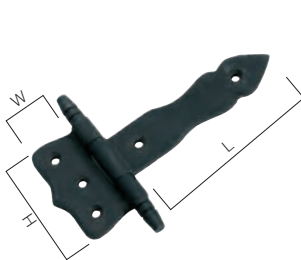

3813 AC
W16xH28mm

Trunk Accessories

Iron Hinges

3785 MB
L100xW22xH68mm
3749 MB
L70xW21xH55mm

3788 MB
L300xW28xH93mm
3787 MB
L195xW26xH80mm
3786 MB
L150xW24xH72mm

1853 MB
L165xH35mm

3791 MB (Iron)
W63xH38mm

3790 MB
L90xW39xH58mm