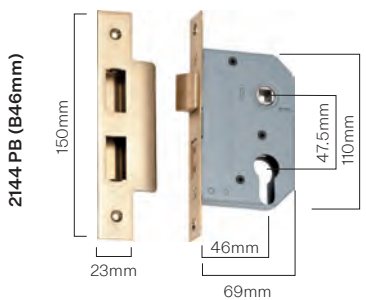

2171 CP
B57mm
2170 CP
B46mm

2179 SC
B57mm
2178 SC
B46mm

6157 RN
B57mm
6156 RN
B46mm

6165 PN
B57mm
6164 PN
B46mm

6173 SN
B57mm
6172 SN
B46mm

Euro (High Security)

- Solid brass face & striker plates
- Reinforced steel pins
- Latch retraction
- Reversible tongue
- 57 & 46mm backsets
- Tested over 130,000 cycles
- Fitting instructions supplied
- Download template from website