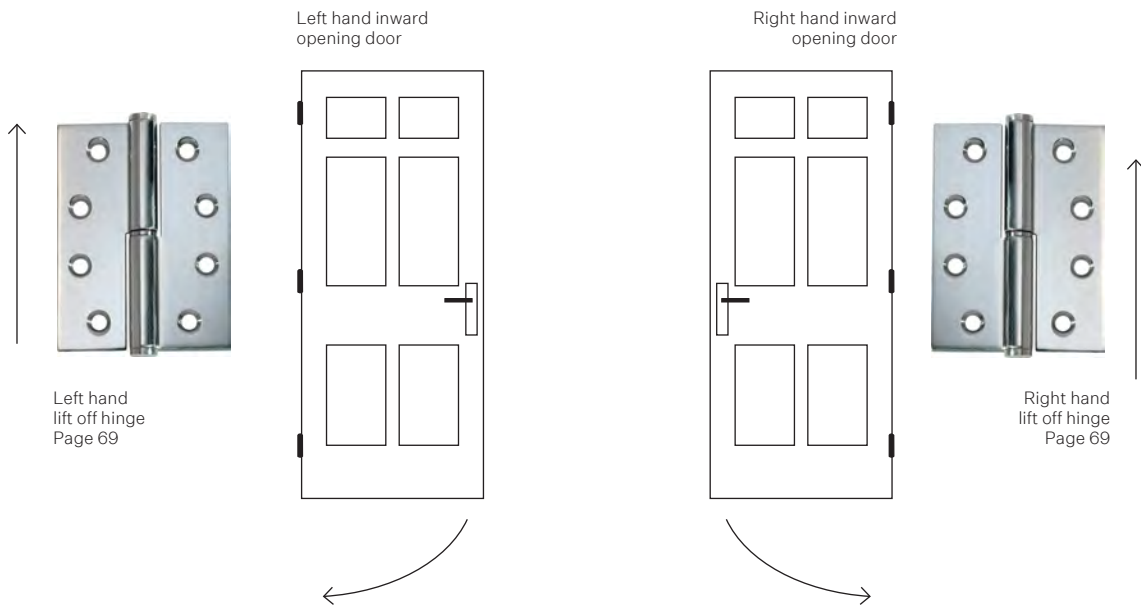

Left and Right Hand Lift-off Hinges

Lift off hinges allow a door to be removed from the outside when locked during an emergency.

Scan to discover a range of helpful resources on the TradCo website. Find installation guides, templates and videos, warranty information, digital catalogues and more.