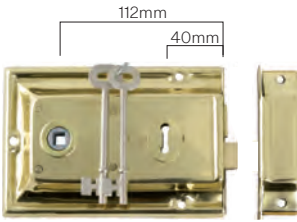

Rim Locks & Accessories

Rim Locks (Low Security)

*Door furniture to suit on Page 32

2002 PB
(W155xH105mm)