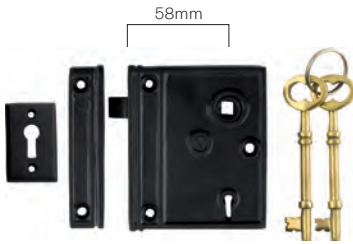

Rim Locks & Accessories

Rim Locks (Low Security)

*Door furniture to suit on Page 32

2002 PB
(W155xH105mm)

2000 MB/PB
(W155xH105mm)

2013 MB
(W155xH105mm)

2011 MB Rim Lock
(W80xH95mm)

2010 MB Ornate Rim Lock
(W130xH90mm)