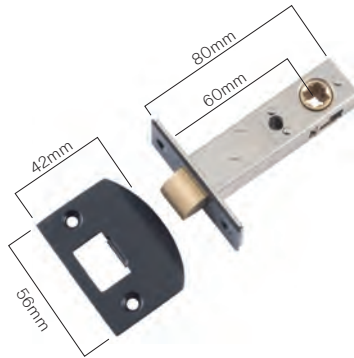

6159 RN
B57mm
 6158 RN
 B46mm

6167 PN
B57mm
 6166 PN
 B46mm

6175 SN
B57mm
 6174 SN
 B46mm

Tube Latches & Privacy Turns

Split Cam Tube Latches

(Brass face plate and striker, 3 different backset sizes)

Measurements also apply to privacy bolts.

9570 PB
B45mm

9586 MB
B60mm

6220 PN
B70mm

Finish	Backset Size	Split Cam Tube Latch	Hard Sprung Split Cam Tube Latch	Finish	Backset Size	Split Cam Tube Latch	Hard Sprung Split Cam Tube Latch
 Polished Brass	45mm	9570 PB	21510 PB	 Chrome Plate	45mm	9579 CP	21522 CP
	60mm	9571 PB	21511 PB		60mm	9580 CP	21523 CP
	70mm	9572 PB	21512 PB		70mm	9581 CP	21524 CP
 Satin Brass	45mm	6224 SB	21528 SB	 Satin Chrome	45mm	9582 SC	21525 SC
	60mm	6225 SB	21529 SB		60mm	9583 SC	21526 SC
	70mm	6226 SB	21530 SB		70mm	9584 SC	21527 SC
 Antique Brass	45mm	9573 AB	21513 AB	 Rumbled Nickel	45mm	6215 RN	21531 RN
	60mm	9574 AB	21514 AB		60mm	6216 RN	21532 RN
	70mm	9575 AB	21515 AB		70mm	6217 RN	21533 RN
 Antique Copper	45mm	9576 AC	21516 AC	 Polished Nickel	45mm	6218 PN	21534 PN
	60mm	9577 AC	21517 AC		60mm	6219 PN	21535 PN
	70mm	9578 AC	21518 AC		70mm	6220 PN	21536 PN
 Matt Black	45mm	9585 MB	21519 MB	 Satin Nickel	45mm	6221 SN	21537 SN
	60mm	9586 MB	21520 MB		60mm	6222 SN	21538 SN
	70mm	9587 MB	21521 MB		70mm	6223 SN	21539 SN