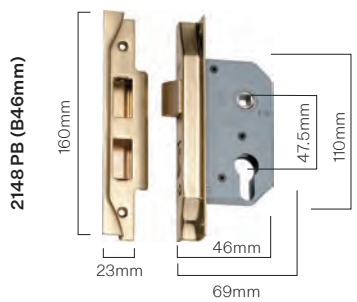

Rebated Euro (High Security)

- Solid brass face & striker plates
- Reinforced steel pins
- Latch retraction
- Reversible tongue
- 57 & 44mm backsets
- Tested over 130,000 cycles
- Fitting instructions supplied
- Download template from website
- 13mm rebate