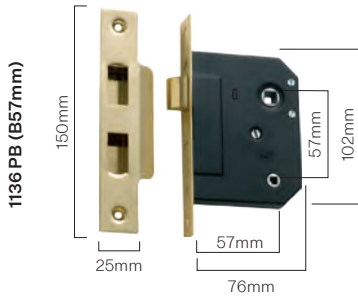

2214 CP
B44mm

**1159 SC
B57mm**

1158 SC
B44mm

*Spare keys (1129) are available for 3 lever locks. Please quote key number when ordering.

Internal Locks

Privacy (Low Security)

- Solid brass face & striker plates
- Reversible tongue
- 57 & 44mm backsets