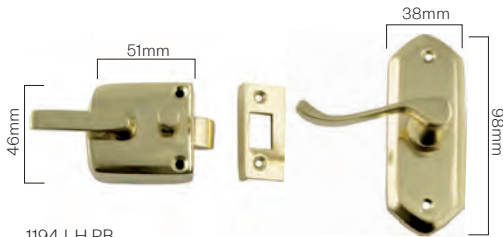

Screen Door Latches

Left Hand

1194 LH PB
P29mm

P40mm