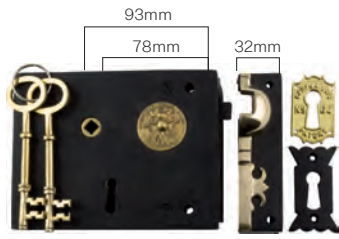

Rim Locks & Accessories

Carpenters Locks • Cast Iron

*Tongues not reversible.

2017 LH AF
(W150xH120mm)