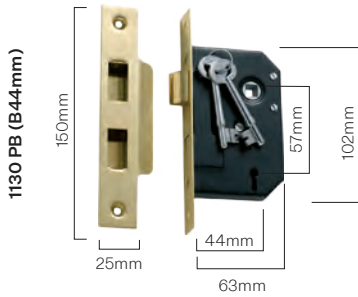

1363 CP

1364 SC

Oval Door Stop Spacers H15xD40mm

9843 PB
9844 AB
9845 AC
9846 MB
9847 CP
9848 SC
9851 PN
9852 SN
4508 SB

A.

B.

Locks, Latches & Hinges

Internal Locks	52
External Locks	53
Tube Latches & Privacy Turns	56
Escutcheons	58
Euro Cylinders	60
Rim Locks & Accessories	61
Screen Door Latches	62
French Door Fasteners	63
Hinges	64

Scan to explore our collection of Locks, Latches & Hinges

Internal Locks

3 Lever (Low Security)

- Solid brass face & striker plates
- Reversible tongue
- Keyed alike or random keyed
- 57 & 44mm backsets

**1131 PB
B57mm**