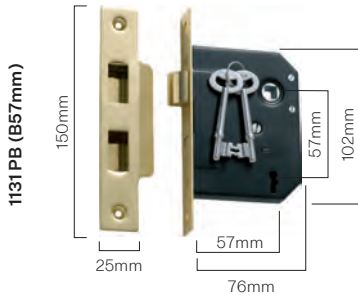

Internal Locks

3 Lever (Low Security)

- Solid brass face & striker plates
- Reversible tongue
- Keyed alike or random keyed
- 57 & 44mm backsets

Rebated 3 Lever (Low Security)

- Solid brass face & striker plates
- Reversible tongue
- Keyed alike or random keyed
- 13mm rebate
- 57 & 44mm backsets