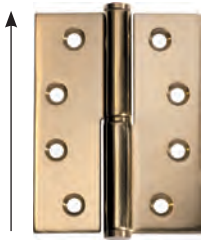

Hinges

Lift Off (W75xH100xT2.5mm)

See technical specifications on Page 147 for clarification of left and right hand lift off hinges.

2496 LH PB