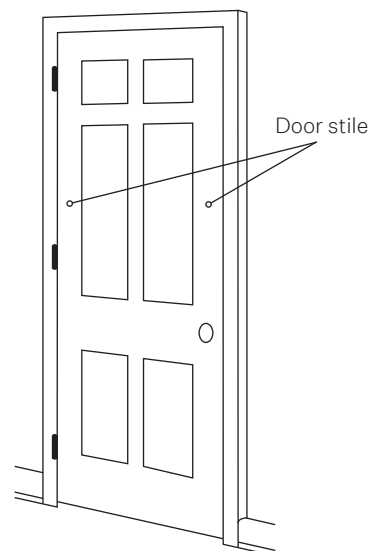

Internal Doors

Privacy:

If your door needs a thumb turn privacy function (e.g. bathroom, bedroom, toilet, etc.), there are 2 options you can choose from:

1. Long backplate privacy door furniture: you will require a privacy mortice lock⁵ with a privacy adaptor⁶ (adaptor included with all privacy door furniture).
2. Door knob / lever on rose: these products require a separate privacy bolt⁷ and privacy turn⁸.