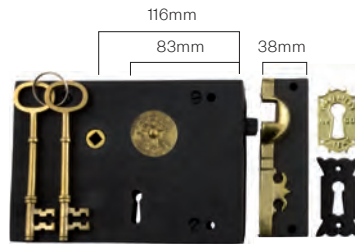

2005 LH AF
(W182xH128mm)