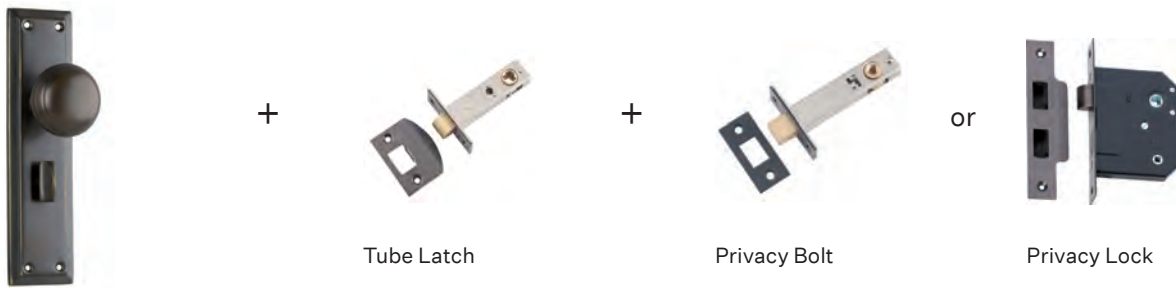

Step 3

Choose the correct locking mechanism:

Passage Set

Used when a door doesn't need to be locked.

Lever on Rose Passage Set

Used when a door doesn't need to be locked.

Privacy Set

Ideal for bathrooms, they have a thumb turn for privacy.

Lever on Rose Privacy Set

Ideal for bathrooms, they have a thumb turn for privacy.

Rebated Locks

Rebated doors are commonly referred to as french doors, they are designed to interlock to avoid swinging open.

Step 4

Choose the most appropriate hinge for your door type – consider height, weight and door thickness.

All TradCo hinges are solid brass and supplied with matching stainless-steel screws, solid brass screws are also available.

Hirline

- Easy to install, don't need to be recessed into door
- For internal light-weight doors

Loose Pin

- Loose pin enables easier removal of doors; simply remove the pin rather than unscrewing the hinge
- For internal doors only