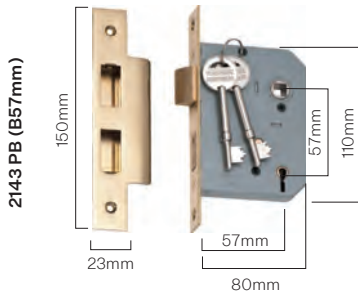

Internal Locks

Privacy (Low Security)

- Solid brass face & striker plates
- Reversible tongue
- 57 & 44mm backsets

External Locks

5 Lever (High Security)

- Solid brass face & striker plates
- Reinforced steel pins
- Anti pick curtain
- Reversible tongue
- 57 & 46mm backsets

- Keyed alike or random keyed
- Tested over 130,000 cycles
- Fitting instructions supplied
- Download template from website