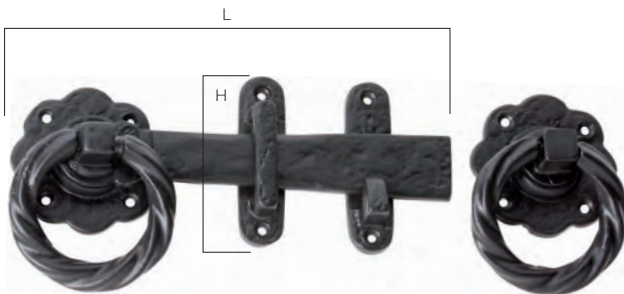

1906 MB

Fleur-de-Lis Hinge
(L400xH100mm • Decorative only)

1850 MB

Gate Hinges

1917 MB
L300xH100mm

1852 MB
L235xH120mm

Gate Latch and Rings

1868 MB
L200xH80mm