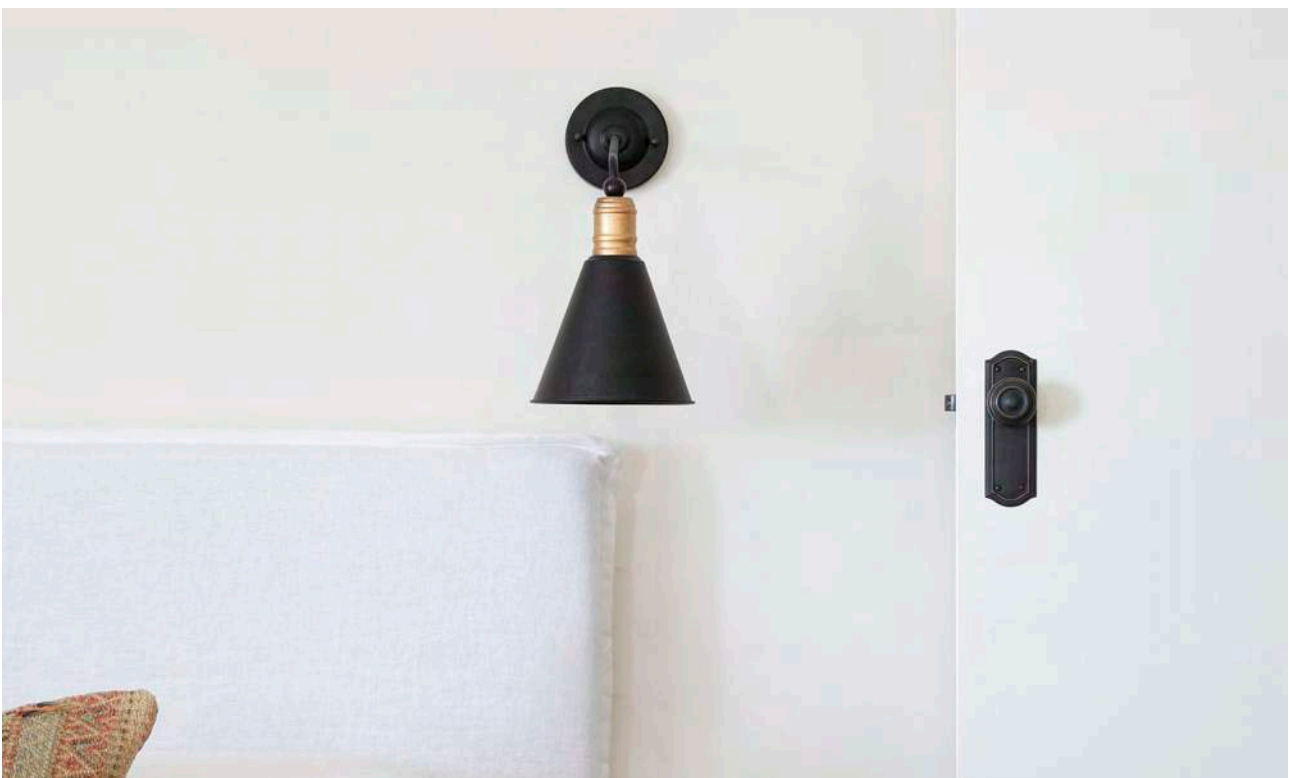

Richmond • Short Backplate (W50xH125xP62mm)

0980 PB

0840 AB

0990 AC

0880 CP

0883 SC

Door Knobs • Sheet Brass

Milled Edged • Large (P48xD52mm, BP52mm)