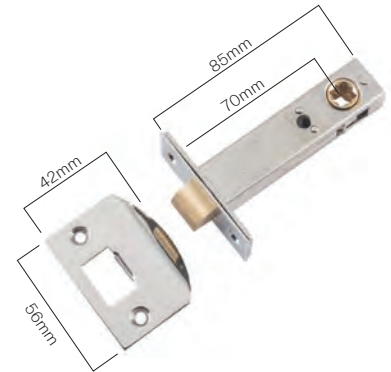

6159 RN
B57mm
 6158 RN
 B46mm

6167 PN
B57mm
 6166 PN
 B46mm

6175 SN
B57mm
 6174 SN
 B46mm

Tube Latches & Privacy Turns

Split Cam Tube Latches

(Brass face plate and striker, 3 different backset sizes)

Measurements also apply to privacy bolts.

9570 PB
B45mm

9586 MB
B60mm

6220 PN
B70mm

Finish	Backset Size	Split Cam Tube Latch	Hard Sprung Split Cam Tube Latch	Finish	Backset Size	Split Cam Tube Latch	Hard Sprung Split Cam Tube Latch
 Polished Brass	45mm	9570 PB	21510 PB	 Chrome Plate	45mm	9579 CP	21522 CP
	60mm	9571 PB	21511 PB		60mm	9580 CP	21523 CP
	70mm	9572 PB	21512 PB		70mm	9581 CP	21524 CP
 Satin Brass	45mm	6224 SB	21528 SB	 Satin Chrome	45mm	9582 SC	21525 SC
	60mm	6225 SB	21529 SB		60mm	9583 SC	21526 SC
	70mm	6226 SB	21530 SB		70mm	9584 SC	21527 SC
 Antique Brass	45mm	9573 AB	21513 AB	 Rumbled Nickel	45mm	6215 RN	21531 RN
	60mm	9574 AB	21514 AB		60mm	6216 RN	21532 RN
	70mm	9575 AB	21515 AB		70mm	6217 RN	21533 RN
 Antique Copper	45mm	9576 AC	21516 AC	 Polished Nickel	45mm	6218 PN	21534 PN
	60mm	9577 AC	21517 AC		60mm	6219 PN	21535 PN
	70mm	9578 AC	21518 AC		70mm	6220 PN	21536 PN
 Matt Black	45mm	9585 MB	21519 MB	 Satin Nickel	45mm	6221 SN	21537 SN
	60mm	9586 MB	21520 MB		60mm	6222 SN	21538 SN
	70mm	9587 MB	21521 MB		70mm	6223 SN	21539 SN