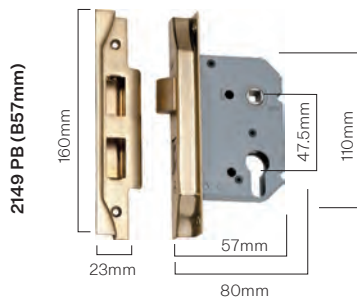

Rebated Euro (High Security)

- Solid brass face & striker plates
- Reinforced steel pins
- Latch retraction
- Reversible tongue
- 57 & 44mm backsets
- Tested over 130,000 cycles
- Fitting instructions supplied
- Download template from website
- 13mm rebate