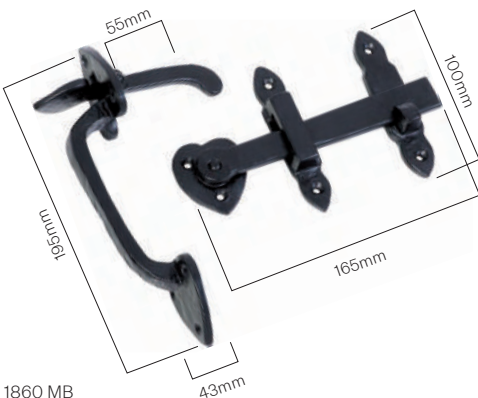

1906 MB

Fleur-de-Lis Hinge
(L400xH100mm • Decorative only)

1850 MB

Gate Hinges

1917 MB
L300xH100mm

1852 MB
L235xH120mm

Gate Latch and Rings

1868 MB
L200xH80mm

Ring D70mm
BPD60mm

Ring Only
(D70 BPD60mm)

1869 MB

Door Stud
(W19xH19mm)

1855 MB

Suffolk Latches

1860 MB

1916 MB