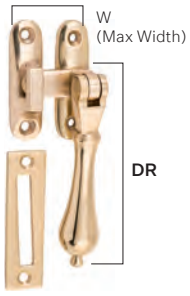

9641 MB

1777 CP

1779 SC

9805 SN

Casement Window Fasteners

Teardrop (W40xP30mm DR95mm)

1730 PB

2310 AB