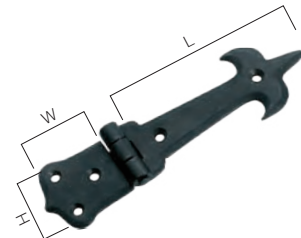

3813 AC
W16xH28mm

Trunk Accessories

Iron Hinges

3785 MB
L100xW22xH68mm
3749 MB
L70xW21xH55mm

3788 MB
L300xW28xH93mm
3787 MB
L195xW26xH80mm
3786 MB
L150xW24xH72mm

1853 MB
L165xH35mm

3791 MB (Iron)
W63xH38mm

3790 MB
L90xW39xH58mm