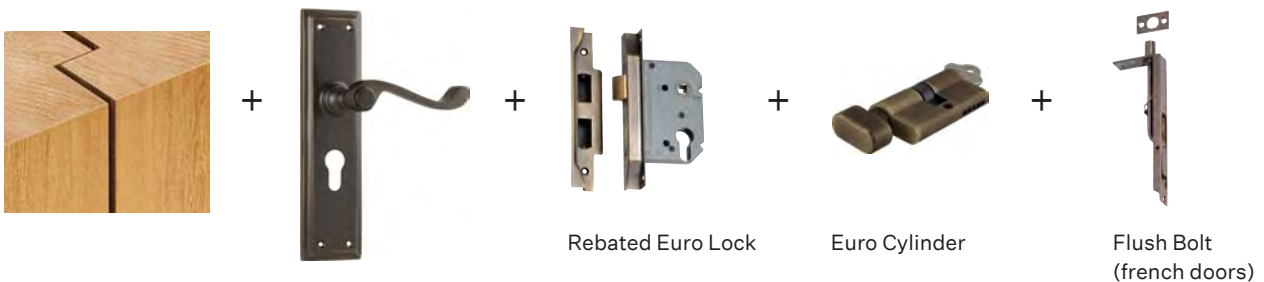

Step 3

Choose the correct locking mechanism:

Passage Set

Used when a door doesn't need to be locked.

Lever on Rose Passage Set

Used when a door doesn't need to be locked.

Privacy Set

Ideal for bathrooms, they have a thumb turn for privacy.

Lever on Rose Privacy Set

Ideal for bathrooms, they have a thumb turn for privacy.

Rebated Locks

Rebated doors are commonly referred to as french doors, they are designed to interlock to avoid swinging open.

Step 4

Choose the most appropriate hinge for your door type – consider height, weight and door thickness.

All TradCo hinges are solid brass and supplied with matching stainless-steel screws, solid brass screws are also available.

Ball Bearing

- A premium hinge
- Durable, smoother and quieter
- Can be used on solid core doors, both external and internal (including some oversized doors)

Fixed Pin (Butt Hinge)

- Standard choice for internal or external doors which are not too heavy
- Mortice flush into jam and door