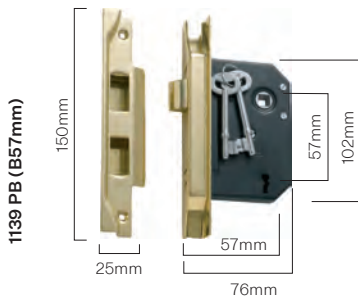

2210 CP
B44mm

**1133 SC
B57mm**

1132 SC
B44mm

Rebated 3 Lever (Low Security)

- Solid brass face & striker plates
- Reversible tongue
- Keyed alike or random keyed
- 13mm rebate
- 57 & 44mm backsets

**1139 PB
B57mm**