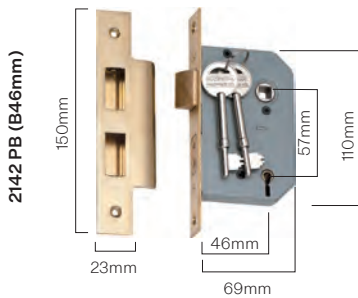

Internal Locks

Privacy (Low Security)

- Solid brass face & striker plates
- Reversible tongue
- 57 & 44mm backsets

External Locks

5 Lever (High Security)

- Solid brass face & striker plates
- Reinforced steel pins
- Anti pick curtain
- Reversible tongue
- 57 & 46mm backsets

- Keyed alike or random keyed
- Tested over 130,000 cycles
- Fitting instructions supplied
- Download template from website