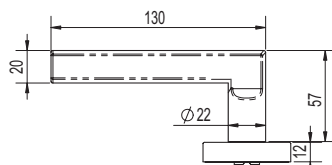

### LEVER 4 - PRIVACY

**PRIVACY LATCH**

**ROSE DIMENSIONS**

54mm diameter x 12mm

**MATERIALS**

All visible surfaces 304 stainless steel

**LATCHES**

Privacy sets are supplied with a 60mm backset privacy latch which includes an activating pin for the inside of the door and an external emergency release function. The latch is automatically released when the internal handle is operated and is easily adapted for both open in and open out applications. All latches are supplied with industry standard "T" strikes and strike box