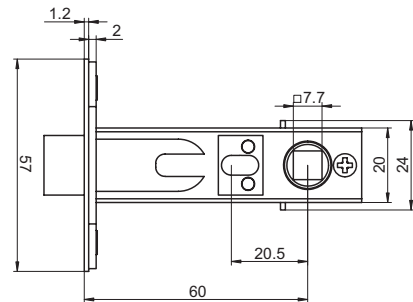

### LEVER 4 - PRIVACY

**PRIVACY LATCH**

**ROSE DIMENSIONS**

54mm diameter x 12mm

**MATERIALS**

All visible surfaces 304 stainless steel

**LATCHES**

Privacy sets are supplied with a 60mm backset privacy latch which includes an activating pin for the inside of the door and an external emergency release function. The latch is automatically released when the internal handle is operated and is easily adapted for both open in and open out applications. All latches are supplied with industry standard "T" strikes and strike box

### LEVER 4 - PASSAGE / DUMMY

**ROSE DIMENSIONS**

54mm diameter x 12mm

**MATERIALS**

All visible surfaces 304 stainless steel

**LATCHES**

Passage sets are available with a 60mm backset tubular latch and is easily adapted for both open in and open out applications. All latches are supplied with industry standard "T" strikes and strike box