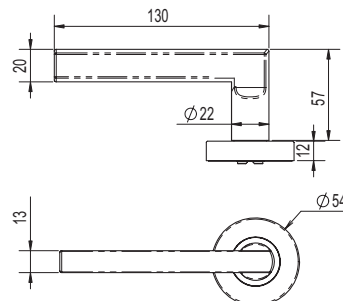

LEVER 4 - PASSAGE / DUMMY