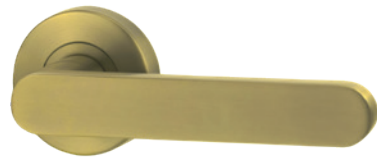

Bedroom

PASSAGE LEVER & LATCH/DUMMY LEVER

LEVER 3 - PASSAGE / DUMMY