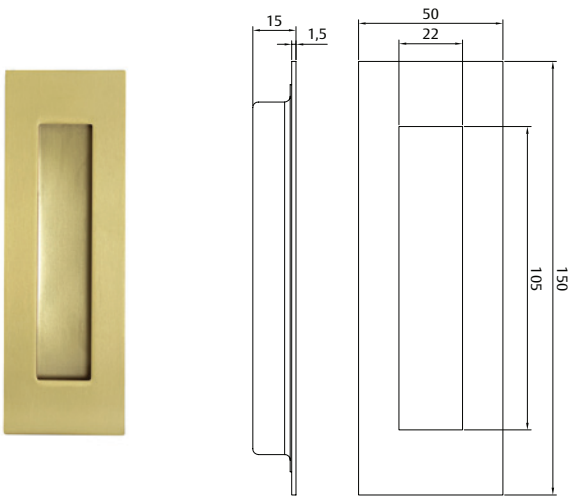

Kitchen Pantries & Sliding Doors

FLUSH PULL, PRIVACY CAVITY DOOR SLIDER

Materials

304 stainless steel

Finish

- PVD Satin Brass
- PVD Satin Gunmetal
- Powder Coated Matt Black