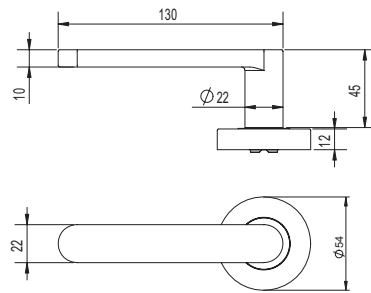

Bedroom

PASSAGE LEVER & LATCH/DUMMY LEVER

LEVER 3 - PASSAGE / DUMMY