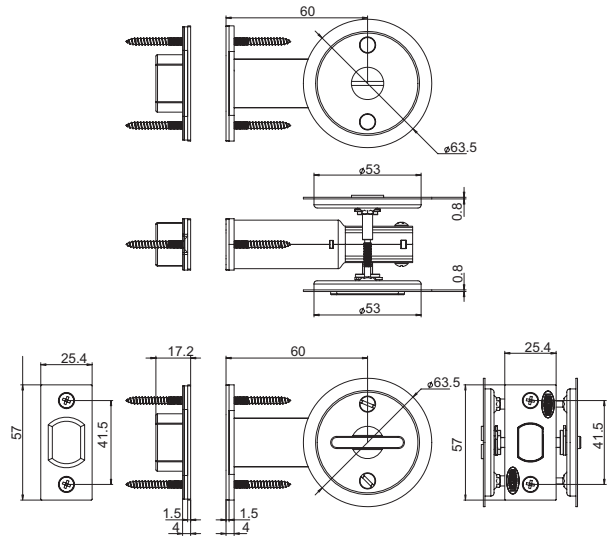

PREP HOLE

54mm diameter

MATERIALS

All visible surfaces 304 stainless steel

DOOR THICKNESS

32-45mm (SB & GM), 32-40mm (MBK) sliding door

FINISH

- PVD Satin Brass
- PVD Satin Gunmetal
- Powder Coated Matt Black

STANDARDS & COMPLIANCE

D6

Tested to AS4145.2 2008 for Durability passing D6 - 100,000 cycles

Tested to AS4145.2 2008 for Neutral Salt Spray, passing C6 - 168 hours