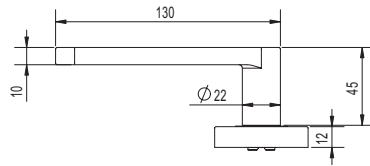

### LEVER 4 - PRIVACY

**PRIVACY LATCH**

**ROSE DIMENSIONS**

54mm diameter x 12mm

**MATERIALS**

All visible surfaces 304 stainless steel

**LATCHES**

Privacy sets are supplied with a 60mm backset privacy latch which includes an activating pin for the inside of the door and an external emergency release function. The latch is automatically released when the internal handle is operated and is easily adapted for both open in and open out applications. All latches are supplied with industry standard "T" strikes and strike box