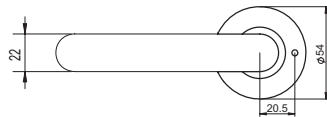

### LEVER 4 - PRIVACY

**PRIVACY LATCH**

**ROSE DIMENSIONS**

54mm diameter x 12mm

**MATERIALS**

All visible surfaces 304 stainless steel

**LATCHES**

Privacy sets are supplied with a 60mm backset privacy latch which includes an activating pin for the inside of the door and an external emergency release function. The latch is automatically released when the internal handle is operated and is easily adapted for both open in and open out applications. All latches are supplied with industry standard "T" strikes and strike box