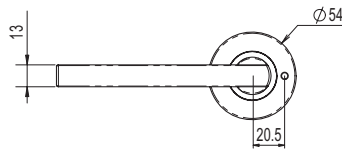

### LEVER 4 - PRIVACY

**PRIVACY LATCH**

**ROSE DIMENSIONS**

54mm diameter x 12mm

**MATERIALS**

All visible surfaces 304 stainless steel

**LATCHES**

Privacy sets are supplied with a 60mm backset privacy latch which includes an activating pin for the inside of the door and an external emergency release function. The latch is automatically released when the internal handle is operated and is easily adapted for both open in and open out applications. All latches are supplied with industry standard "T" strikes and strike box