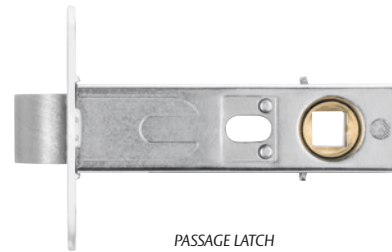

## PASSAGE LEVER & LATCH/DUMMY LEVER

### LEVER 3 - PASSAGE / DUMMY

### LEVER 4 - PASSAGE / DUMMY

**ROSE DIMENSIONS**

54mm diameter x 12mm

**MATERIALS**

All visible surfaces 304 stainless steel

**LATCHES**

Passage sets are available with a 60mm backset tubular latch and is easily adapted for both open in and open out applications. All latches are supplied with industry standard "T" strikes and strike box