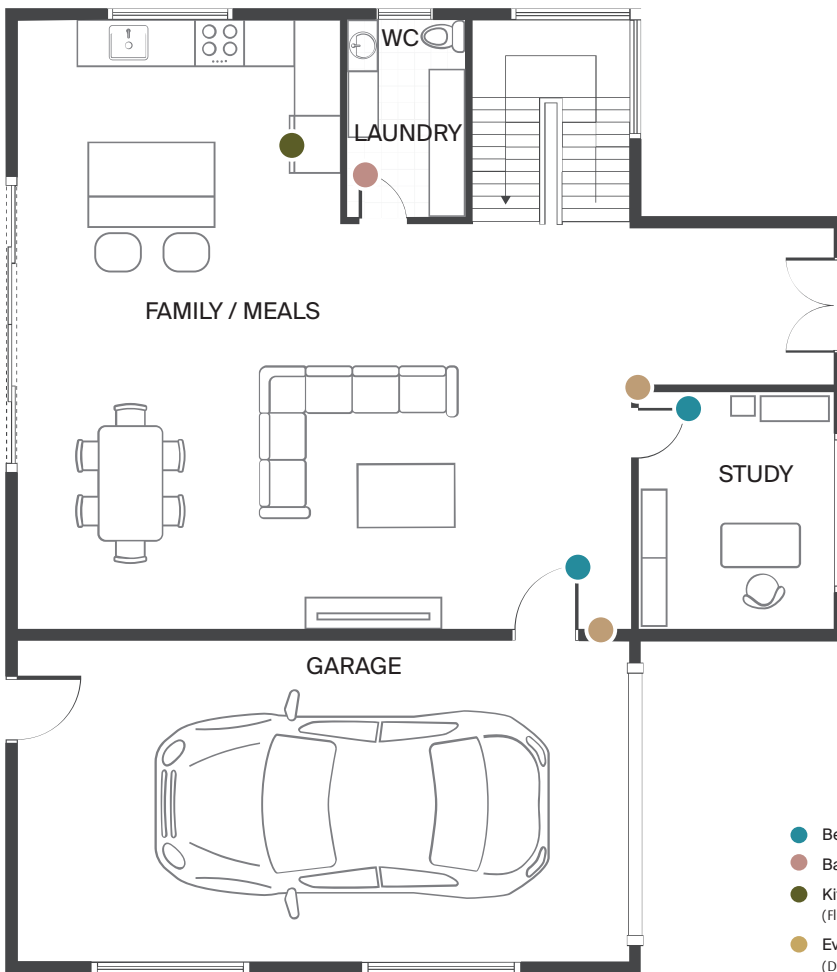

— Nate Berkus, Interior Designer

- Bedroom (Passage / Dummy Lever)
- Bathroom / Ensuite (Privacy Leverset)
- Kitchen Pantries, other Sliding Doors (Flush Pull, Edge Pull and Cavity Slider Privacy Set)
- Every Internal Door (Door Stop)

# Bathroom/Ensuite