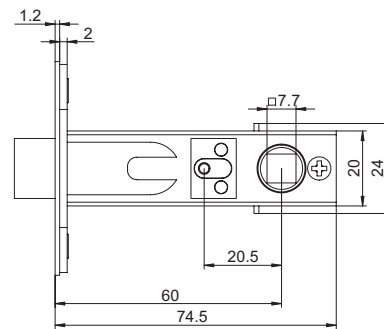

### LEVER 4 - PRIVACY

**PRIVACY LATCH**

**ROSE DIMENSIONS**

54mm diameter x 12mm

**MATERIALS**

All visible surfaces 304 stainless steel

**LATCHES**

Privacy sets are supplied with a 60mm backset privacy latch which includes an activating pin for the inside of the door and an external emergency release function. The latch is automatically released when the internal handle is operated and is easily adapted for both open in and open out applications. All latches are supplied with industry standard "T" strikes and strike box