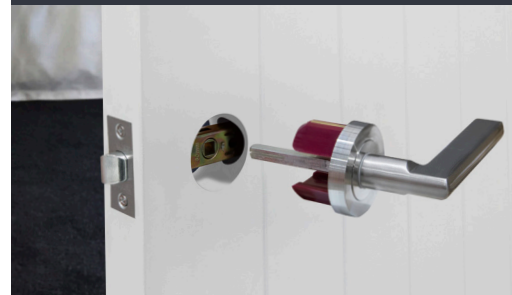

Solar

- 9058 Lever Set
- 9058D Dummy Lever - Single (non handed)
- 9059 Passage Set
- 9060 Privacy Set
- 9057 Locking Set
- 9061 Privacy Set - Integrated
- 57mm Ø rose

Helix

- 9030 Lever Set
- 9030LD Dummy Lever - Single (LH)
- 9030RD Dummy Lever - Single (RH)
- 9031 Passage Set
- 9032 Privacy Set
- 9033 Locking Set
- 9054 Privacy Set - Integrated
- 57mm Ø rose

Apex Elite

- 9036 Lever Set
- 9036D Dummy Lever - Single (non handed)
- 9037 Passage Set
- 9038 Privacy Set
- 9039 Locking Set
- 9055 Privacy Set - Integrated
- 57mm square rose

Finishes:

Corbel Elite

- 9040 Lever Set
- 9040D Dummy Lever - Single (non handed)
- 9041 Passage Set
- 9042 Privacy Set
- 9043 Locking Set
- 9056 Privacy Set - Integrated
- 57mm square rose

- > Fitted to your door using Windsor's rapidFIT installation system, increasing both install speed and overall strength
- > Suits 48mm drillout
- > Small 57mm screw-on rose with concealed fixings
- > Matching accessories available for all finishes
- > Solid aluminium construction

Handing for Single/Dummy Handles

Left Hand
LH

Right Hand
RH

- > Lever Set - includes levers only
- > Dummy Lever - includes single lever handle and 1152 dummy mount
- > Passage Set - includes levers and 1357 tubular latch - 60mm backset
- > Privacy Set - includes levers, 60mm backset Tubular Latch and Privacy Bolt, Turn and Escape
- > Locking Set - includes levers, 1143 Euro Mortice Lock, Escutcheons and 1148 Euro Cylinder and Turn
- > Integrated Privacy Set - includes levers and 60mm backset Tubular Privacy Latch