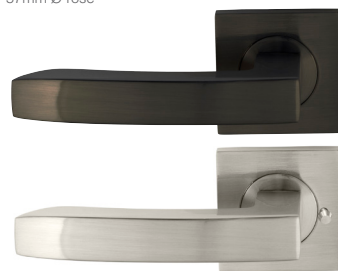

Apex

- 9018 Lever Set
- 9018D Dummy Lever - Single (non handed)
- 9019 Passage Set
- 9020 Privacy Set
- 9021 Locking Set
- 9051 Privacy Set - Integrated
- 57mm Ø rose

Corbel

- 9022 Lever Set
- 9022D Dummy Lever - Single (non handed)
- 9023 Passage Set
- 9024 Privacy Set
- 9025 Locking Set
- 9052 Privacy Set - Integrated
- 57mm Ø rose

Solar

- 9058 Lever Set
- 9058D Dummy Lever - Single (non handed)
- 9059 Passage Set
- 9060 Privacy Set
- 9057 Locking Set
- 9061 Privacy Set - Integrated
- 57mm Ø rose

Helix

- 9030 Lever Set
- 9030LD Dummy Lever - Single (LH)
- 9030RD Dummy Lever - Single (RH)
- 9031 Passage Set
- 9032 Privacy Set
- 9033 Locking Set
- 9054 Privacy Set - Integrated
- 57mm Ø rose

Apex Elite

- 9036 Lever Set
- 9036D Dummy Lever - Single (non handed)
- 9037 Passage Set
- 9038 Privacy Set
- 9039 Locking Set
- 9055 Privacy Set - Integrated
- 57mm square rose

Finishes:

Corbel Elite

- 9040 Lever Set
- 9040D Dummy Lever - Single (non handed)
- 9041 Passage Set
- 9042 Privacy Set
- 9043 Locking Set
- 9056 Privacy Set - Integrated
- 57mm square rose

- > Fitted to your door using Windsor's rapidFIT installation system, increasing both install speed and overall strength
- > Suits 48mm drillout
- > Small 57mm screw-on rose with concealed fixings
- > Matching accessories available for all finishes
- > Solid aluminium construction