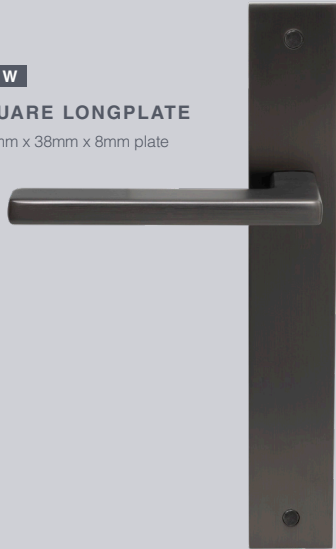

SQUARE LONGPLATE

240mm x 38mm x 8mm plate

GRAPHITE NICKEL