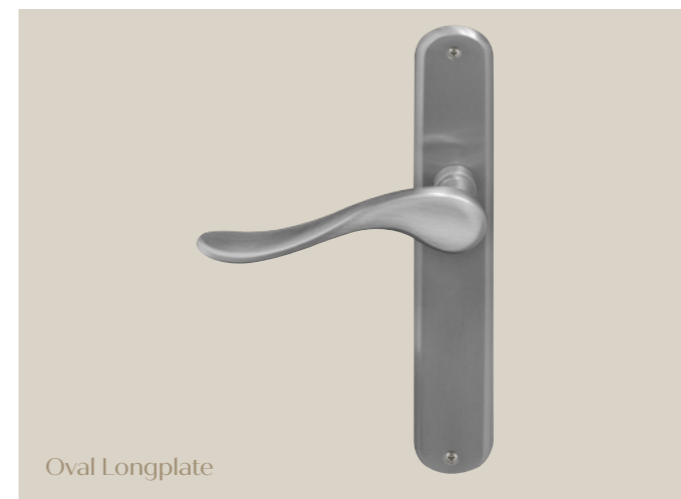

haven

Classic elegance meets modern aesthetics expressed by a graceful curvature that follows the contour of your hand.

Reminiscent of a wing, the changing shapes forge a luminous glow.

Small Rose

52mm Ø rose
Shown in RB*

- 8167 ..... Lever Set
- 8167LD ..... Dummy Lever - LH
- 8167RD ..... Dummy Lever - RH
- 8240 ..... Passage Set
- 8241 ..... Privacy Set
- 8243 ..... E85 Entrance Set

Large Rose

64mm Ø rose
Shown in RLB*

- 8196 ..... Lever Set

> Large rose option ideal for retro-fit

Square Longplate

265mm x 42mm x 10mm plate
Shown in DRB*

- 8194 ..... Blank (pic)
- 8194L ..... Standard Keyhole
- 8194LD ..... Dummy Lever - LH
- 8194RD ..... Dummy Lever - RH
- 8194-E48 ..... Euro Keyhole
- 8194-E85 ..... Euro Keyhole
- 8244 ..... Passage Set
- 8245 ..... Privacy Set
- 8246 ..... E48 Entrance Set
- 8247 ..... E85 Entrance Set

Oval Longplate

255mm x 42mm x 10mm plate
Shown in SC*

- 8168 ..... Blank (pic)
- 8168L ..... Standard Keyhole
- 8168LD ..... Dummy Lever - LH
- 8168RD ..... Dummy Lever - RH
- 8168-E48 ..... Euro Keyhole
- 8168-E85 ..... Euro Keyhole
- 8248 ..... Passage Set
- 8249 ..... Privacy Set
- 8250 ..... E48 Entrance Set
- 8251 ..... E85 Entrance Set

Traditional Longplate

255mm x 50mm x 10mm plate
Shown in BHB*

- 8169 ..... Blank (pic)
- 8169L ..... Standard Keyhole
- 8169LD ..... Dummy Lever - LH
- 8169RD ..... Dummy Lever - RH
- 8169-E48 ..... Euro Keyhole
- 8169-E85 ..... Euro Keyhole
- 8252 ..... Passage Set
- 8253 ..... Privacy Set
- 8254 ..... E48 Entrance Set
- 8255 ..... E85 Entrance Set

* See last page for list of finishes and what is included in each set