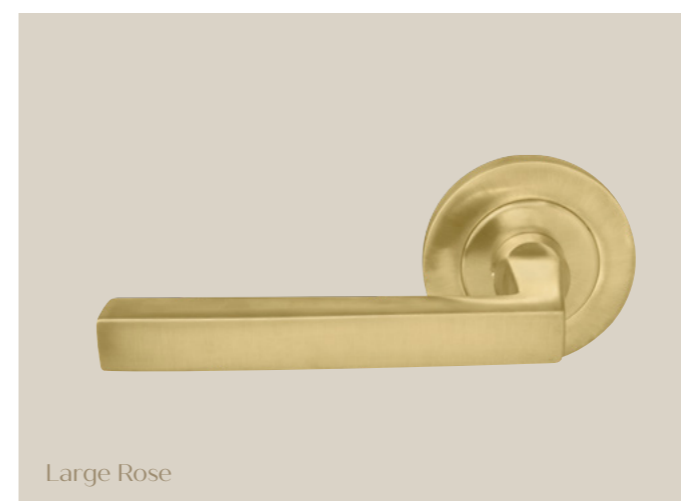

federal

The solid surfaces of the lever join the rose or longplate with contoured detailing.

Pronounced accents make a bold statement that confidently blends colonial and Italian style.

Small Rose

52mm Ø rose
Shown in BHB*

- 8221 ..... Lever Set
- 8221D ..... Dummy Lever
- 8222 ..... Passage Set
- 8227 ..... Privacy Set
- 8229 ..... E85 Entrance Set

Large Rose

64mm Ø rose
Shown in MSB*

- 8226 ..... Lever Set
- > Large rose option ideal for retro-fit

Square Longplate

265mm x 42mm x 10mm plate
Shown in DRB*

8225 ..... Blank (pic)	8225-E85 .... Euro Keyhole
8225L ..... Standard Keyhole	8275 ..... Passage Set
8225LD ..... Dummy Lever - LH	8276 ..... Privacy Set
8225RD ..... Dummy Lever - RH	8277 ..... E48 Entrance Set
8225-E48 .... Euro Keyhole	8288 ..... E85 Entrance Set

* See last page for list of finishes and what is included in each set