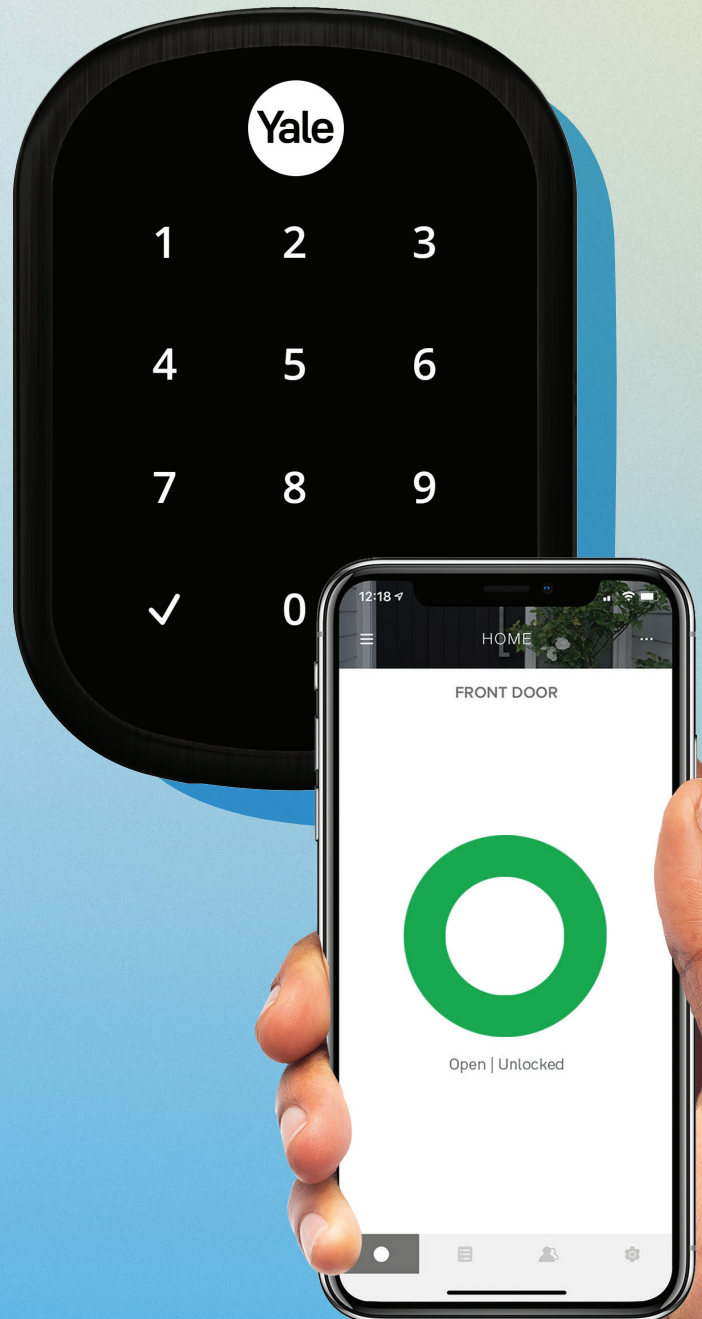

Smart Ready

Assure Lock[®] SL

Combining high security with cutting-edge technology, the Yale Assure Lock SL is a smart security solution for the modern lifestyle.

With the Assure Lock SL, coming home is effortless! Unlock your door conveniently by entering your PIN code on the lock's keypad, pressing the 'open' button in the Yale Home App, or activating the App's 'Auto-Unlock' feature for the ultimate convenience—your door will unlock automatically as you approach.

Upgrade your access control by managing and monitoring your lock from anywhere*. Receive instant notifications about who is coming and going, grant guest access, and check whether your door is open or closed—all from the palm of your hand.

Enjoy peace of mind, protected by a Yale Lock with more than 180 years of security expertise built in.

Trusted every day

Features

Touchscreen Keypad

Unlock by entering your PIN code and lock-up with a simple tap of the keypad.

Auto-Unlock

Enjoy having your door automatically unlock as you approach with your smartphone.

Door Position Sensor

With DoorSense™ you will know if your door is locked, unlocked or open.

Battery Back-Up

Never lose power, the lock can be energized with a 9V battery.