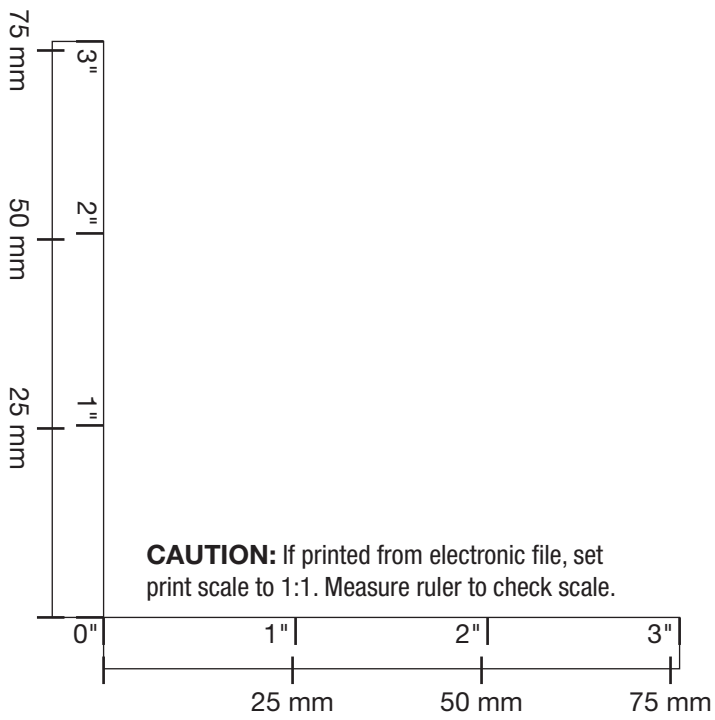

See Latch Installation Template for detail.

Copyright © Yale Security Inc., an ASSA ABLOY Group Company. All rights reserved. Reproduction in whole or in part without the express written permission of Yale Security Inc. is prohibited.