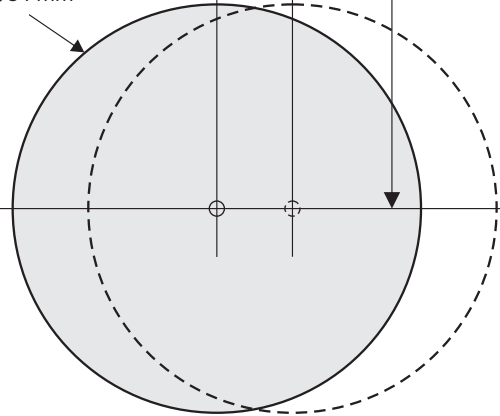

Libi™ Digital
Lock Keyed

P/No. YLBD226-TEMPLATE-SHEET (1)

TEMPLATE

Mark $\varnothing 25.4$ mm hole at centre of door edge.

FOR BACKSET 70 mm

FOR BACKSET 60 mm

99.7 mm

$\varnothing 54$ mm

150 x 140 mm