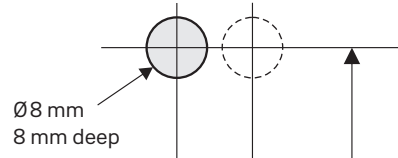

Libi™ Digital
Lock Keyed

P/No. YLBD226-TEMPLATE-SHEET (1)

TEMPLATE

Mark $\varnothing 25.4$ mm hole at centre of door edge.

FOR BACKSET 70 mm

FOR BACKSET 60 mm

99.7 mm

$\varnothing 54$ mm

150 x 140 mm