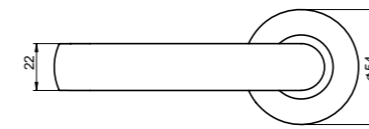

Lever 1 - Privacy

Bathroom / Ensuite / Toilet

● Application 3 - Privacy Lever and Latch

TUBULAR LATCH

Simplicity Series Leverset Accessories. The passage latch is supplied with mounting wood screws, T striker and strike box.

- 60mm fixed backset
- 7.6mm Spindle
- Open in and Open out Doors
  (Privacy latch bolt can be rotated for correct handing)
- Vertical through fixing for leverset

LEVERSETS & ESCUTCHEONS

- 304 grade stainless steel finish
- Lever rose measures 55mm diameter x 12mm
- Yale Simplicity Series Leversets, have been successfully tested up to 2 hours on fire door assemblies (depending on type of doorset) in accordance with Australian Standard AS1905.1:2005, Fire Resistant Doorsets

Privacy Pin

Privacy is activated by the pushing the pin on the inside of the door. The privacy pin will kick off when the lever is rotated from the inside.

COMPLIANCE

- ♿ The range includes AS1428.1 compliant levers
- ♿ Door Thickness 32-45mm