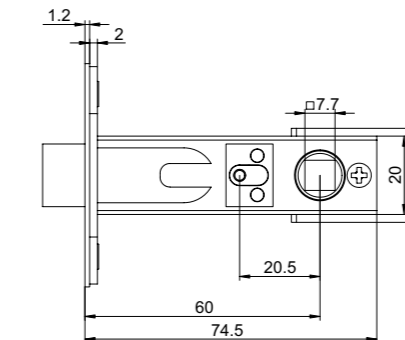

### LEVERSETS & ESCUTCHEONS

- 304 grade stainless steel finish
- Lever rose measures 55mm diameter x 12mm
- Yale Simplicity Series Leversets, have been successfully tested up to 2 hours on fire door assemblies (depending on type of doorset) in accordance with Australian Standard AS1905.1:2005, Fire Resistant Doorsets

### COMPLIANCE

- ♿ The range includes AS1428.1 compliant levers
- ♿ Door Thickness 32-45mm

Lever 1 - Privacy

Lever 3 - Privacy

Lever 2 - Privacy

Simplicity Privacy Latch