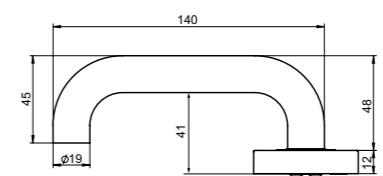

Lever 2 - Passage