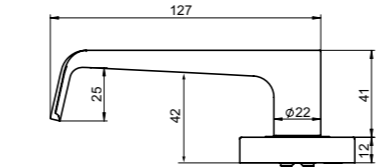

Lever 1 - Passage