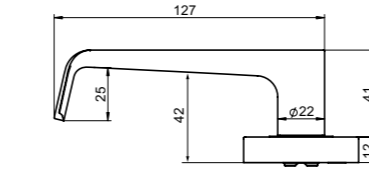

Lever 1 - Privacy