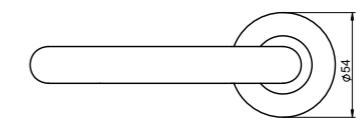

Lever 2 - Passage

Bedroom

● **Application 2** - Passage Lever and Latch are provided separately. (Passage leverset can be used with both the Mortice Lock and Tubular Latch)

TUBULAR LATCH

Simplicity Series Leverset Accessories. The passage latch is supplied with mounting wood screws, T striker and strike box.

- 60mm fixed backset
- 7.6mm Spindle
- Open in and Open out Doors
- Horizontal through fixing for leverset

Note: The Yale latch is not required for pre-latched / hung doors.

LEVERSETS & ESCUTCHEONS

- 304 grade stainless steel finish
- Lever rose measures 55mm diameter x 12mm
- Yale Simplicity Series Leversets, have been successfully tested up to 2 hours on fire door assemblies (depending on type of doorset) in accordance with Australian Standard AS1905.1:2005, Fire Resistant Doorsets

Handing

A removable stop plate allows these symmetrically designed levers to be handed as either an operable or fixed lever on site.

Note: Fixed levers can be used on cupboard or wardrobe doors.

COMPLIANCE

- ♿ The range includes AS1428.1 compliant levers
- ♿ Door Thickness 32-45mm