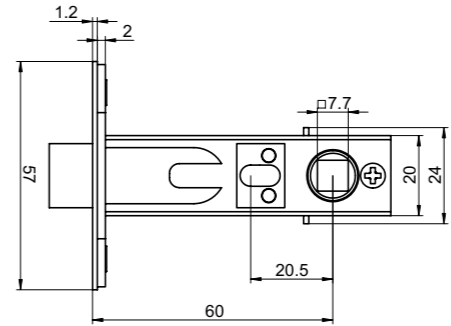

Simplicity Passage Latch

Bedroom

● **Application 2** - Passage Lever and Latch are provided separately. (Passage leverset can be used with both the Mortice Lock and Tubular Latch)

TUBULAR LATCH

Simplicity Series Leverset Accessories. The passage latch is supplied with mounting wood screws, T striker and strike box.

- 60mm fixed backset
- 7.6mm Spindle
- Open in and Open out Doors
- Horizontal through fixing for leverset

Note: The Yale latch is not required for pre-latched / hung doors.

LEVERSETS & ESCUTCHEONS

- 304 grade stainless steel finish
- Lever rose measures 55mm diameter x 12mm
- Yale Simplicity Series Leversets, have been successfully tested up to 2 hours on fire door assemblies (depending on type of doorset) in accordance with Australian Standard AS1905.1:2005, Fire Resistant Doorsets

Handing

A removable stop plate allows these symmetrically designed levers to be handed as either an operable or fixed lever on site.

Note: Fixed levers can be used on cupboard or wardrobe doors.

COMPLIANCE

- ♿ The range includes AS1428.1 compliant levers
- ♿ Door Thickness 32-45mm