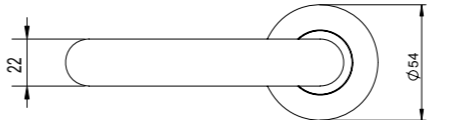

Lever 3 - Passage

Bedroom

● **Application 2** - Passage Lever and Latch are provided separately. (Passage leverset can be used with both the Mortice Lock and Tubular Latch)

TUBULAR LATCH

Simplicity Series Leverset Accessories. The passage latch is supplied with mounting wood screws, T striker and strike box.

- 60mm fixed backset
- 7.6mm Spindle
- Open in and Open out Doors
- Horizontal through fixing for leverset

Note: The Yale latch is not required for pre-latched / hung doors.

LEVERSETS & ESCUTCHEONS

- 304 grade stainless steel finish
- Lever rose measures 55mm diameter x 12mm
- Yale Simplicity Series Leversets, have been successfully tested up to 2 hours on fire door assemblies (depending on type of doorset) in accordance with Australian Standard AS1905.1:2005, Fire Resistant Doorsets

Handing

A removable stop plate allows these symmetrically designed levers to be handed as either an operable or fixed lever on site.

Note: Fixed levers can be used on cupboard or wardrobe doors.

COMPLIANCE

- ♿ The range includes AS1428.1 compliant levers
- ♿ Door Thickness 32-45mm