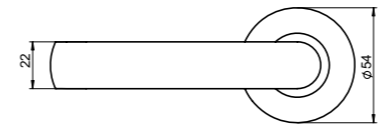

Lever 1 - Passage

Bedroom

● **Application 2** - Passage Lever and Latch are provided separately. (Passage leverset can be used with both the Mortice Lock and Tubular Latch)

TUBULAR LATCH

Simplicity Series Leverset Accessories. The passage latch is supplied with mounting wood screws, T striker and strike box.

- 60mm fixed backset
- 7.6mm Spindle
- Open in and Open out Doors
- Horizontal through fixing for leverset

Note: The Yale latch is not required for pre-latched / hung doors.

LEVERSETS & ESCUTCHEONS

- 304 grade stainless steel finish
- Lever rose measures 55mm diameter x 12mm
- Yale Simplicity Series Leversets, have been successfully tested up to 2 hours on fire door assemblies (depending on type of doorset) in accordance with Australian Standard AS1905.1:2005, Fire Resistant Doorsets

Handing

A removable stop plate allows these symmetrically designed levers to be handed as either an operable or fixed lever on site.

Note: Fixed levers can be used on cupboard or wardrobe doors.

COMPLIANCE

- ♿ The range includes AS1428.1 compliant levers
- ♿ Door Thickness 32-45mm