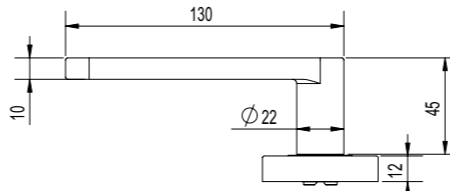

Lever 3 - Passage