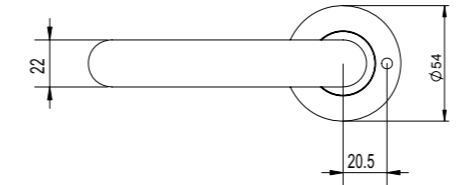

### COMPLIANCE

- ♿ The range includes AS1428.1 compliant levers
- ♿ Door Thickness 32-45mm

Lever 1 - Privacy

Lever 3 - Privacy

Lever 2 - Privacy

Simplicity Privacy Latch