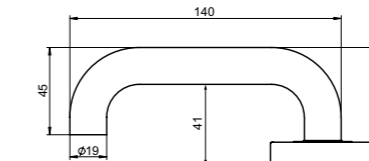

### COMPLIANCE

- ♿ The range includes AS1428.1 compliant levers
- ♿ Door Thickness 32-45mm

Lever 1 - Privacy

Lever 3 - Privacy

Lever 2 - Privacy

Simplicity Privacy Latch