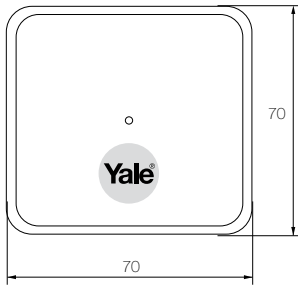

Supported on Assure Lock Range:

Yale Access Kit

Description	Part Number	GTIN
-------------	-------------	------

Yale Access Kit with Connect Bridge and Module	YD-ACCESSKIT	9348313035793
--	--------------	---------------