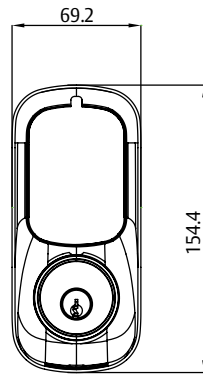

Assure Lock® Keyed

Exterior

Interior