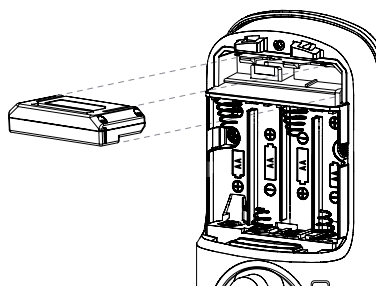

Features and Specifications

- Total control via the App
- Remote access
- Auto unlock/lock
- Door position sensor
- Voice assistant compatible
- Tailor user access
- 24/7 Lock Activity trails