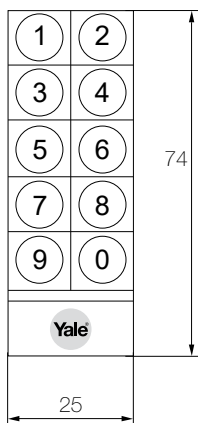

Description	Part Number	GTIN
Yale Smart Keypad	05/301000/BL	9348313036691

*Compatible with Yale Unity Series

Technical Specifications	
Compliance	CE: European Electric Compliant RCM: Australian Electrical Regulatory Compliant
Communication	Bluetooth V4.2
Dimensions	73.6h x 25w x 25d mm
Power	2 x AAA alkaline batteries
Battery Life	Estimated 3 months
Operating Temperature	-17-50c
Operating Humidity	0-90%
Finish	Black nylon plastic
Number of key codes	220 PIN codes