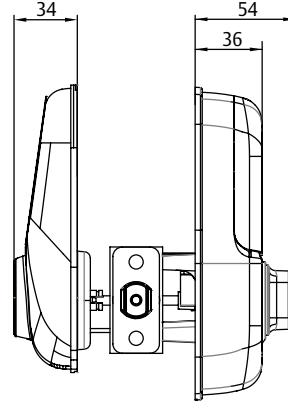

Assure Lock® Keyed

Exterior

Interior