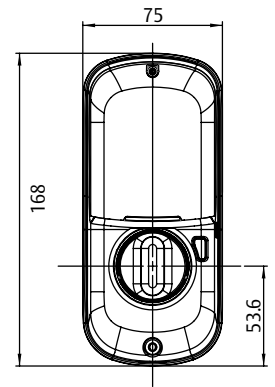

Assure Lock® Keyed

Exterior

Interior