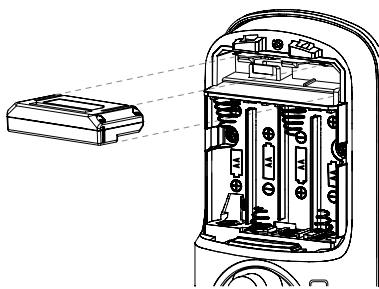

The Yale ZigBee, Z-Wave Network Modules seamlessly integrate into most home automation and alarm systems.