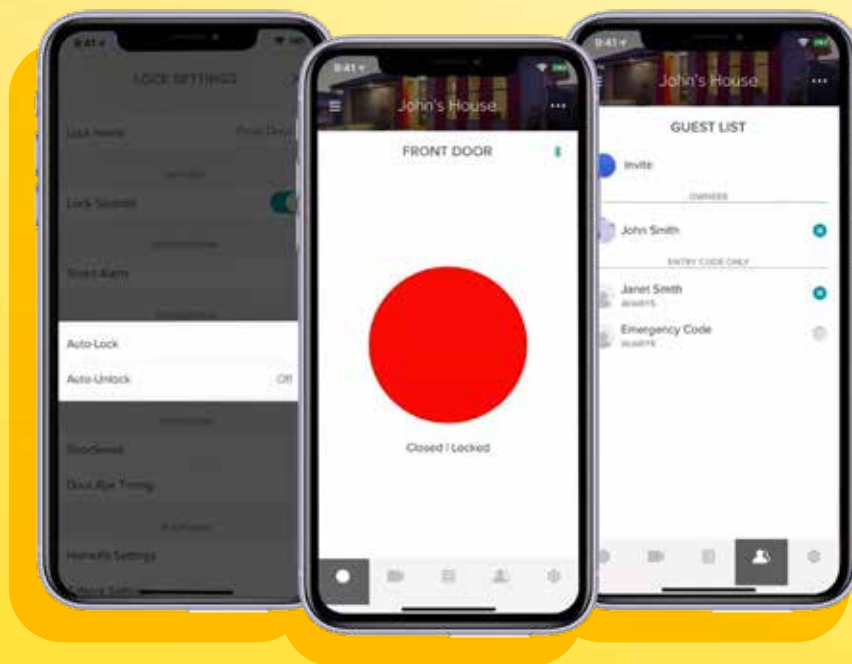

Suitable for Assure series locks, this is a quick and simple solution to the first of your smart home devices or add to an existing solution.

Features and Specifications

- Total control via the App
- Remote access
- Auto unlock/lock
- Door position sensor
- Voice assistant compatible
- Tailor user access
- 24/7 Lock Activity trails

Yale Access App

Yale Access is Yale's global digital locking solution for the residential market. Yale smart locks can now be controlled through the use of the Yale Access App, giving you total control over your lock. You are able to lock and unlock your door, grant access to others and keep track of visitor access all via your mobile device.