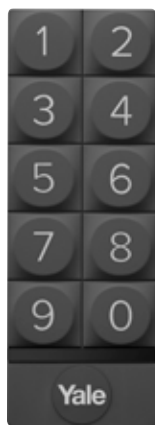

Unity Series Accessory - Smart Keypad

Features and Specifications

- Compatible with Yale Unity Series
- Connects to your Yale Access app to tell you who comes and goes
- 220 PIN codes
- One touch locking
- Hassel free installation. No hard wiring