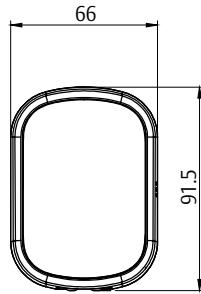

Exterior

Interior

Description	Part Number
Yale Assure Lock SL Satin Chrome	YRD256NRSC
Yale Assure Lock SL Apple Satin Chrome*	YRD256-iM1-SC
Yale Assure Lock SL Matt Black	YRD256NRMBK

*Only Available in Apple stores