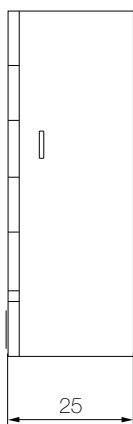

Description	Part Number	GTIN
Yale Smart Keypad	05/301000/BL	9348313036691

*Compatible with Yale Unity Series

Technical Specifications	
Compliance	CE: European Electric Compliant RCM: Australian Electrical Regulatory Compliant
Communication	Bluetooth V4.2
Dimensions	73.6h x 25w x 25d mm
Power	2 x AAA alkaline batteries
Battery Life	Estimated 3 months
Operating Temperature	-17-50c
Operating Humidity	0-90%
Finish	Black nylon plastic
Number of key codes	220 PIN codes