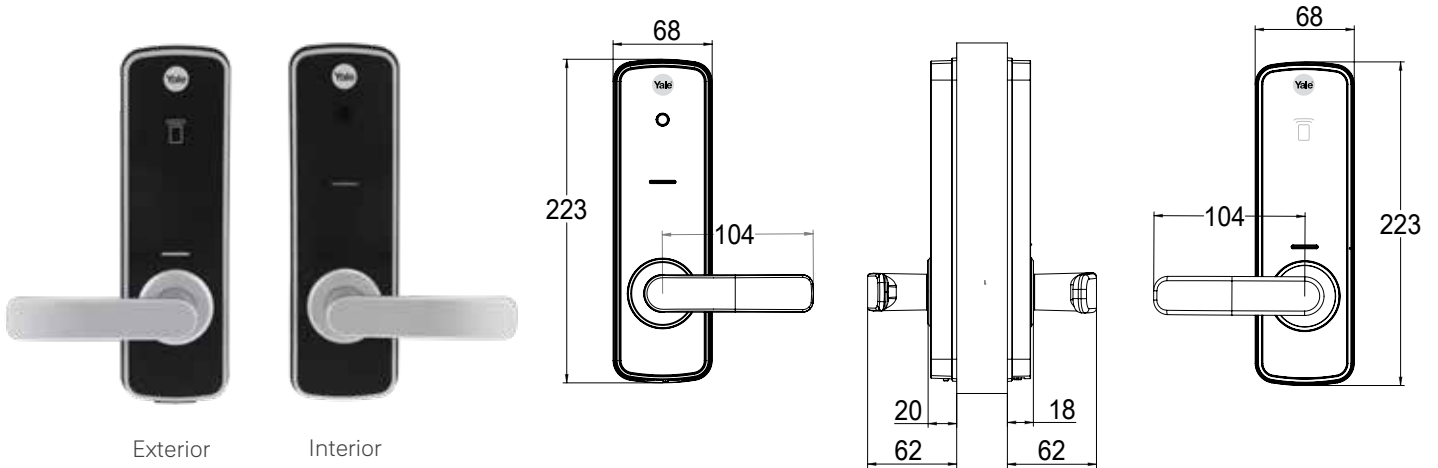

Unity Entrance Lock

Description	Part Number	GTIN
Yale Unity Entrance Lock Silver	YUR/DEL/1/SIL	9348313036042
Yale Unity Entrance Lock With Connect Bridge	YUR/DEL/BDG/SIL	9348313037865
Yale Unity Entrance Lock Silver with Connect Bridge and Keypad	YUR/DEL/KIT/SIL	9348313037841
Yale Unity Entrance Lock Silver with Smart Keypad	YUR/DEL/KP/SIL	9348313037858
Yale Contactless Key Tag	YDKEYTAG	9348313037292

Technical Specifications	
Australian Standard	AS4145.2.2018 SL8 Security D8 Durability
Compliance	RCM - Australian Electrical Regulatory Compliant
IP Rating	IP54
Operating Temperature	-25-70c
Humidity	0-90%
Power	4 x AA Alkaline batteries
Battery Life on lock	approximately 12months
RFID	MiFare (2 x Contactless Key Cards)
Finish	Silver powdercoat with black nylon
Use	Entry doors. Not for use on doors where the internal escutcheon is exposed to outside elements. Eg: Outdoor gate
Backset	60-70mm backset (70mm latch sold separately - Y530-2SC)
Lock Type	530 Latch
Door Thickness	35-60mm
Volume Settings	Mute, Low, High
Low Battery Warning	20%