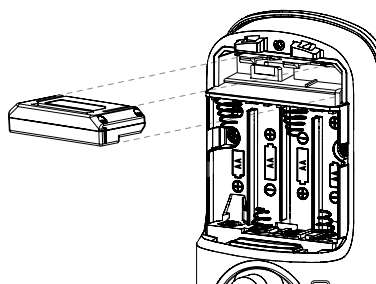

Features and Specifications

- Total control via the App
- Remote access
- Auto unlock/lock
- Door position sensor
- Voice assistant compatible
- Tailor user access
- 24/7 Lock Activity trails