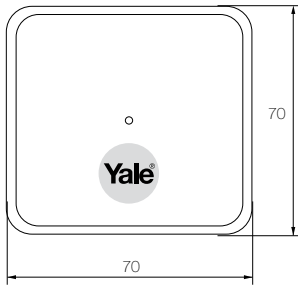

Supported on Assure Lock Range:

Yale Access Kit

Description	Part Number
Yale Access Kit with Connect Bridge and Module	YD-ACCESSKIT
*Compatible with Yale Assure series	

Technical Specifications	
Compliance	Regulatory Compliance Mark (RCM) for Australia and New Zealand
Communication	Wi-Fi 2.4GHz & Bluetooth V4.2
Dimensions	70h x 70w x 39d mm
Power	100 - 240V AC, 50/60Hz
Plug Type	I plug
Operating Temperature	0-40°C
Operating Humidity	10-85%
Finish	Matt white