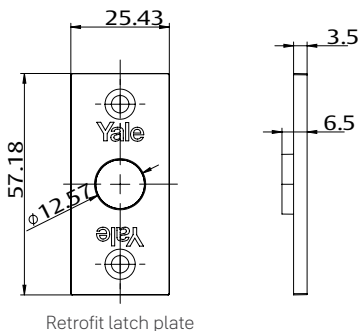

Unity Series Accessory - Yale Unity Nexion Retrofit Kit