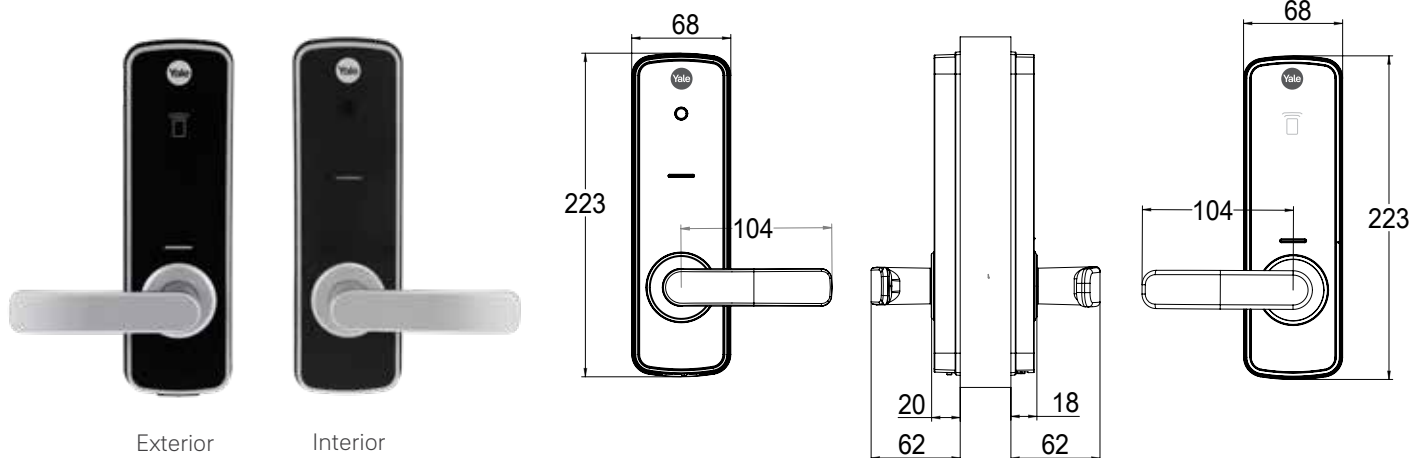

Unity Entrance Lock

Description	Part Number
Yale Unity Entrance Lock Silver	YUR/DEL/1/SIL
Yale Unity Entrance Lock With Connect Bridge	YUR/DEL/BDG/SIL
Yale Unity Entrance Lock Silver with Smart Keypad	YUR/DEL/KP/SIL
Yale Unity Entrance Lock Silver with Connect Bridge and Keypad	YUR/DEL/KIT/SIL
Yale Contactless Key Tag	YDKEYTAG
Yale Unity Installation Template	YUR/TEMPLATE
Yale Unity Nexion Retrofit Kit	YUR/NX/KIT
Yale 530 Series Tubular Deadlatch 70mm Backset Satin Chrome	Y530-222SC

Technical Specifications	
Australian Standard	AS4145.2:2008, SL8 Security, D8 Durability, AS1530.8.1-2007 and BAL-40 Bush Fire Level
Compliance	Regulatory Compliance Mark (RCM) for Australia and New Zealand
Lock Type	530 Latch
Door Thickness	35-60mm
Backset	60-70mm backset (70mm latch sold separately – Y530-222SC)
Finish	Silver powdercoat with black nylon
RFID	2 x Contactless Key Tags
Power	4 x AA Alkaline batteries
Battery Life on lock	approximately 12 months
Low Battery Warning	20%
Volume Settings	Off, Low, High
Operating Temperature	-25-70°C
Humidity	0-95%
IP Rating	IP54

Use Entry doors. Not for use on doors where the internal escutcheon is exposed to outside elements. Eg: Outdoor gate

Features & Specifications

- Digital deadlocking
- Certified to SL8 (Security) & to D8 (Durability) Australian Lock Standard (AS4145.2:2008)
- Certified to BAL-40 Bushfire Level (AS1530.8.1-2007)
- Fits standard doors 35mm- 60mm thick
- 60-70mm backset latch compatible
- Total control via App
- Auto unlock
- Tailor user access
- Lock alert
- 24/7 Lock Activity trails
- Door Position Sensor
- 100% keyfree