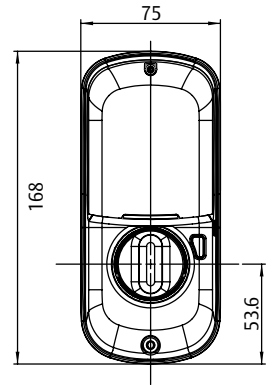

Assure Lock® Keyed

Exterior

Interior

Exterior

Description	Part Number
Yale Assure keyed electronic digital deadbolt satin chrome	YRD226NRSC
Yale Assure keyed electronic digital deadbolt Matt Black	YRD226NRMBK