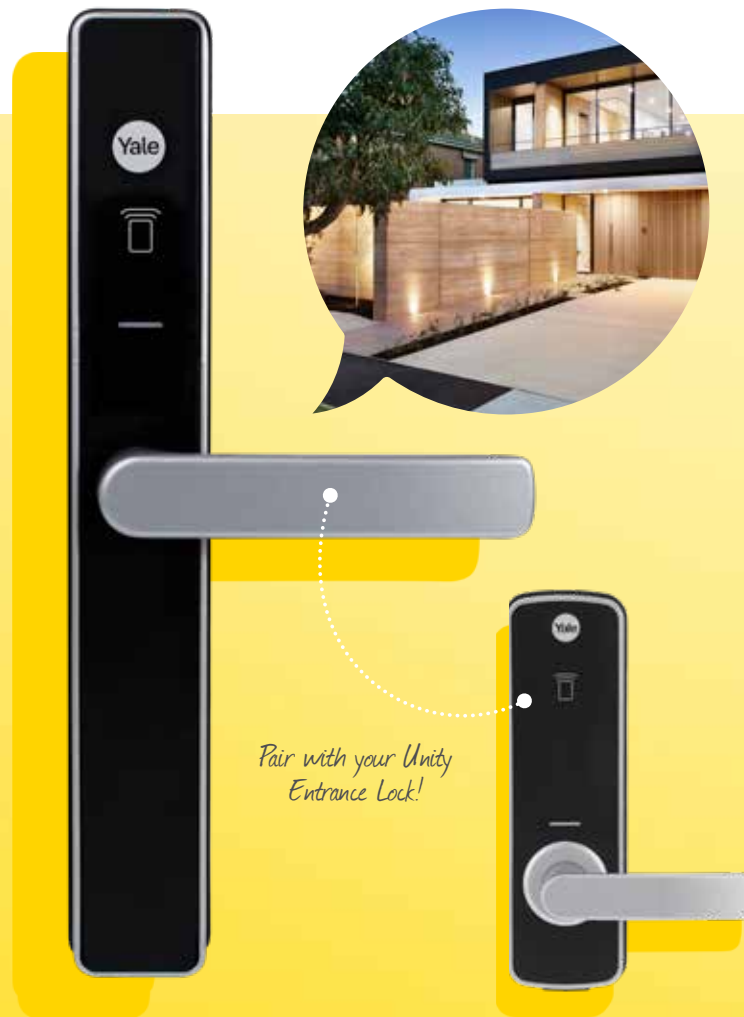

The Unity Entrance Series works with the Yale Access App, giving you total control over your lock via your smart device. You can grant access to others, keep track of visitor access and so much more.

You can also add accessories to the Unity Entrance Series, such as the Yale Smart Keypad** to enable PIN code access on your lock.

*DualDoor™ Technology requires pairing the Unity Security Screen Door and Unity Entrance Locks with Yale Connect Plus or two Yale Connect Bridges (one per lock) to operate.

**Yale Unity Entrance Lock, Connect Plus and Smart Keypad sold separately.

Yale Access App

Yale Smart Locks are managed through the use of the Yale Access App - giving you total control over your lock via your mobile device.

Works with

Download the free Yale Access App on iOS and Android.

The Unity Security Screen Door Lock provides seamless entry into your home. It can be paired with your Unity Entrance Lock so that once your screen door unlocks, so too will the the entrance lock*.

DualDoor™ technology