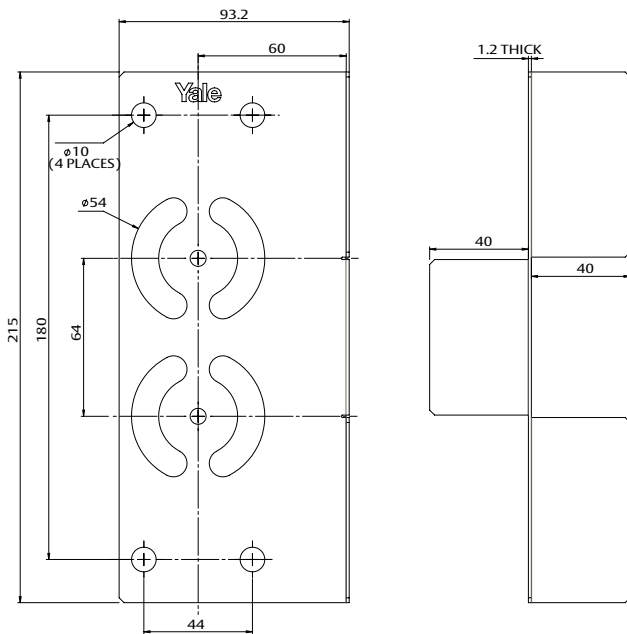

Unity Series Accessory - Unity Entrance Lock Installation Template

This durable metal template is tradesman friendly, particularly useful where multiple or ongoing installations are required.

Description	Part Number
Yale Unity Installation Template	YUR/TEMPLATE