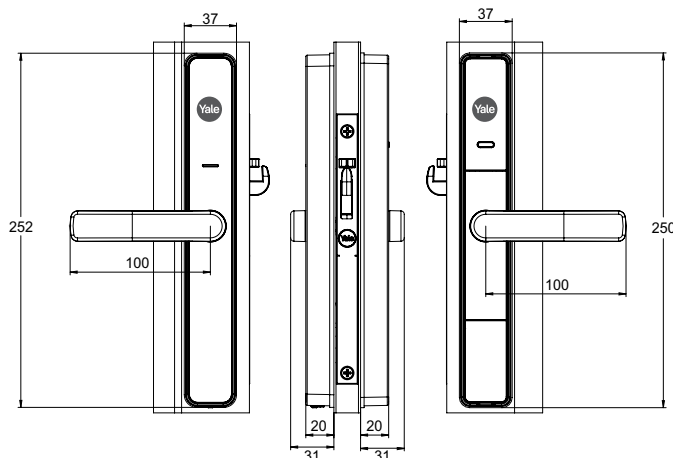

Unity Security Screen Door Lock

Features & Specifications

- Digital deadlocking
- Certified to SL6 (Security) and D7 (Durability) Australian Lock Standard (AS4145.2.2008)
- Fits industry-standard doors
- Total Control via Yale Access App
- Auto Unlock
- Tailor user access
- Lock alert
- 24/7 Lock Activity Trails
- Door position sensor
- 100% keyfree
- Support for 3 point locking including lift to engage

Technical Specifications

Australian Standard	AS4145.2.2008 SL6 Security D7 Durability
Compliance	Regulatory Compliance Mark (RCM) for Australia and New Zealand
Locking Type	Single point Zinc diecast screen door mortice and locking furniture. Self latching with stainless steel hook deadbolt for improved security performance. Additional 3 point locking kit with hook bolts actuators for premium security.
Door Thickness	18-25mm
Door Preparation	Fits industry standard cut outs/door preparation
Retrofits	Retrofits Lockwood 8654, Whitco Tasman Mk2 and Mk3 & Yale Quattro Screen Door Locks
Handing	Suits left or right hand opening doors
Finish	Silver powdercoat with black nylon with Stainless steel front end plates
RFID	2 x Contactless Key Tags
IP Rating	IP55
Operating Temperature	-25-70°C
Humidity	0-90%
Power	4 x AA Alkaline batteries
Battery Life on lock	Approximately 12 months
Low Battery Warning	20%
Volume Settings	Mute, Low, High
Use	Security Screen Doors, not for use where internal escutcheon is directly exposed to outside elements e.g. an outdoor gate.