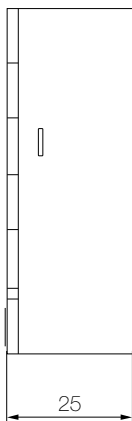

Unity Series Accessory - Smart Keypad

Features and Specifications

- Compatible with Yale Unity Series
- Connects to your Yale Access app to tell you who comes and goes
- 220 PIN codes
- One-touch locking
- Hassle-free installation. No hard-wiring

Description	Part Number

Yale Smart Keypad	05/301000/BL

NOTE: Compatible with Yale Unity Series

Technical Specifications

Compliance	Regulatory Compliance Mark (RCM) for Australia and New Zealand
Communication	Bluetooth V4.2
Dimensions	74h x 25w x 25d mm
Power	2 x AAA alkaline batteries
Battery Life	Approximately 3 months
Operating Temperature	-17-50°C
Operating Humidity	0-90%
Number of key codes	220 PIN codes