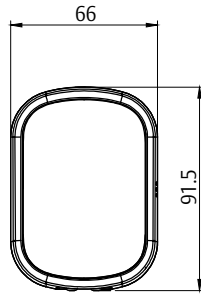

Assure Lock® SL

Exterior

Exterior

Description	Part Number
Yale Assure Lock SL Satin Chrome	YRD256NRSC
Yale Assure Lock SL Matt Black	YRD256NRMBK