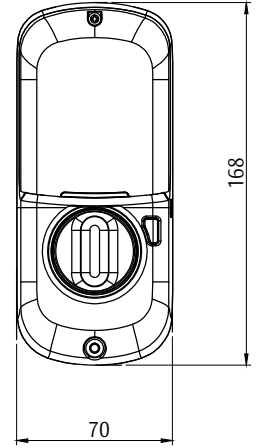

Assure Lock® SL

Exterior

Exterior

Description	Part Number
Yale Assure Lock SL Satin Chrome	YRD256NRSC
Yale Assure Lock SL Matt Black	YRD256NRMBK