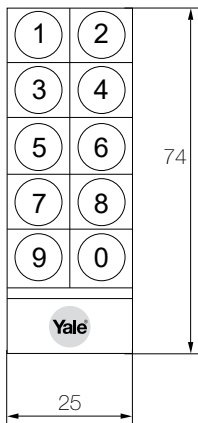

Unity Series Accessory - Smart Keypad

Features and Specifications

- Compatible with Yale Unity Series
- Connects to your Yale Access app to tell you who comes and goes
- 220 PIN codes
- One-touch locking
- Hassle-free installation. No hard-wiring

Description	Part Number

Yale Smart Keypad	05/301000/BL

NOTE: Compatible with Yale Unity Series

Technical Specifications

Compliance	Regulatory Compliance Mark (RCM) for Australia and New Zealand
Communication	Bluetooth V4.2
Dimensions	74h x 25w x 25d mm
Power	2 x AAA alkaline batteries
Battery Life	Approximately 3 months
Operating Temperature	-17-50°C
Operating Humidity	0-90%
Number of key codes	220 PIN codes