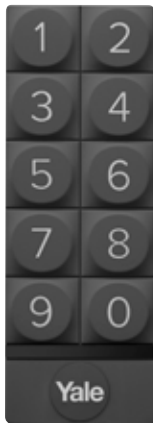

Unity Series Accessory - Smart Keypad

Features and Specifications

- Compatible with Yale Unity Series
- Connects to your Yale Access app to tell you who comes and goes
- 220 PIN codes
- One-touch locking
- Hassle-free installation. No hard-wiring

Description	Part Number

Yale Smart Keypad	05/301000/BL

NOTE: Compatible with Yale Unity Series

Technical Specifications

Compliance	Regulatory Compliance Mark (RCM) for Australia and New Zealand
Communication	Bluetooth V4.2
Dimensions	74h x 25w x 25d mm
Power	2 x AAA alkaline batteries
Battery Life	Approximately 3 months
Operating Temperature	-17-50°C
Operating Humidity	0-90%
Number of key codes	220 PIN codes