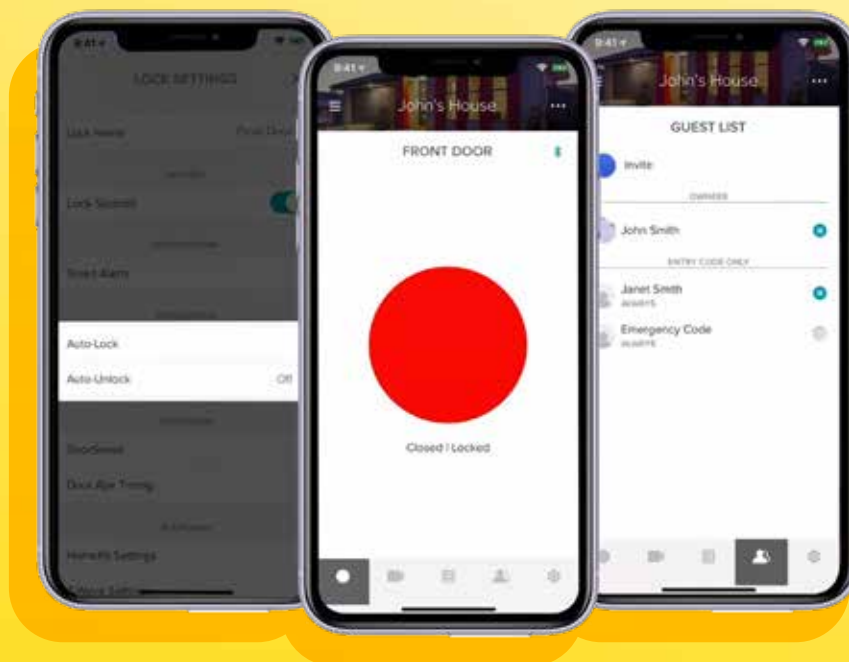

Suitable for Assure series locks, this is a quick and simple solution to the first of your smart home devices or to add to an existing solution.

Features and Specifications

- Total control via the App
- Remote access
- Auto unlock/lock
- Door position sensor
- Voice assistant compatible
- Tailor user access
- 24/7 Lock Activity trails

Yale Access App

Yale Access is Yale's global digital locking solution for the residential market. Yale smart locks can be controlled through the use of the Yale Access App, giving you total control over your lock. Lock and unlock your door, grant access to others and keep track of visitor access all via your mobile device.

With 24/7 lock activity, you can see who accessed your lock and when. Using Bluetooth, Wi-Fi, GPS and the Yale Access App, the auto unlock function unlocks your door as you approach.

Yale's Door Position Sensor checks the status of the door and tells you if your door is securely closed and locked. This avoids inadvertently locking your door while the door is open.