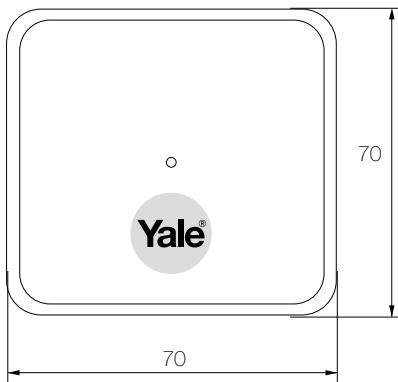

Description	Part Number
Yale Connect Bridge	YAL-AC02-ANZ

NOTE: Compatible with Yale Access Enabled Smart Locks

Technical Specifications	
Compliance	Regulatory Compliance Mark (RCM) for Australia and New Zealand
Communication	Wi-Fi 2.4GHz & Bluetooth V4.2
Dimensions	70h x 70w x 39d mm
Power	100 - 240V AC, 50/60Hz
Plug Type	I plug
Operating Temperature	0-40°C
Operating Humidity	10-85%
Finish	Matt white