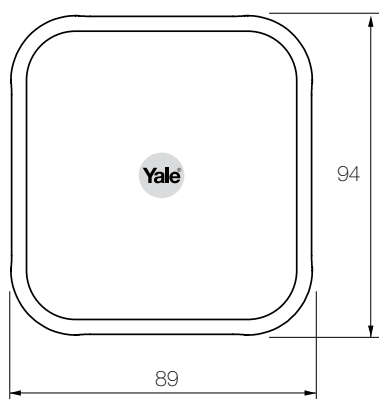

Features and Specifications

- Support for 16 Yale Access smart devices
- Expand the capabilities of your Yale Home by enabling new features including DualDoor™ Technology**
- Seamlessly manage you Yale smart devices from anywhere using the Yale Access App
- Enables smart home connectivity with Google Home, Amazon Alexa, Samsung SmartThings
- Simple app-driven set-up process

*Home size, layout and building material can impact performance. Medium and larger sized home may require additional devices for full coverage

** DualDoor™ Technology requires pairing the Unity Security Screen Door and Unity Entrance Locks with Yale Connect Plus or two Yale Connect Bridges (one per lock) to operate.

Description	Part Number
Yale Connect Plus Bridge	AYR-BDG-CB2-ANZ

NOTE: Compatible with Yale Access Enabled Smart Locks

Technical Specifications	
Compliance	Regulatory Compliance Mark (RCM) for Australia and New Zealand
Communication	Wi-Fi 2.4GHz, 5GHz & Bluetooth V4.2
Dimensions	94h x 89w x 26d mm
Power	5 VDC/1.0A power adaptor through USB-C port
Plug Type	I plug
Operating Temperature	0-40°C
Operating Humidity	10-85%
Finish	Matt white with smoked acrylic lens