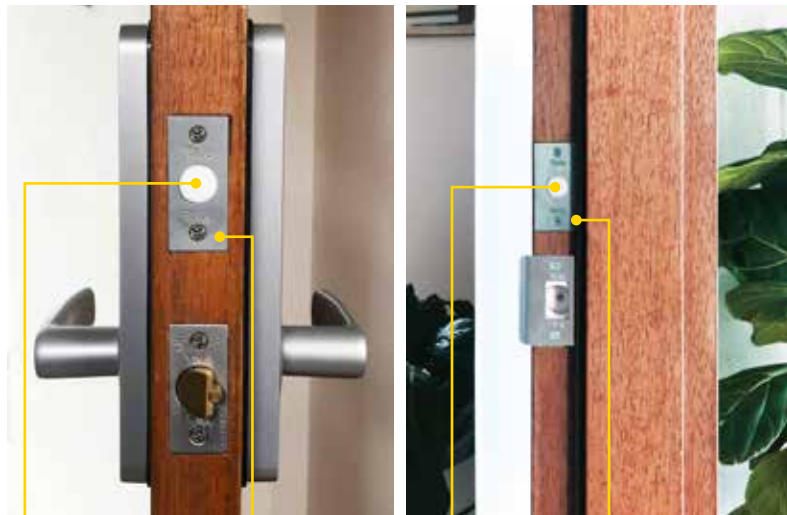

Retrofit latch plate

Door position magnet

Retrofit strike plate

The Yale Unity Nexion Retrofit Kit* has been designed to offer you the option to upgrade the Lockwood Nexion Mechanical and Nexion Keyless Entrance Locksets to a Yale Unity Entrance Lock.

The Kit includes:

- Retrofit latch plate
- Retrofit strike plates (3 sizes, covering 35-45mm thick jambs)
- Latch and strike plate screw set

With their metallic finish, the latch and strike plates ensure a clean and quality appearance when the Nexion is replaced with the new Yale Unity Entrance Lock. The latch and strike plates are designed to support the door position sensor and magnet. The three different strike plate sizes included in the Retrofit Kit provide the option to cater to multiple types of jamb thickness (35-45mm).

*Retrofit Kit not suitable for use on fire door applications.

Description	Part Number
Yale Unity Nexion Retrofit Kit	YUR/NX/KIT

Door position sensor