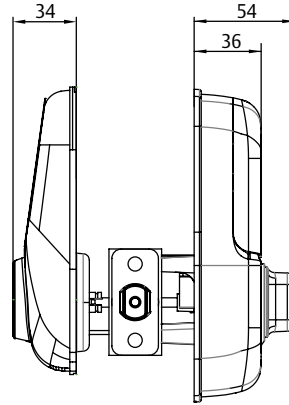

Assure Lock® Keyed

Exterior

Interior

Exterior

Description	Part Number
Yale Assure keyed electronic digital deadbolt satin chrome	YRD226NRSC
Yale Assure keyed electronic digital deadbolt Matt Black	YRD226NRMBK