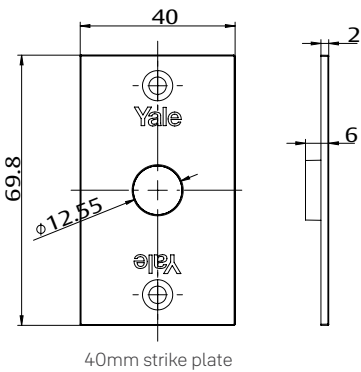

Unity Series Accessory - Yale Unity Nexion Retrofit Kit