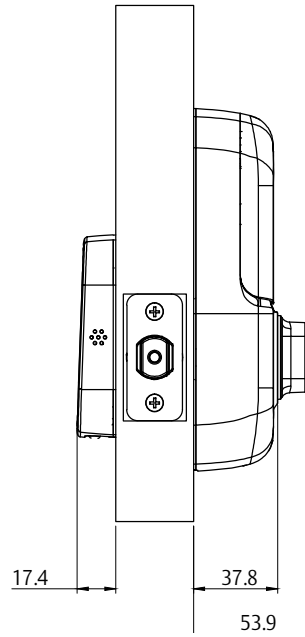

Assure Lock® SL

Exterior

Exterior

Description	Part Number
Yale Assure Lock SL Satin Chrome	YRD256NRSC
Yale Assure Lock SL Matt Black	YRD256NRMBK