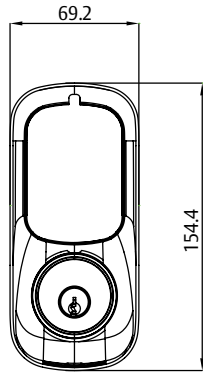

Assure Lock® Keyed

Exterior

Interior

Exterior

Description	Part Number
Yale Assure keyed electronic digital deadbolt satin chrome	YRD226NRSC
Yale Assure keyed electronic digital deadbolt Matt Black	YRD226NRMBK