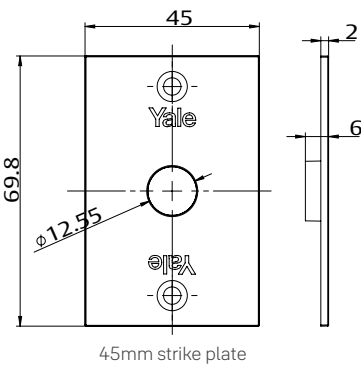

Unity Series Accessory - Yale Unity Nexion Retrofit Kit