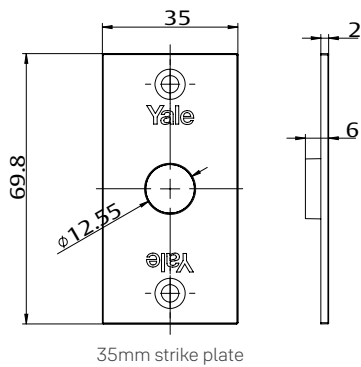

Unity Series Accessory - Yale Unity Nexion Retrofit Kit