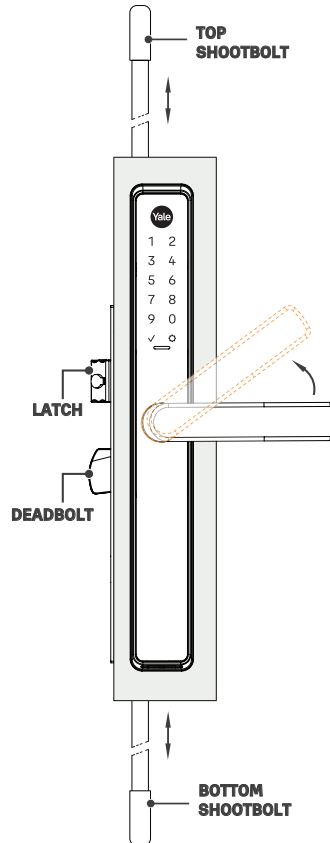

Emergency power supply

Emergency power can be delivered to the lock using a power source and a USB-C connection

*Yale Connect Plus Hub 2 is required and sold separately

MULTIPOINT LOCKING

Lift the handle to activate multipoint locking

Specifications

30, 40, 50, 60mm backset

35-60mm door thickness

4 x AA alkaline batteries

IP55 rating

UV tested

Temperature: -15°-55°C

Humidity: 0-90%