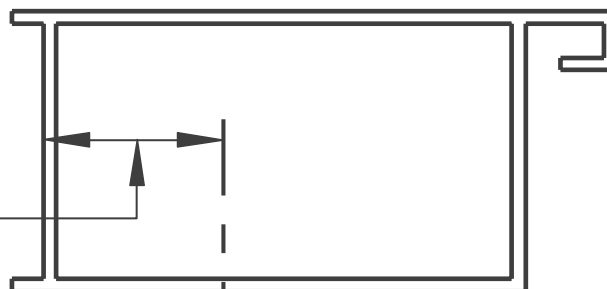

Unity® Slim Smart Lock Routing Template

30mm backset routing is 28mm from face
 40mm backset routing is 38mm from face
 50mm backset routing is 48mm from face
 60mm backset routing is 58mm from face

TOP VIEW OF STILE

SCAN FOR
PRODUCT GUIDES

Note: The forend plate (2mm thickness) can be recessed if desired. Backset measurement to be taken from recessed face.