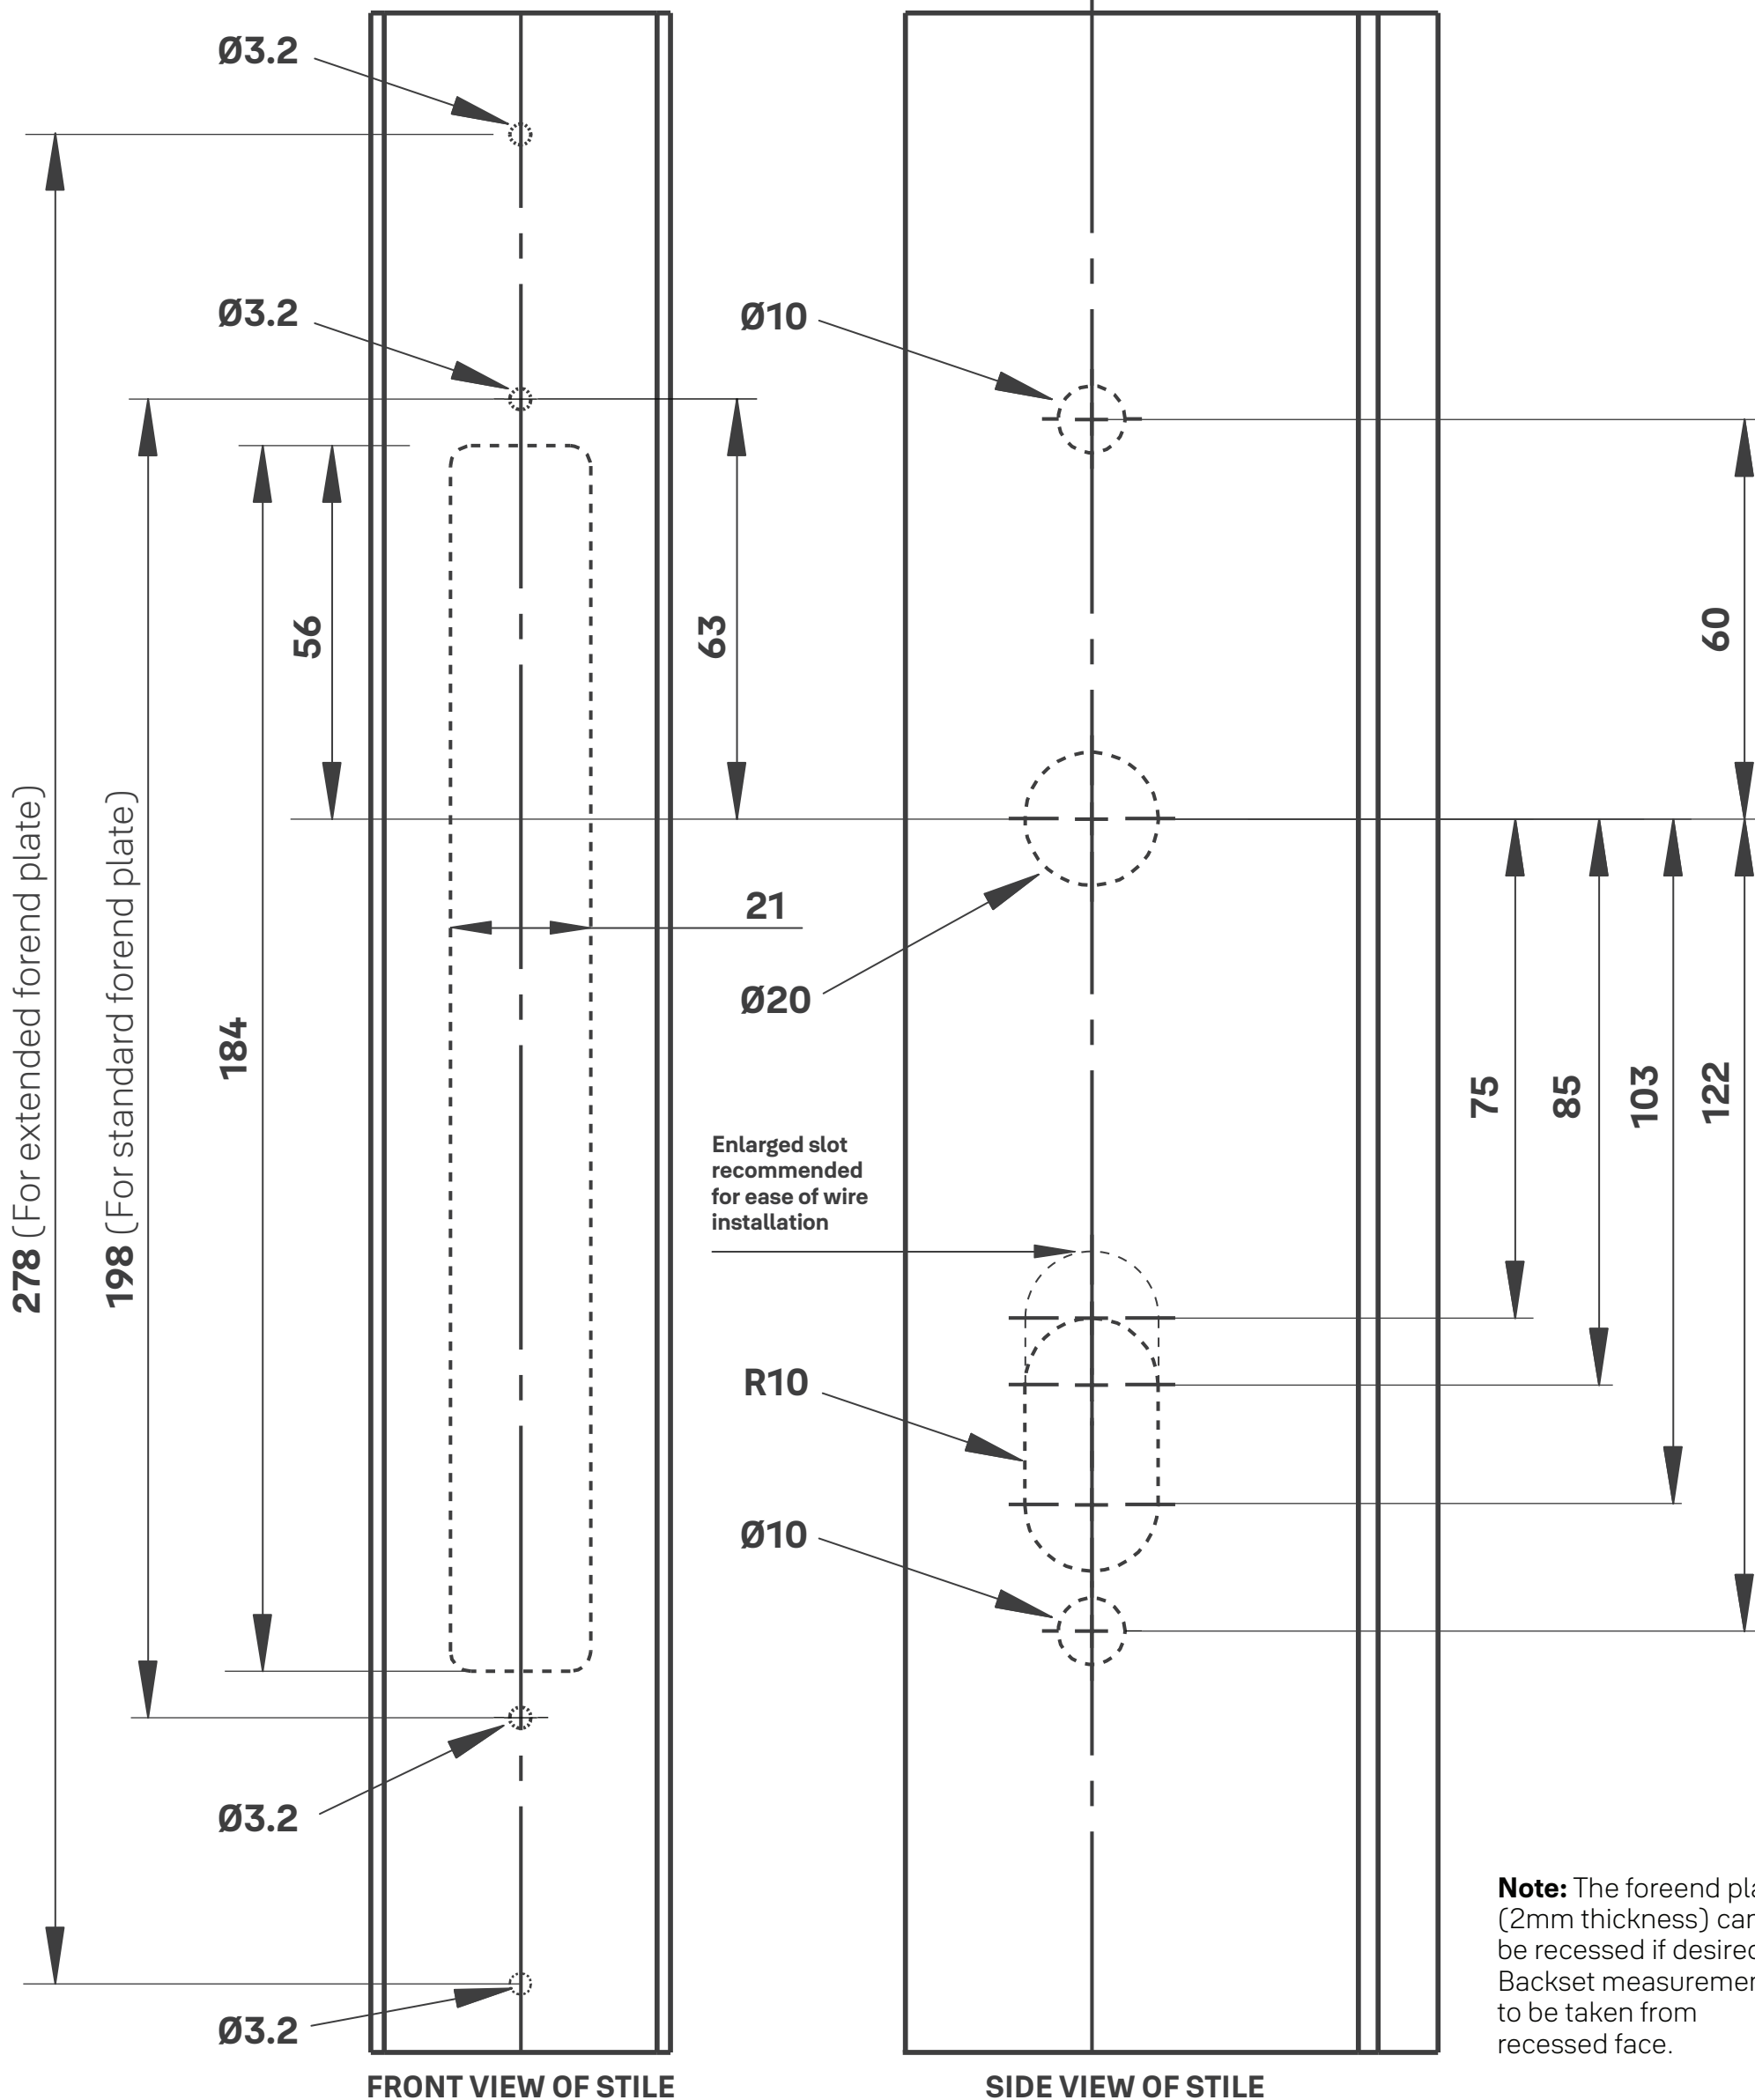

Unity® Slim Smart Lock Routing Template

30mm backset routing is 28mm from face
 40mm backset routing is 38mm from face
 50mm backset routing is 48mm from face
 60mm backset routing is 58mm from face

TOP VIEW OF STILE

SCAN FOR
PRODUCT GUIDES

Note: The forend plate (2mm thickness) can be recessed if desired. Backset measurement to be taken from recessed face.